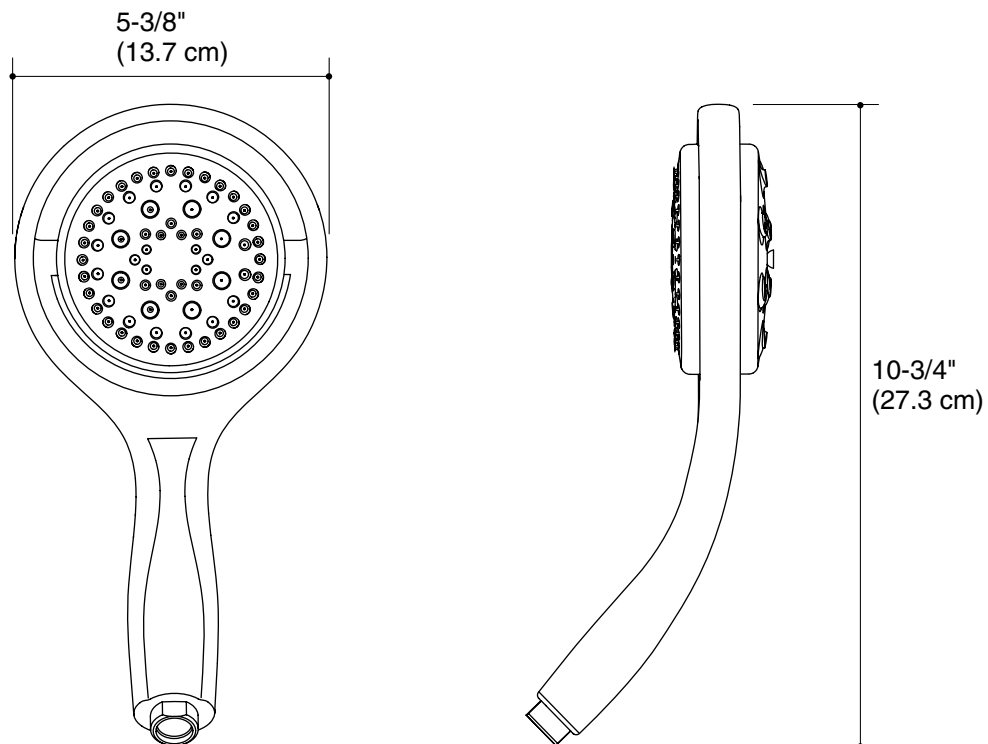

Codes/Standards Applicable

Specified model meets or exceeds the following:

- *ASME A112.18.1/CSA B125.1*

**FOUR-FUNCTION HANDSHOWER
K-17493**

Colors/Finishes

- CP: Polished Chrome
- Other: Refer to Price Book for additional colors/finishes

Accessories

- CP: Polished Chrome

Specified Model

Model	Description	Colors/Finishes	
K-17493	Four-function handshower	<input type="checkbox"/> CP	<input type="checkbox"/> Other _____
Required Accessories			
K-8593	72" (182.9 cm) metal shower hose OR	U	<input type="checkbox"/> CP
K-9514	60" (152.4 cm) metal shower hose		<input type="checkbox"/> CP

Product Specification

Four-function handshower shall feature a sleek contemporary design with Flipstream Technology. Handshower shall have four unique, experiential spray patterns: Koverage, Kotton, Komotion, and Kurrent. Handshower shall have adjustable angle for various user heights. Handshower shall be available with a 2.5 gallon (9.5 L) per minute flow rate. Four-function handshower shall be Kohler Model K-17493-_____.

Product Diagram