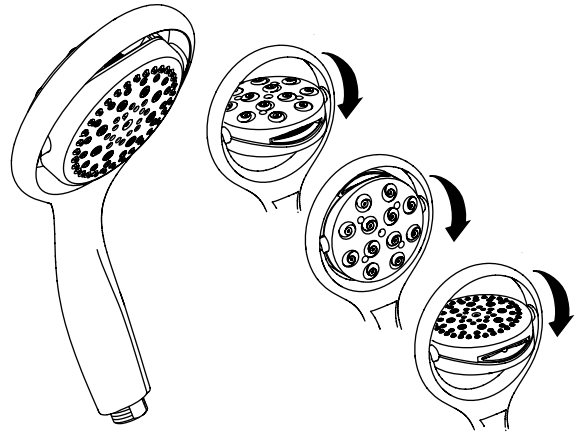

Features

- *Flipstream Technology™*
- *Four unique, experiential spray patterns: Koverage™ Kotton™ Komotion™ Kurrent™*
- *Sleek contemporary design*
- *Adjustable angle for various user heights*
- *2.5 gallon (9.5 L) per minute flow rate*

Codes/Standards Applicable

Specified model meets or exceeds the following:

- *ASME A112.18.1/CSA B125.1*

**FOUR-FUNCTION HANDSHOWER
K-17493**

Colors/Finishes

- CP: Polished Chrome
- Other: Refer to Price Book for additional colors/finishes

Accessories

- CP: Polished Chrome

Specified Model

Model	Description	Colors/Finishes	
K-17493	Four-function handshower	<input type="checkbox"/> CP	<input type="checkbox"/> Other _____
Required Accessories			
K-8593	72" (182.9 cm) metal shower hose OR	U	<input type="checkbox"/> CP
K-9514	60" (152.4 cm) metal shower hose		<input type="checkbox"/> CP

Product Specification

Four-function handshower shall feature a sleek contemporary design with Flipstream Technology. Handshower shall have four unique, experiential spray patterns: Koverage, Kotton, Komotion, and Kurrent. Handshower shall have adjustable angle for various user heights. Handshower shall be available with a 2.5 gallon (9.5 L) per minute flow rate. Four-function handshower shall be Kohler Model K-17493-_____.