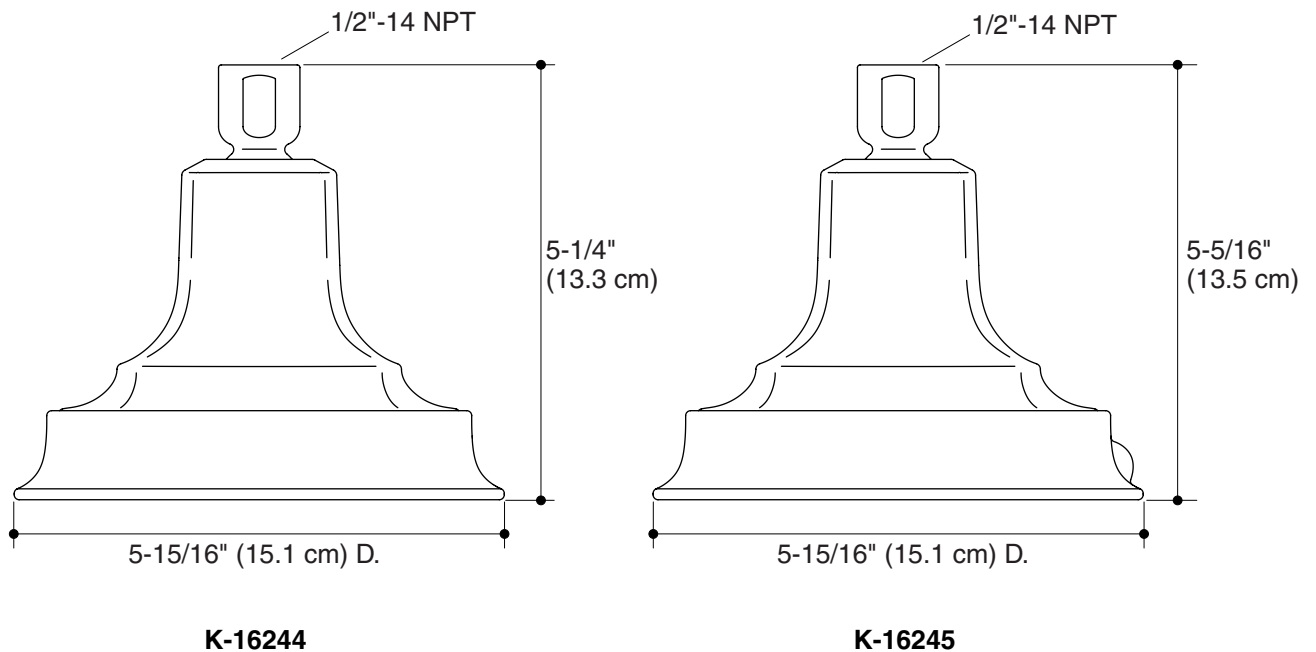

MARGAUX™

Installation Notes

Install this product according to the installation guide.

Product Diagram