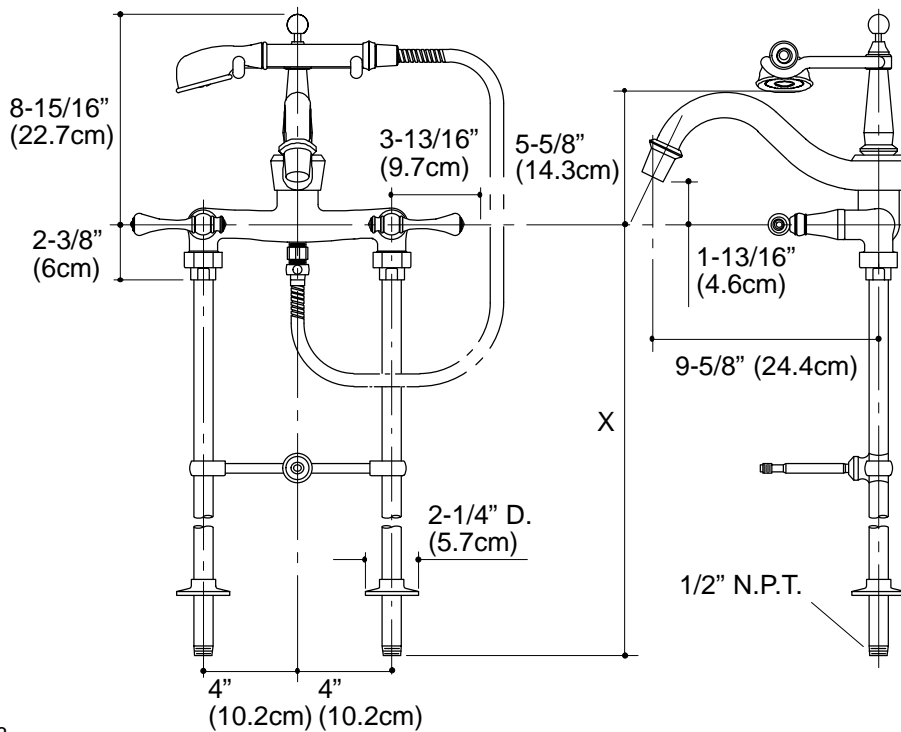

Ordering Information

Mexico faucets and fittings have an M after the first sequence of numbers (such as K-12345 M)	
Applicable faucet trim:	
Traditional lever handles*	K-16210-4A
Accessories/Hardware:	
Riser Tubes for Deck-Mount	K-126
Riser Tubes for Birthday Bath [™]	K-127
Riser Tubes for Vintage [™] Bath	K-128
*Requires riser tubes.	
ADA Lever handle is ADA compliant	

Roughing-In Notes

X

K-126, K-127	27-7/8" (70.8cm)
K-128	31-1/2" (80cm)