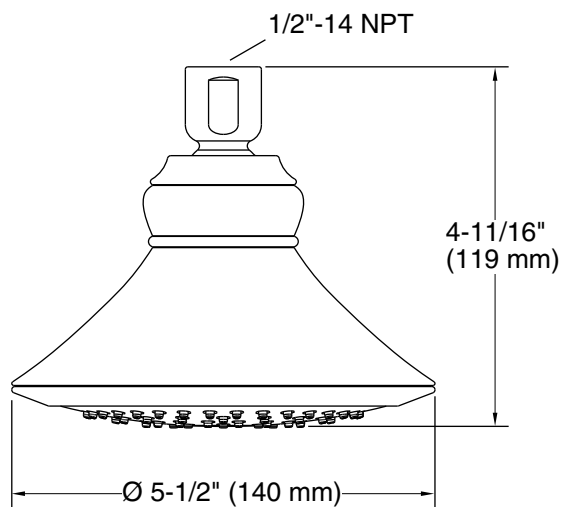

REVIVAL®

Installation Notes

Install this product according to the installation guide.

K-16166