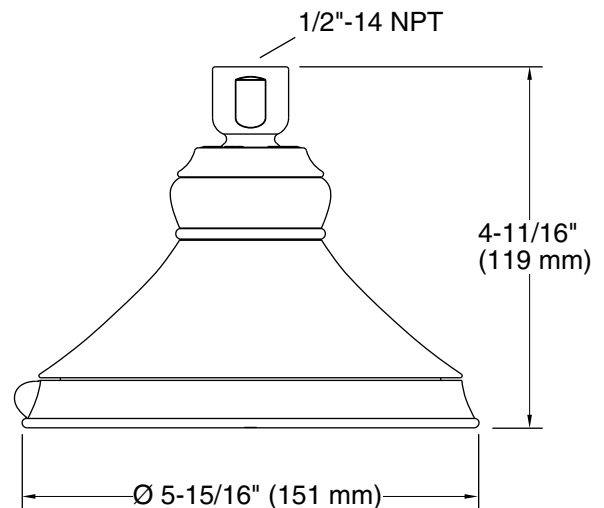

K-16167

Product Diagram