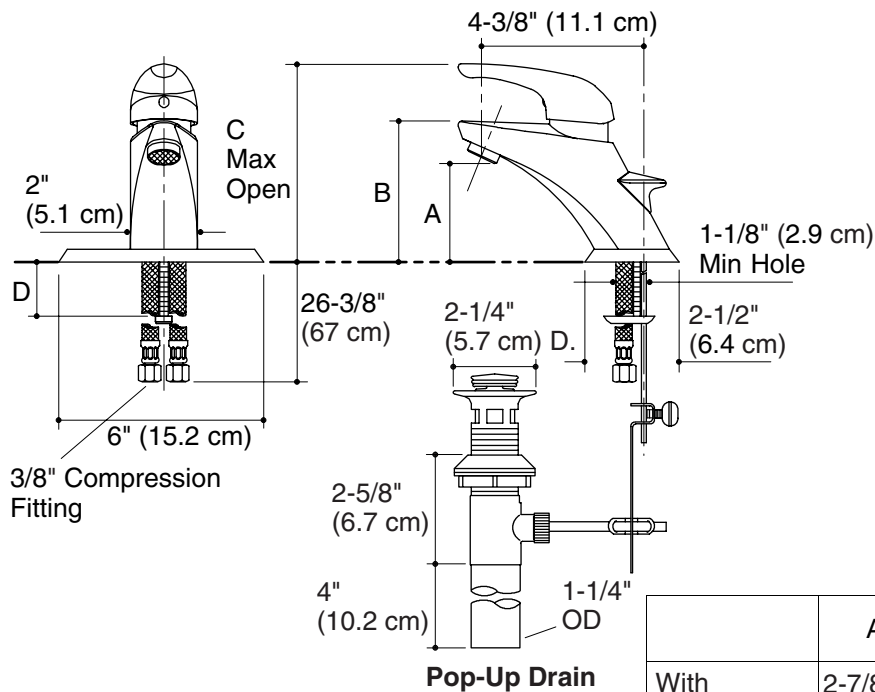

KOHLER® Roughing-In

K-14616-4
CABRIOLE™
LAVATORY FAUCET

Product Information

Applicable product:	
Lavatory faucet with single control and drain	K-14616-4
Lever handle is ADA compliant.	ADA
Optional accessories:	
6" (15.2 cm) escutcheon plate for 4" (10.2 cm) centerset installations	K-14531

Installation Notes

Install this product according to the installation guide.

Lower flow aerator options are available - please refer to the Kohler Price Book.

	A	B	C	D
With Escutcheon	2-7/8" (7.3 cm)	4-1/8" (10.5 cm)	6-3/4" (17.1 cm)	1-5/8" (4.1 cm) Max
Without Escutcheon	2-1/2" (6.4 cm)	3-3/4" (9.5 cm)	6-3/8" (16.2 cm)	2" (5.1 cm) Max
Escutcheon to be used with 4" (10.2 cm) hole centers only.				