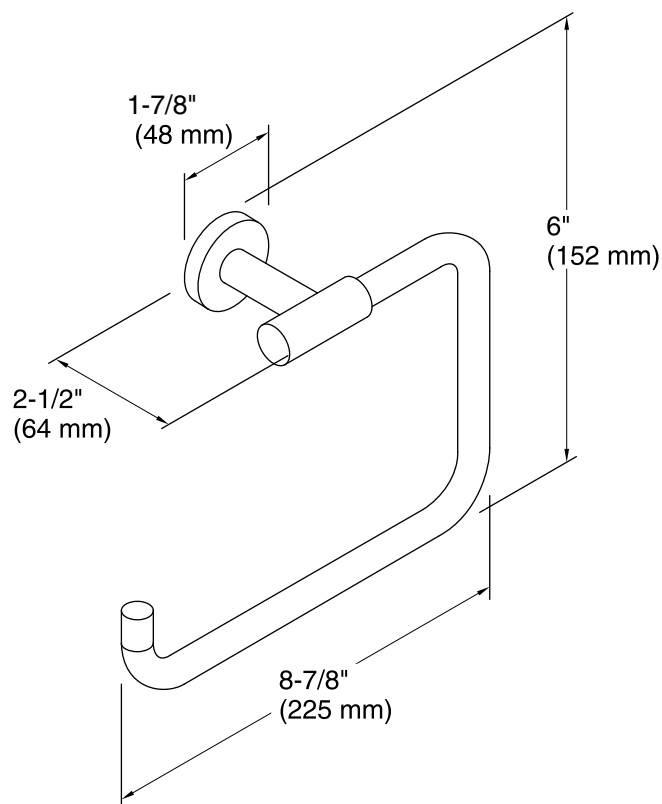

Features

- KOHLER finishes resist corrosion and tarnish.
- Distinctive 8-7/8- inch open ring design.
- Coordinates with other products in the Stillness collection.
- 8-7/8" (225 mm) x 2-1/2" (64 mm) x 6" (152 mm)

Available Color/Finishes

Color tiles intended for reference only.

Color	Code	Description
	CP	Polished Chrome
	BN	Vibrant® Brushed Nickel

Technical Information

All product dimensions are nominal.

Notes

Install this product according to the installation guide.