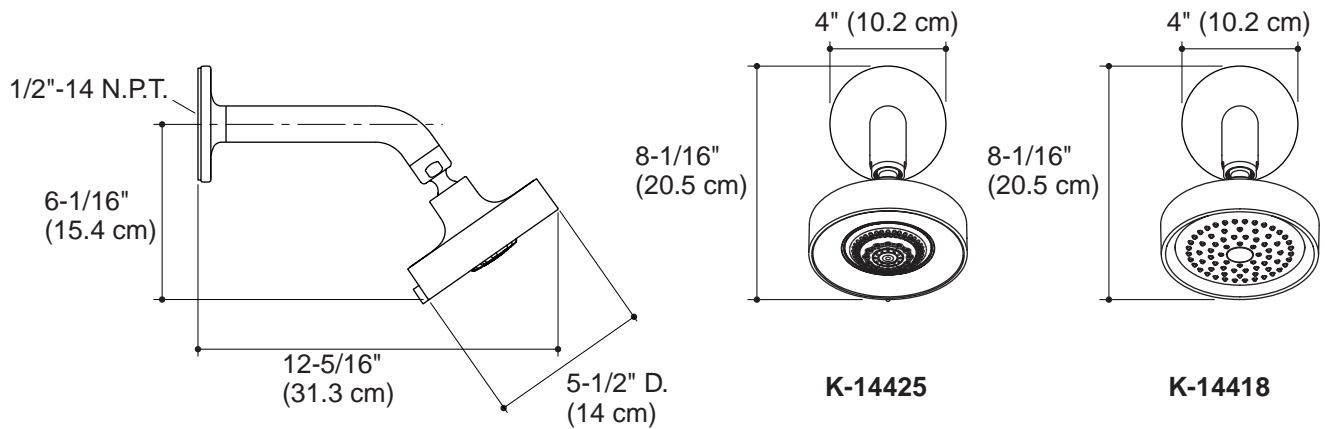

PURIST™

Installation Notes

Install this product according to the installation guide.

Product Diagram