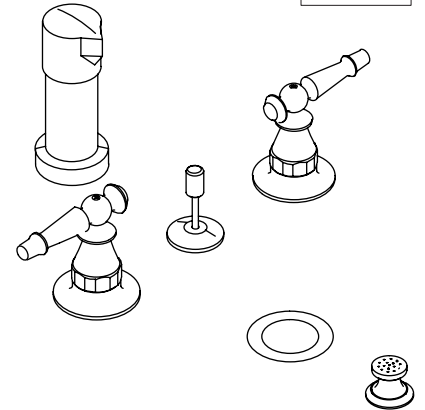

**BIDET FAUCET
K-142**

ADA

Features

- Brass construction
- Flexible connections for easy installation
- Brass valve bodies
- Quarter-turn washerless ceramic disc valves
- Pop-up drain with lift rod and tailpiece
- Variety of handle style options
- Vertical spray
- Fixture-mount transfer valve/vacuum breaker

Product Specification

Two-handle fixture-mount bidet faucet shall be of brass construction. Faucet shall feature brass valve bodies. Faucet shall feature quarter-turn washerless ceramic disc valves, assuring positive handle stop positioning. Product shall include flexible connections, pop-up drain with lift rod and tailpiece, handles, vertical spray, and fixture-mount valve/vacuum breaker. Faucet shall be Kohler Model K-142-____-____ and trim, if required, shall be Kohler Model K-____-____.