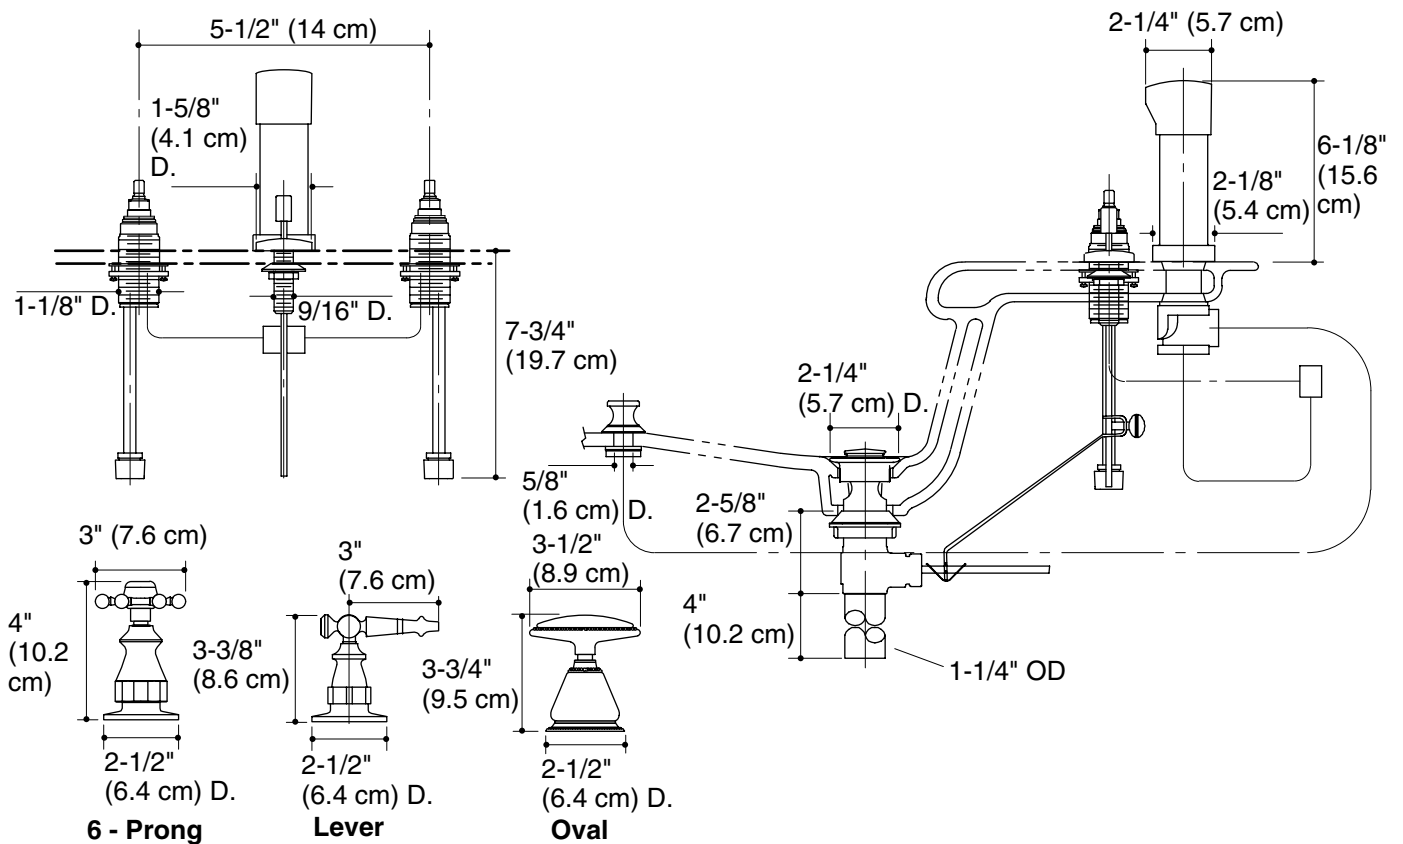

ANTIQUETM

Required Accessories (For K-142-9B Only)		
K-253	Ceramic oval handle insets and skirts, pair, garland texture OR	☐ Other _____
K-258	Ceramic oval handle insets and skirts, pair	☐ Other _____
Optional Accessories		
K-9637	Small lever inserts, pair	☐ CP ☐ PB
K-9657	Small lever inserts, pair	☐ Other _____

Installation Notes

Install this product according to the installation guide.

Product Diagram