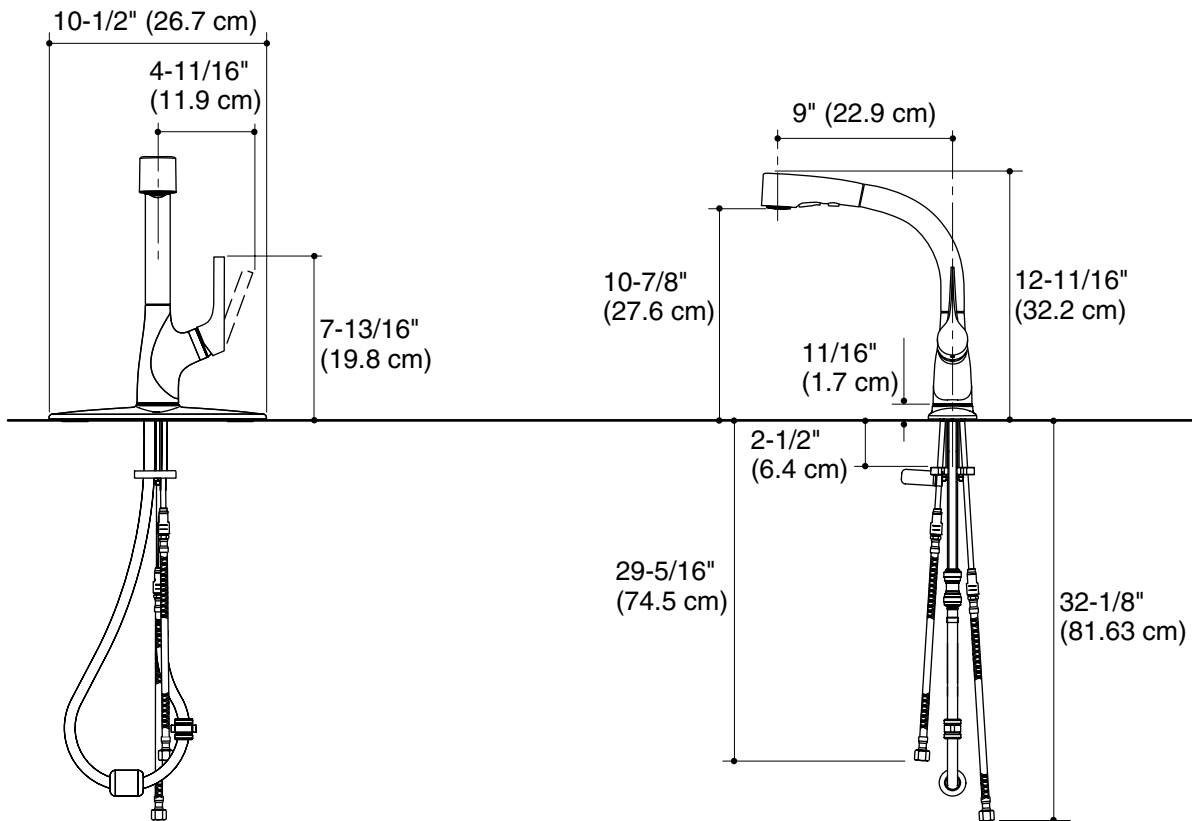

ELATE™

Installation Notes

Install this product according to the installation guide.

Product Diagram