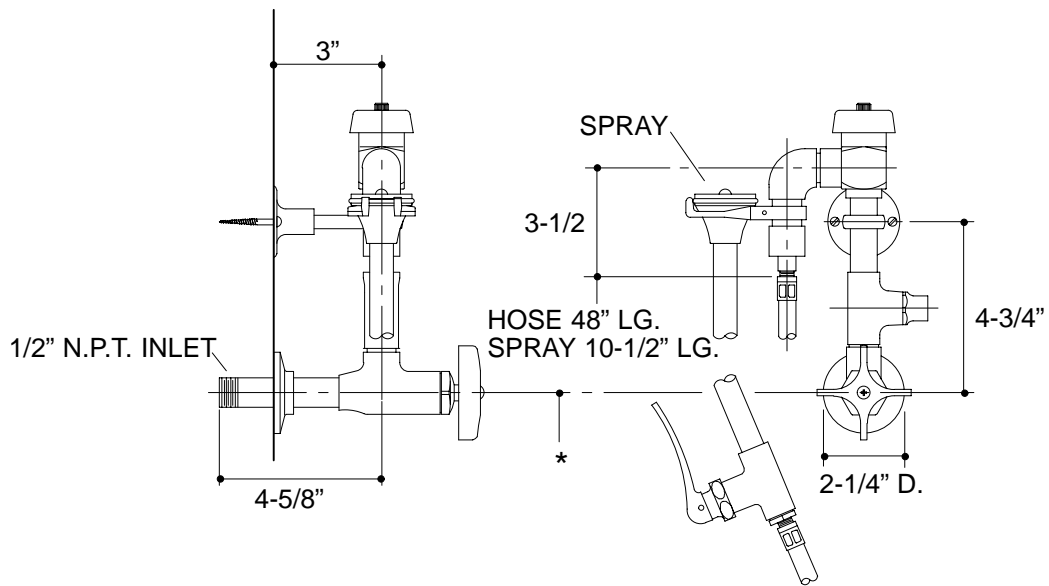

Ordering Information

Applicable product:	
Bedpan washer	K-13925

* CONSULT LOCAL CODES FOR VACUUM BREAKER HEIGHT.