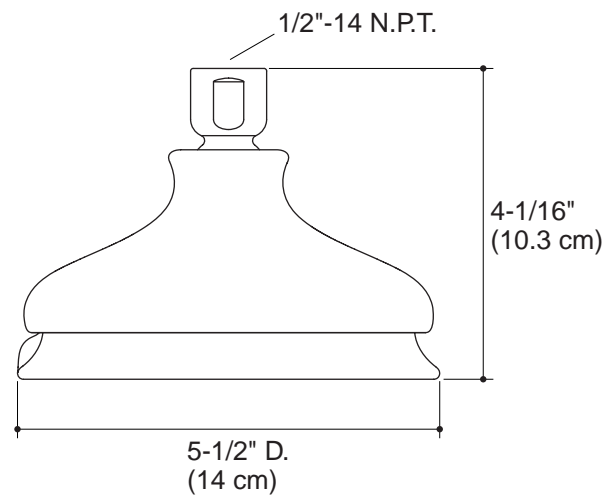

KOHLER® Roughing-In

K-12008, K-12009
FAIRFAX®
SHOWERHEAD

Product Information

Applicable faucet trim:	
Single function showerhead	K-12008
Multi-function showerhead	K-12009

Installation Notes

Install this product according to the installation guide.

K-12009