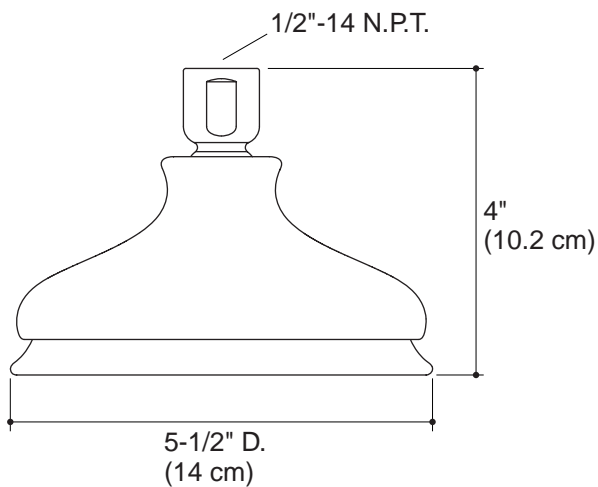

KOHLER® Roughing-In

K-12008, K-12009
FAIRFAX®
SHOWERHEAD

Product Information

Applicable faucet trim:	
Single function showerhead	K-12008
Multi-function showerhead	K-12009

Installation Notes

Install this product according to the installation guide.