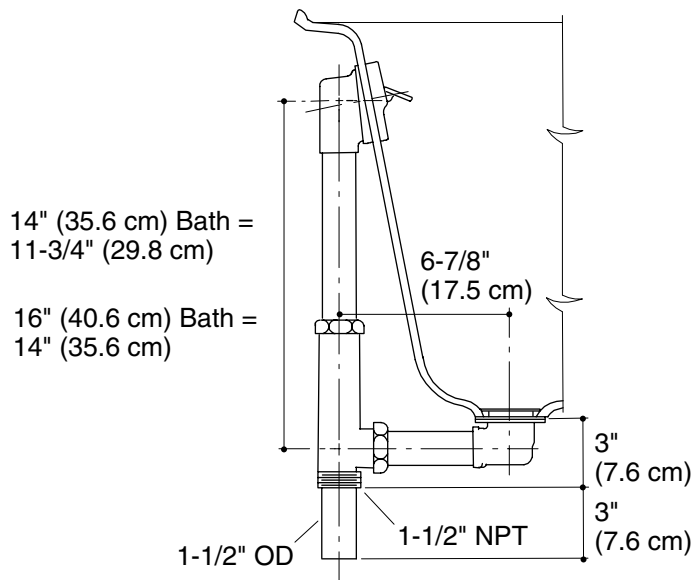

Product Information

Applicable product:	
Bath drain with 17-gauge brass construction, 14" (35.6 cm) bath	K-11660
Bath drain with 17-gauge brass construction, 16" (40.6 cm) bath	K-11660
Bath drain with 20-gauge brass construction, 14" (35.6 cm) bath	K-11666
Bath drain with 20-gauge brass construction, 16" (40.6 cm) bath	K-11666

Installation Notes

Install this product according to the installation guide.

K-11660

K-11666