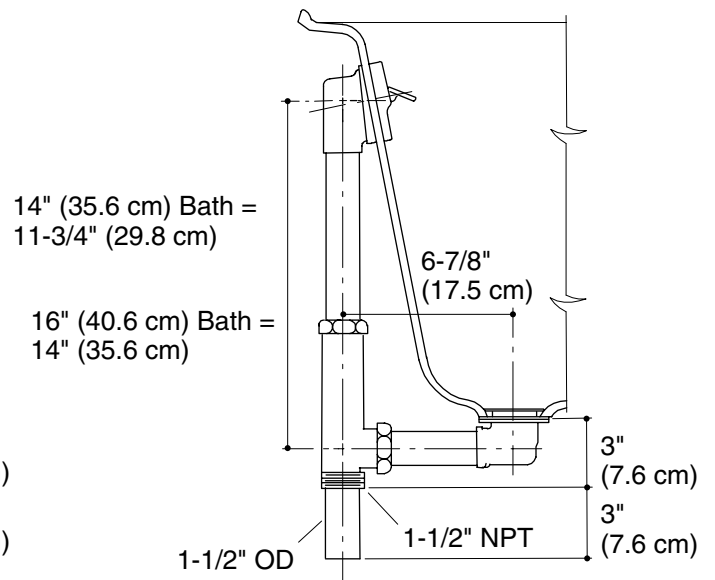

Product Information

Applicable product:	
Bath drain with 17-gauge brass construction, 14" (35.6 cm) bath	K-11660
Bath drain with 17-gauge brass construction, 16" (40.6 cm) bath	K-11660
Bath drain with 20-gauge brass construction, 14" (35.6 cm) bath	K-11666
Bath drain with 20-gauge brass construction, 16" (40.6 cm) bath	K-11666

Installation Notes

Install this product according to the installation guide.

K-11660

K-11666