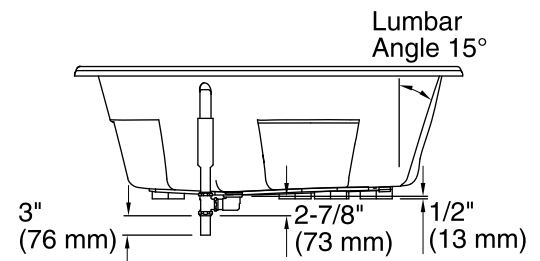

Color	Code	Description
	0	White
	96	Biscuit
	47	Almond

No change in measurements if connected with drain illustrated. (K-11677)

Recommended faucet area

Technical Information

All product dimensions are nominal.

Installation:	Drop-in
Drain location:	Center
Basin area, bottom:	52" x 38-3/4" (1321 mm x 984 mm)
Basin area, top:	61" x 46-1/4" (1549 mm x 1175 mm)
Weight:	91 lbs (41.3 kg)
Minimum floor load:	38 lbs/ft ² (185.5 kg/m ²)
Water depth:	15" (381 mm)
Water capacity:	96 gal (363.4 L)
Cutout:	Drop-in, 57-1/2" x 27-1/2" (1461 mm x 699 mm)
Minimum flat for door:	0" (0 mm)