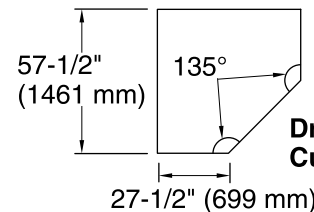

Color	Code	Description
	0	White
	96	Biscuit
	47	Almond

No change in measurements if connected with drain illustrated. (K-11677)

Recommended faucet area

Technical Information

All product dimensions are nominal.

Installation:	Drop-in
Drain location:	Center
Basin area, bottom:	52" x 38-3/4" (1321 mm x 984 mm)
Basin area, top:	61" x 46-1/4" (1549 mm x 1175 mm)
Weight:	91 lbs (41.3 kg)
Minimum floor load:	38 lbs/ft ² (185.5 kg/m ²)
Water depth:	15" (381 mm)
Water capacity:	96 gal (363.4 L)
Cutout:	Drop-in, 57-1/2" x 27-1/2" (1461 mm x 699 mm)
Minimum flat for door:	0" (0 mm)

Notes

Measure your actual product for rough-in details.

Install this product according to the installation instructions.

The hot water supply should be 70% of the capacity of the bath or greater. Installations will vary.