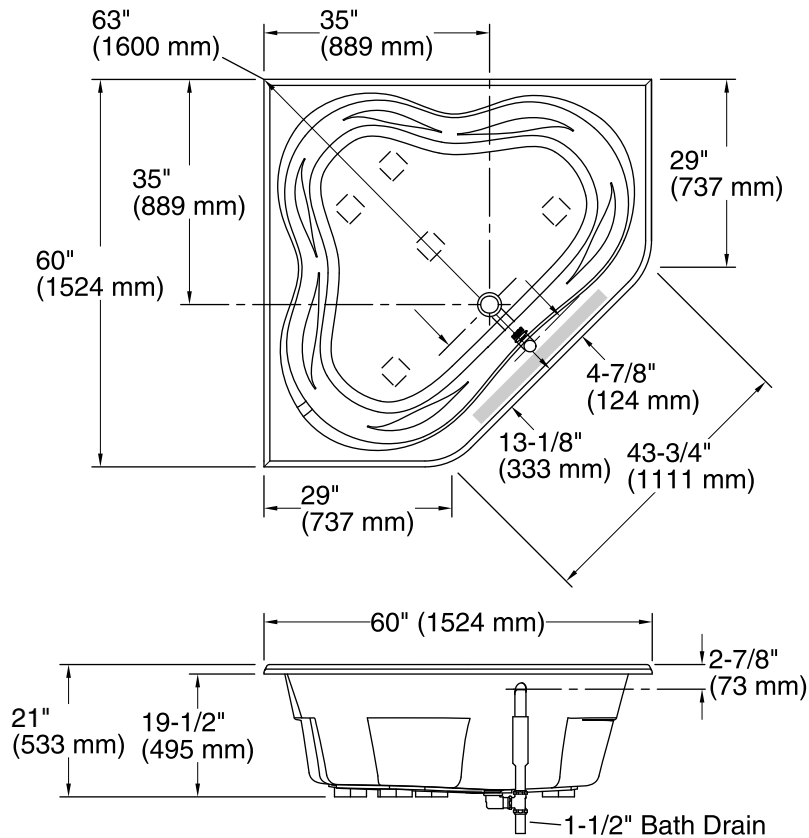

Features

- Center drain.
- Integral lumbar support and armrests for comfort.

Material

- Acrylic

Installation

- Drop-in

Recommended Accessories

- K-1491 Bath/Whirlpool Pillow
- K-11677 Bath Drain
- K-1601 Bath/Whirlpool Footstop
- K-7213 27" Cable Bath Drain
- K-7214 27" Cable Bath Drain
- K-7259 Clearflo Bath Drain
- K-37382 45" Rough-in Cable Bath Drain

Color	Code	Description
	0	White
	96	Biscuit
	47	Almond

No change in measurements if connected with drain illustrated. (K-11677)

Recommended faucet area

Technical Information

All product dimensions are nominal.

Installation:	Drop-in
Drain location:	Center
Basin area, bottom:	52" x 38-3/4" (1321 mm x 984 mm)
Basin area, top:	61" x 46-1/4" (1549 mm x 1175 mm)
Weight:	91 lbs (41.3 kg)
Minimum floor load:	38 lbs/ft ² (185.5 kg/m ²)
Water depth:	15" (381 mm)
Water capacity:	96 gal (363.4 L)
Cutout:	Drop-in, 57-1/2" x 27-1/2" (1461 mm x 699 mm)
Minimum flat for door:	0" (0 mm)

Notes

Measure your actual product for rough-in details.

Install this product according to the installation instructions.

The hot water supply should be 70% of the capacity of the bath or greater. Installations will vary.