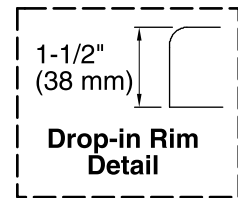

Color	Code	Description
	0	White
	96	Biscuit
	47	Almond

No change in measurements if connected with drain illustrated. (K-11677)

Recommended faucet area

Technical Information

All product dimensions are nominal.

Installation:	Drop-in
Drain location:	Center
Basin area, bottom:	52" x 38-3/4" (1321 mm x 984 mm)
Basin area, top:	61" x 46-1/4" (1549 mm x 1175 mm)
Weight:	91 lbs (41.3 kg)
Minimum floor load:	38 lbs/ft ² (185.5 kg/m ²)
Water depth:	15" (381 mm)
Water capacity:	96 gal (363.4 L)
Cutout:	Drop-in, 57-1/2" x 27-1/2" (1461 mm x 699 mm)
Minimum flat for door:	0" (0 mm)