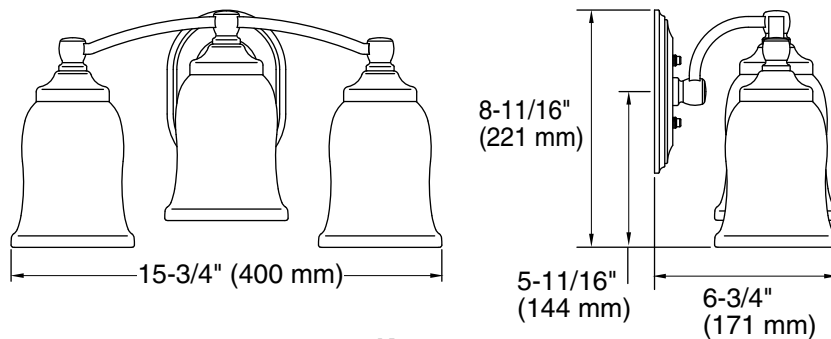

### Features

- Metal construction
- Complements Bancroft® Suite
- Includes installation hardware
- Can be positioned facing up or down
- Maximum 100-W bulb (not supplied) required for each light

### Product Specification

The wall sconce shall be of metal construction. Product shall include installation hardware. Product shall require a maximum 100-W bulb (not supplied) for each light. Product shall be positioned facing up or down. Product shall complement the Bancroft Suite. Wall sconce shall be Kohler Model K-\_\_\_\_-\_\_\_\_.

## Installation Notes

Install this product according to the installation guide.

**K-11421**

**K-11422**

**K-11423**

## Product Diagram