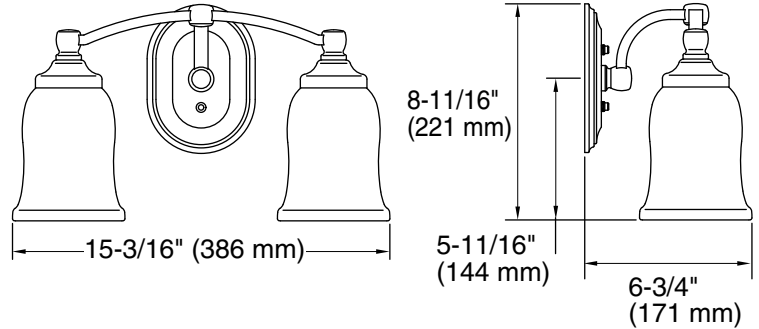

BANCROFT®

Installation Notes

Install this product according to the installation guide.

K-11422

Product Diagram