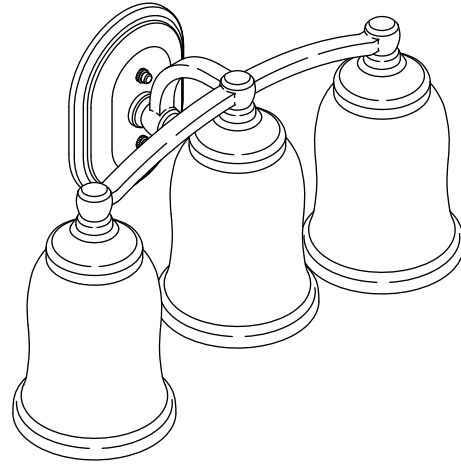

Features

- Metal construction
- Complements Bancroft® Suite
- Includes installation hardware
- Can be positioned facing up or down
- Maximum 100-W bulb (not supplied) required for each light

Codes/Standards Applicable

Specified model meets or exceeds the following:

- UL 1598
- CSA C22.2 No. 250.0

WALL SCONCE K-11421 ALSO K-11422, K-11423

Colors/Finishes

- CP: Polished Chrome
- BN: Brushed Nickel
- Other: Refer to Price Book for additional colors/finishes

Specified Model

Model	Description	Colors/Finishes		
K-11421	Wall sconce – single-light	☐ CP	☐ BN	☐ Other _____
K-11422	Wall sconce – double-light	☐ CP	☐ BN	☐ Other _____
K-11423	Wall sconce – triple-light (shown)	☐ CP	☐ BN	☐ Other _____

Product Specification

The wall sconce shall be of metal construction. Product shall include installation hardware. Product shall require a maximum 100-W bulb (not supplied) for each light. Product shall be positioned facing up or down. Product shall complement the Bancroft Suite. Wall sconce shall be Kohler Model K-____-____.