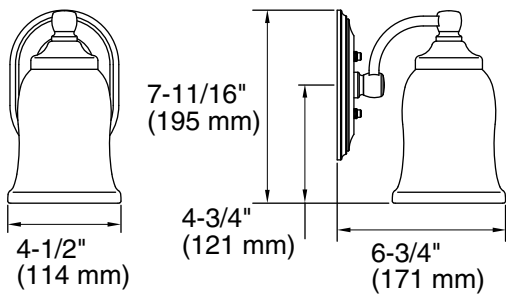

BANCROFT®

Installation Notes

Install this product according to the installation guide.

K-11421