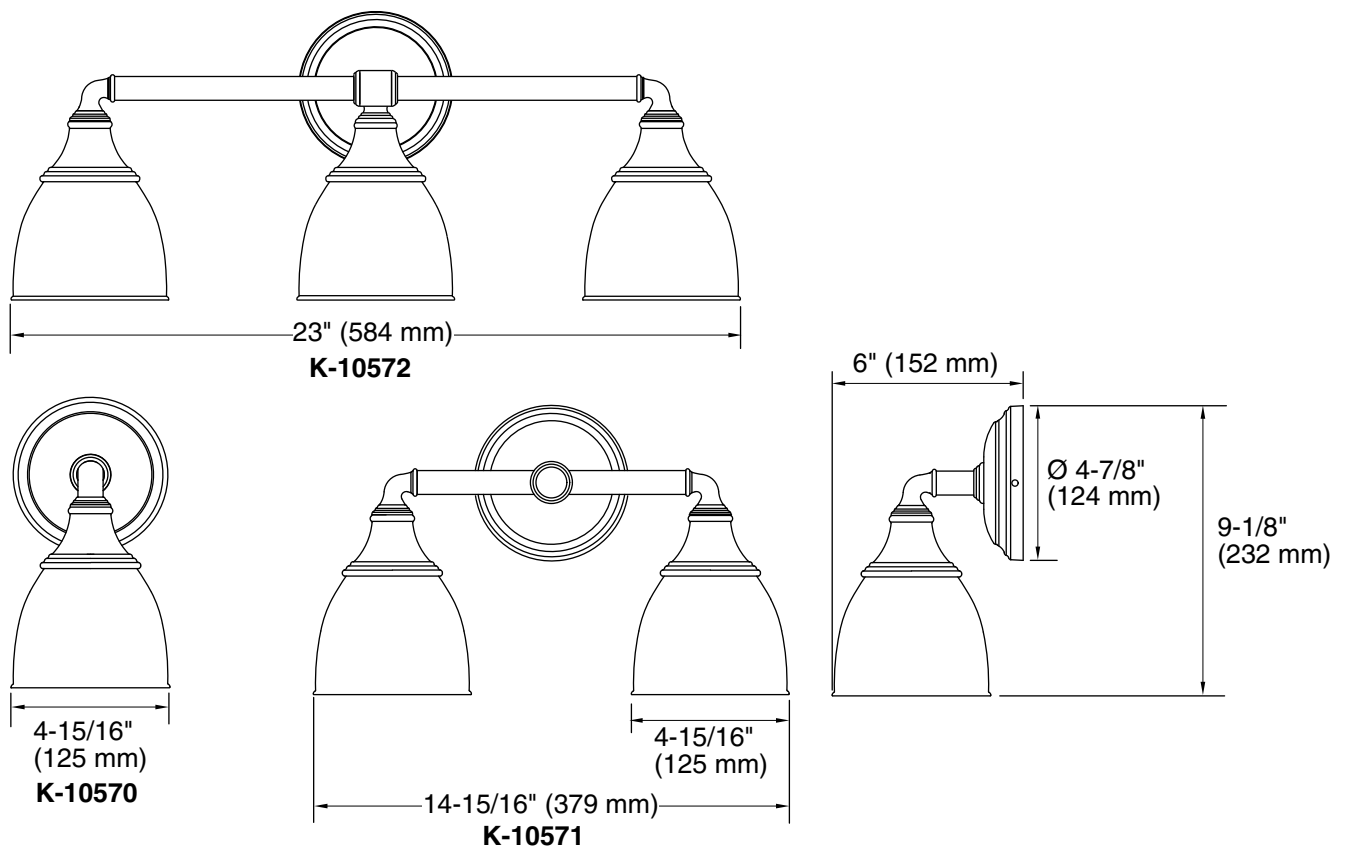

DEVONSHIRE®

Installation Notes

Install this product according to the installation guide.

Product Diagram