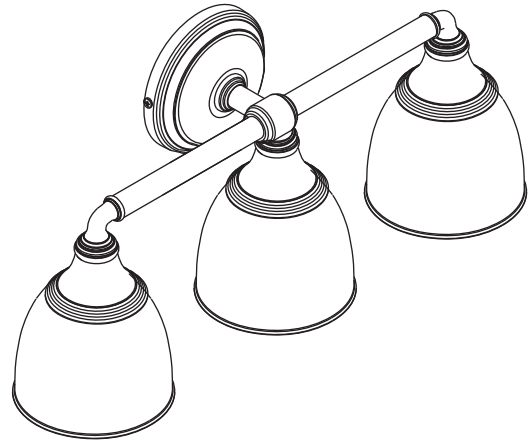

Features

- Metal construction
- Complements Devonshire® faucet line
- Can be positioned facing up or down
- Maximum 100-W bulb (not supplied) required for each light

WALL SCONCE K-10570

ALSO K-10571, K-10572

Codes/Standards Applicable

Specified model meets or exceeds the following:

- UL 1598
- CSA C22.2 No. 250.0

Colors/Finishes

- CP: Polished Chrome
- BN: Brushed Nickel
- G: Brushed Chrome

Specified Model

Model	Description	Colors/Finishes		
K-10570	Wall sconce – single-light sconce	☐ CP	☐ BN	☐ G
K-10571	Wall sconce – double-light sconce	☐ CP	☐ BN	☐ G
K-10572	Wall sconce – triple-light sconce (shown)	☐ CP	☐ BN	☐ G

Product Specification:

The wall sconce shall be of metal construction. Product shall include installation hardware. Product shall require a maximum 100-W bulb (not supplied) for each light. Product shall be positioned facing up or down. Product shall complement the Devonshire faucet line. Wall sconce shall be Kohler Model K-____-____.