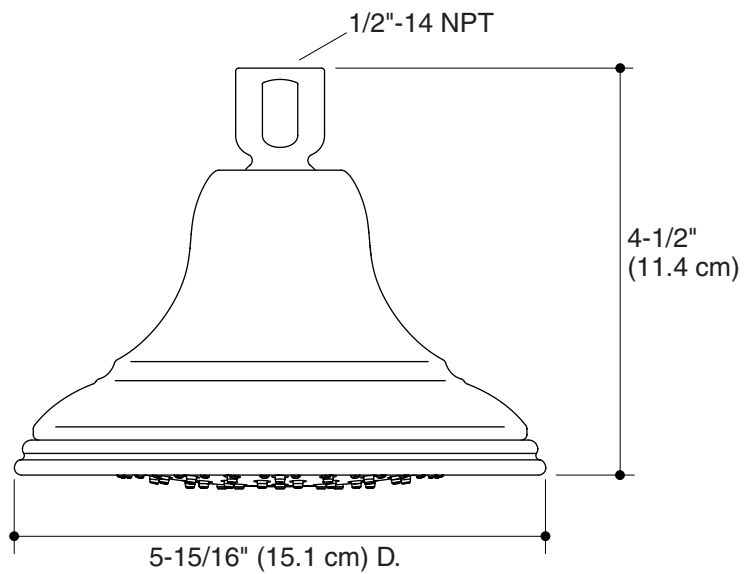

Product Information

Applicable product:	
Single-function showerhead	K-10391

Installation Notes

Install this product according to the installation guide.

K-10391