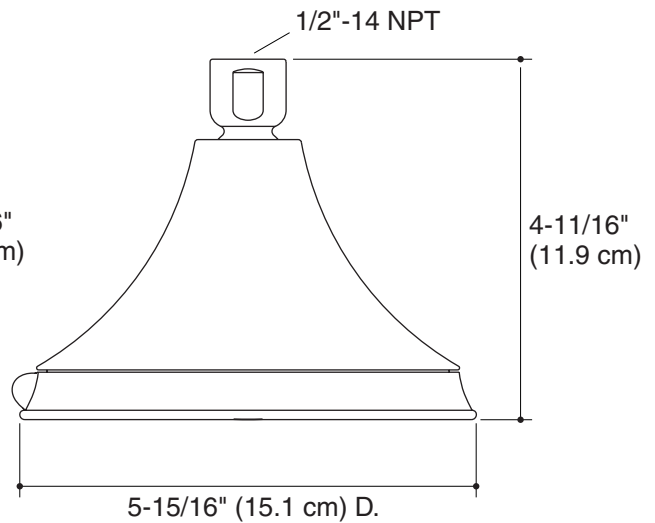

**K-10240
K-10284**