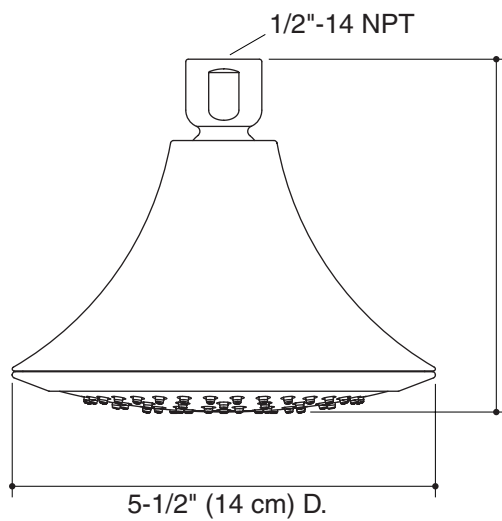

KOHLER® Roughing-In

K-10240, K-10282, K-10284
FORTE®
SHOWERHEAD

Product Information

Applicable product:	
Multi-function handshower – Ecoefficient™ 1.75 gallon (6.6 L) per minute flow rate	K-10240
Single-function showerhead – 2.5 gallon (9.5 L) per minute flow rate	K-10282
Multi-function showerhead – 2.5 gallon (9.5 L) per minute flow rate	K-10284

Installation Notes

Install this product according to the installation guide.

K-10282

**K-10240
K-10284**