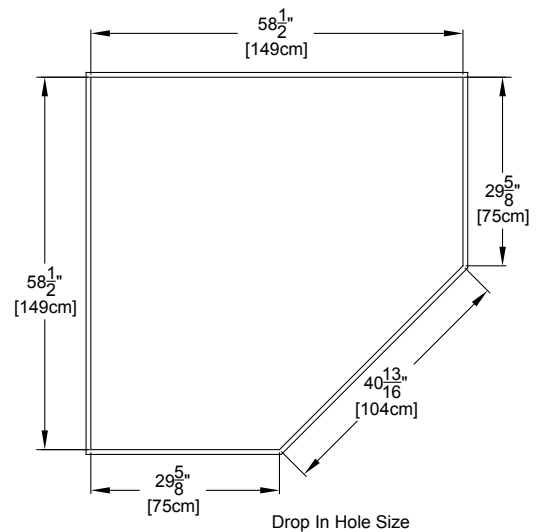

## Designer Collection Specifications AirMasseur<sup>®</sup> - FL550 Flora<sup>™</sup>

Patents received or pending.

Note: Dimensional Tolerances:  $\pm 1/4$ "

**Note:** The blower extends approximately 1" past the end radius of the bath. This requires angling the bath into the drop-in hole.

<b>Drop-in-Hole Size:</b>	See Diagram
<b>Operating Capacity:</b>	58 Gal.
<b>Overflow Capacity:</b>	76 Gal.
<b>Floor Loading / sq.ft.:</b>	44.1 lbs.
<b>Carton Weight:</b>	127 lbs.
<b>Cube:</b>	50.9 ft. <sup>3</sup>