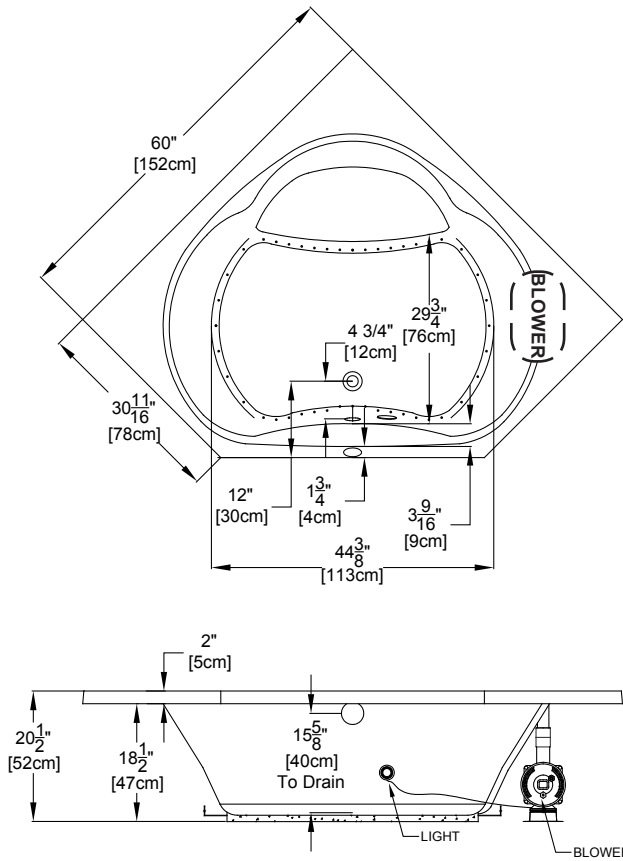

## Designer Collection Specifications AirMasseur<sup>®</sup> - FL550 Flora<sup>™</sup>

Patents received or pending.

Note: Dimensional Tolerances:  $\pm 1/4$ "

**Note:** The blower extends approximately 1" past the end radius of the bath. This requires angling the bath into the drop-in hole.

<b>Drop-in-Hole Size:</b>	See Diagram
<b>Operating Capacity:</b>	58 Gal.
<b>Overflow Capacity:</b>	76 Gal.
<b>Floor Loading / sq.ft.:</b>	44.1 lbs.
<b>Carton Weight:</b>	127 lbs.
<b>Cube:</b>	50.9 ft. <sup>3</sup>

**Construction:** Fiberglass reinforced acrylic bath with Level Form<sup>™</sup> full-support base.

*We provide products listed with Intertek ETL SEMKO (Edison Testing Laboratories) U.S. and Canadian and with International Association of Plumbing and Mechanical Officials (IAPMO). Consult factory with your listing requirements.*