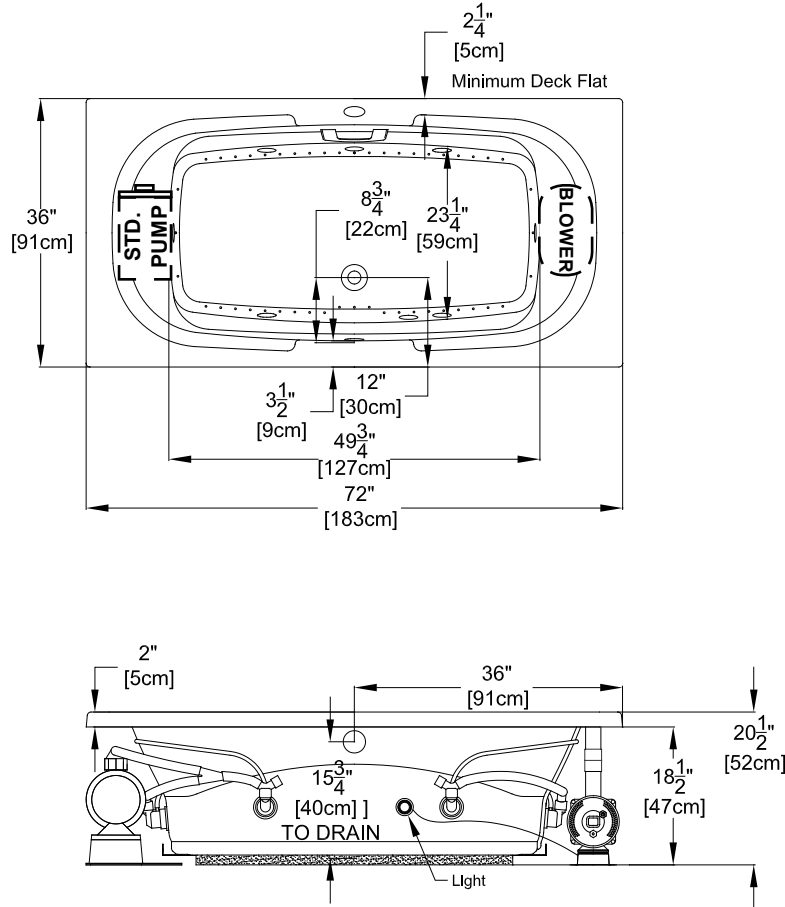

Designer Collection Specifications

Air-Whirlpool - BY630

Brittany™

Patents received or pending.

Note: Dimensional Tolerances: ±1/4"

- Drop-in-Hole Size:** 70" x 34"
- Operating Capacity:** 45 Gal.
- Overflow Capacity:** 62 Gal.
- Floor Loading / sq.ft.:** 48.9 lbs.
- Carton Weight:** 180 lbs.
- Cube:** 41.5 ft.³

Construction: Fiberglass reinforced acrylic bath with Level Form™ full-support base.

We provide products listed with Intertek ETL SEMKO (Edison Testing Laboratories) U.S. and Canadian and with International Association of Plumbing and Mechanical Officials (IAPMO). Consult factory with your listing requirements.