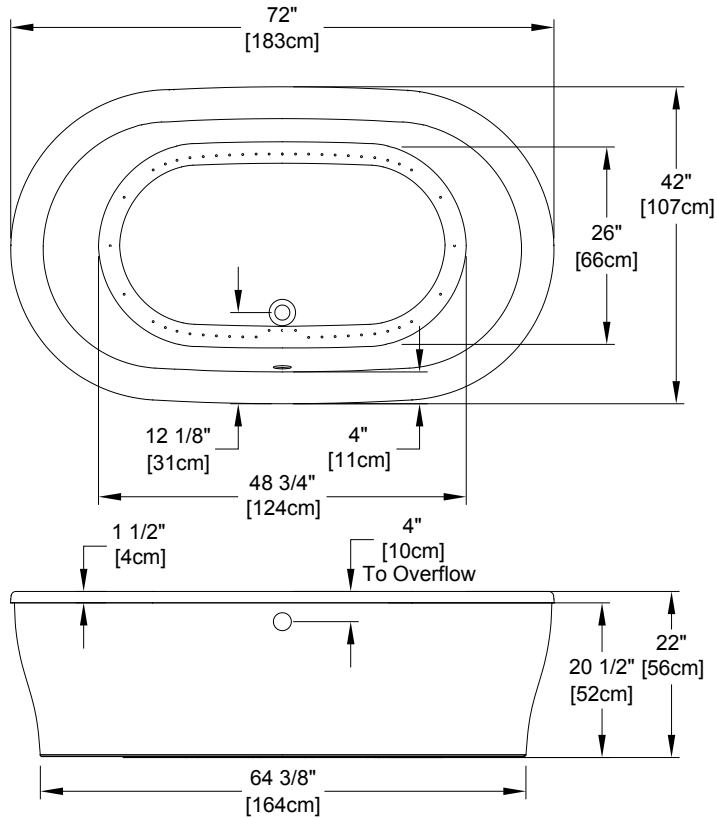

forma[®] Collection Specifications

AirMasseur[®] & Soaking-AC635PS

**AIRMASSEUR BLOWER
 MUST BE REMOTE
 MOUNTED.**

NOTE: To accommodate customer preferences, the control keypads are **not** factory installed on the bath deck. A six (6) foot cable with installation instructions for connecting the control keypad to the control box are provided with all baths.

Patents received or pending.

Note: Dimensional Tolerances: ±1/4"

Drop-in-Hole Size:	N/A
Operating Capacity:	56 Gal.
Overflow Capacity:	88 Gal.
Floor Loading / sq.ft.	
(Air/Soaking):	53.5 / 52.2 lbs.
Carton Wt. (Air/Soaking):	200/180 lbs.
Cube:	46.0 ft. ³

Construction: Fiberglass reinforced acrylic bath with Level Form™ full-support base.

We provide products listed with Intertek ETL SEMKO (Edison Testing Laboratories) U.S. and Canadian and with International Association of Plumbing and Mechanical Officials (IAPMO). Consult factory with your listing requirements.