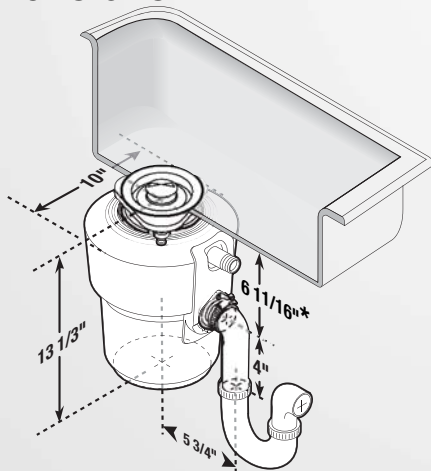

in **sink** erator®

Evolution PRO Series™

Grind More. Hear Less.™

Dimensions

* Add 1/2" when stainless steel sinks are used.

Job Specifications

Food Waste Disposers

Evolution PRO Cover Control™