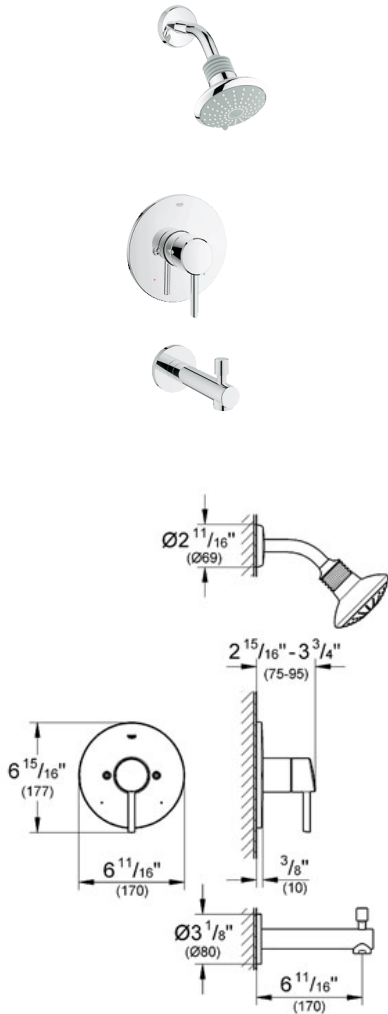

CONCETTO Pressure Balance Valve Bath Combination

35009

Pure Freude an Wasser

GROHE

GROHE America, Inc | 200 North Gary Avenue, Suite G, Roselle, IL 60172
Phone: +1 (800) 444-7643 | Fax: +1 (800) 225-2778 | us-customerservice@grohe.com

Pressure Balance Valve Bath Combination

- **GROHE StarLight®** finish
- Set for final installation for
- For use with Grohsafe Rough-In Valve 35 016 000
 - Head shower (27 545 000)
 - Shower arm (27 414)
 - Bath spout with diverter (13 275 001)

Color:

- 35009 001 chrome
- 35009 EN1 Brushed Nickel inf