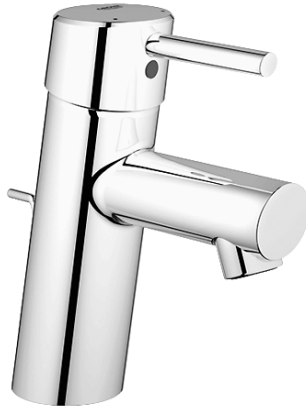

CONCETTO  
Lavatory Centerset  
S-Size

MODEL # 34270

GROHE America, Inc | 200 North Gary Avenue, Suite G, Roselle, IL 60172  
Phone: +1 (800) 444-7643 | Fax: +1 (800) 225-2778 | us-customerservice@grohe.com

Pure Freude an Wasser

**Product Description:**  
Lavatory Centerset  
S-Size

**Standard Specification:**

- GROHE StarLight® finish
- GROHE SilkMove® ceramic cartridge
- GROHE EcoJoy® technology for less water and perfect flow
- GROHE QuickFix™ installation system with centering support
- Single hole installation
- Metal lever
- Flow control
- 1 1/4" pop-up waste set
- Stainless Steel Braided Flexible Supplies
- Temperature limiter
- Max Flow Rate 1.5 gpm (5.7 L/min)