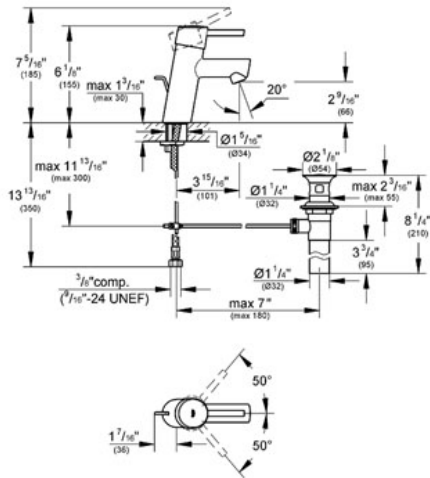

CONCETTO  
Lavatory Centerset  
S-Size

MODEL # 34270

GROHE America, Inc | 200 North Gary Avenue, Suite G, Roselle, IL 60172  
Phone: +1 (800) 444-7643 | Fax: +1 (800) 225-2778 | us-customerservice@grohe.com

Pure Freude an Wasser

**Product Description:**  
Lavatory Centerset  
S-Size

**Standard Specification:**

- GROHE StarLight® finish
- GROHE SilkMove® ceramic cartridge
- GROHE EcoJoy® technology for less water and perfect flow
- GROHE QuickFix™ installation system with centering support
- Single hole installation
- Metal lever
- Flow control
- 1 1/4" pop-up waste set
- Stainless Steel Braided Flexible Supplies
- Temperature limiter
- Max Flow Rate 1.5 gpm (5.7 L/min)