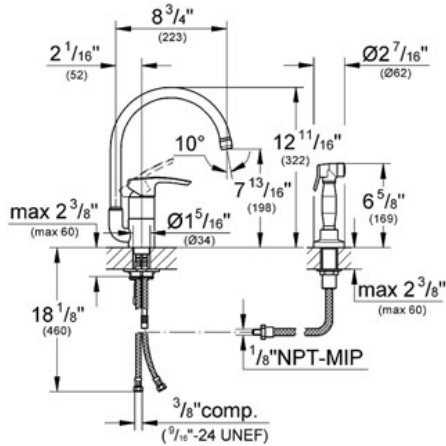

EUROSTYLE  
Single-lever sink mixer, 1/2"  
33980

Pure Freude an Wasser

GROHE America, Inc | 200 North Gary Avenue, Suite G, Roselle, IL 60172  
Phone: +1 (800) 444-7643 | Fax: +1 (800) 225-2778 | us-customerservice@grohe.com

Single-lever sink mixer, 1/2"

- GROHE StarLight® finish
- GROHE SilkMove® ceramic cartridge
- Single hole installation
- Adjustable flow rate limiter
- Swivel Spout
- Flow control
- Quick installation system
- Stainless Steel Braided Flexible Supplies
- With Hose and Spray
- Single Lever Handle
- Spout Reach  $8\frac{7}{8}''$
- Max Flow Rate 2.2 gpm at 60 psi (8.3 L/min), 2.5 gpm at 80 psi (9.5 L/min)

Color:

- 33980 001 chrome
- 33980 EN1 Brushed Nickel inf