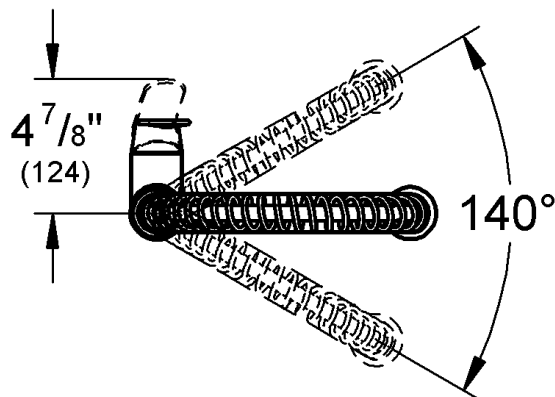

Single-lever sink mixer, 1/2"

- GROHE StarLight® finish
- GROHE SilkMove® ceramic cartridge
- Single hole installation
- Adjustable flow rate limiter
- Professional spray
- Spout with SpeedClean-flow control
- Rocker-Diverter
- Swivel area 140°
- Quick installation system
- Stainless Steel Braided Flexible Supplies
- **Protected against backflow**
- Max Flow Rate 1.75 gpm (6.6 L/min)

Color:

- 31380 000 chrome
- 31380 DC0 supersteel

32 951
(31 380)

Please pass these instructions on to the end user of the fitting!
S.v.p remettre cette instruction à l'utilisateur de la robinetterie!
Entregue estas instrucciones al usuario final de la grifería!