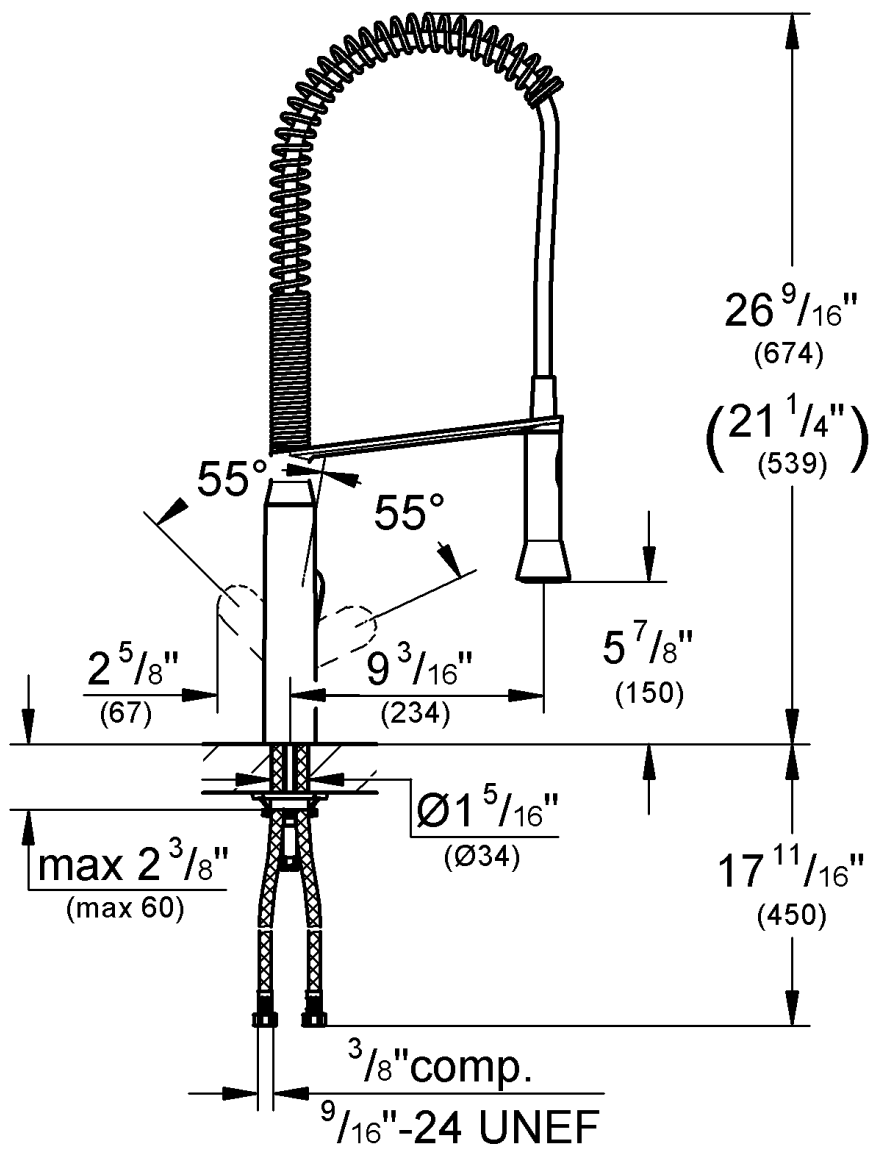

Single-lever sink mixer, 1/2"

- GROHE StarLight® finish
- GROHE SilkMove® ceramic cartridge
- Single hole installation
- Adjustable flow rate limiter
- Professional spray
- Spout with SpeedClean-flow control
- Rocker-Diverter
- Swivel area 140°
- Quick installation system
- Stainless Steel Braided Flexible Supplies
- **Protected against backflow**
- Max Flow Rate 1.75 gpm (6.6 L/min)

Color:

- 31380 000 chrome
- 31380 DC0 supersteel

32 951
(31 380)

Please pass these instructions on to the end user of the fitting!
S.v.p remettre cette instruction à l'utilisateur de la robinetterie!
Entregue estas instrucciones al usuario final de la grifería!