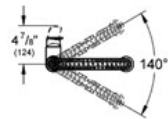

Single-lever sink mixer, 1/2"

- GROHE StarLight® finish
- GROHE SilkMove® ceramic cartridge
- Single hole installation
- Adjustable flow rate limiter
- Professional spray
- Spout with SpeedClean-flow control
- Rocker-Diverter
- Swivel area 140°
- Quick installation system
- Stainless Steel Braided Flexible Supplies
- **Protected against backflow**
- Max Flow Rate 1.75 gpm (6.6 L/min)