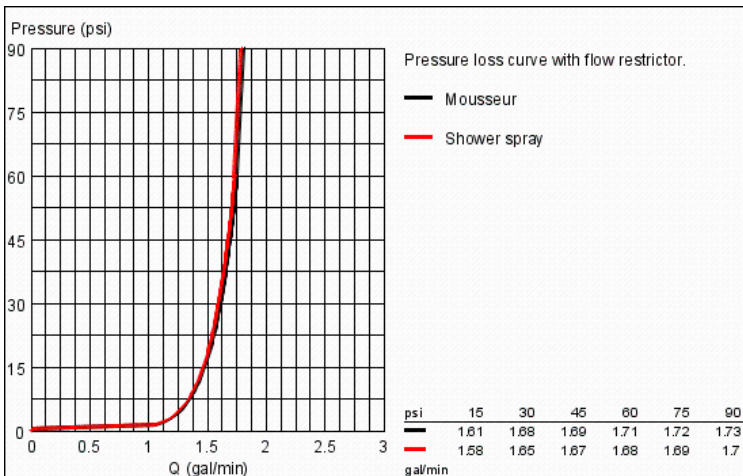

Color:

- ☐ 31380 000 chrome
- ☐ 31380 DC0 supersteel