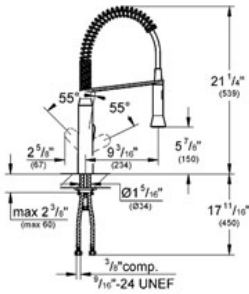

K7
Single-lever sink mixer, 1/2"
31380

Pure Freude an Wasser

GROHE America, Inc | 200 North Gary Avenue, Suite G, Roselle, IL 60172
Phone: +1 (800) 444-7643 | Fax: +1 (800) 225-2778 | us-customerservice@grohe.com

Single-lever sink mixer, 1/2"

- GROHE StarLight® finish
- GROHE SilkMove® ceramic cartridge
- Single hole installation
- Adjustable flow rate limiter
- Professional spray
- Spout with SpeedClean-flow control
- Rocker-Diverter
- Swivel area 140°
- Quick installation system
- Stainless Steel Braided Flexible Supplies
- **Protected against backflow**
- Max Flow Rate 1.75 gpm (6.6 L/min)

Color:

- 31380 000 chrome
- 31380 DC0 supersteel

32 951
(31 380)

Please pass these instructions on to the end user of the fitting!
S.v.p remettre cette instruction à l'utilisateur de la robinetterie!
Entregue estas instrucciones al usuario final de la grifería!