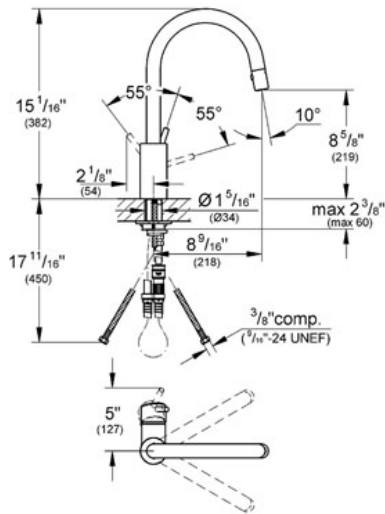

Single-lever sink mixer 1/2"

- GROHE StarLight® finish
- GROHE SilkMove® ceramic cartridge
- Single hole installation
- Adjustable flow rate limiter
- Swivel Spout
- Swivel area 140°
- Extractable integrated trigger spray
- Automatic returning
- Integrated non-return valve
- Stainless Steel Braided Flexible Supplies
- Quick installation system
- **Protected against backflow**
- 1.5 gpm economy flow control included
- Max Flow Rate 1.5 gpm (5.7 L/min)