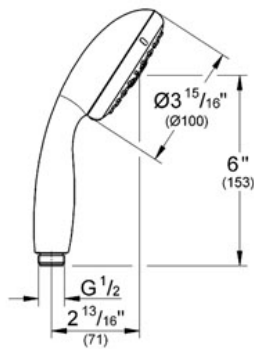

NEW TEMPESTA 100 Shower Head 4 sprays

MODEL # 28421

Pure Freude an Wasser

GROHE America, Inc | 200 North Gary Avenue, Suite G, Roselle, IL 60172
Phone: +1 (800) 444-7643 | Fax: +1 (800) 225-2778 | us-customerservice@grohe.com

Product Description: Shower Head 4 sprays

Standard Specification:

- GROHE StarLight® finish
- GROHE DreamSpray® perfect spray pattern
- GROHE EcoJoy® technology for less water and perfect flow
- SpeedClean anti-lime system
- GROHE Rain O2, Rain
- Inner WaterGuide for a longer life
- ShockProof silicone ring prevents damages caused by shower falling
- Suitable for instantaneous heater
- Universal mounting system (fits all standard shower hoses)
- Min. recommended pressure 15 psi
- Max Flow Rate 2.5 gpm (9.5 L/min)