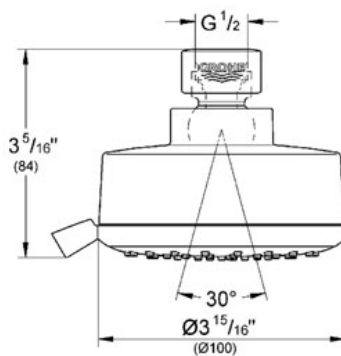

**Product Description:**  
Head shower 4 sprays

**Standard Specification:**

- GROHE StarLight® finish
- GROHE DreamSpray® perfect spray pattern Ø 4"
- GROHE EcoJoy® technology for less water and perfect flow
- 1/2" Connection thread
- SpeedClean anti-lime system
- Inner WaterGuide for a longer life
- Suitable for instantaneous heater
- GROHE Rain O2, Rain
- Rotating ball joint ± 15°
- Min. recommended pressure 15 psi
- Max Flow Rate 2.5 gpm (9.5 L/min)

**Applicable Codes & Standards:**

- Energy Policy Act of 1992
- ASME A112.18.1/CSA B125.1

**Color:**

- 27591 000 chrome
- 27591 EN0 Brushed Nickel