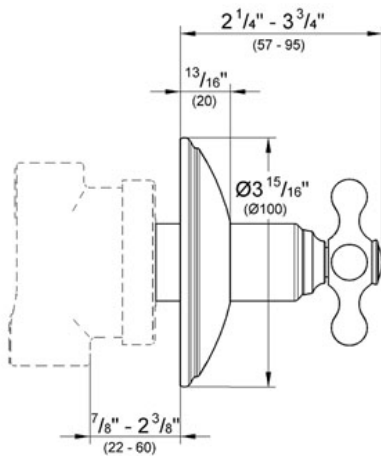

## Product Description: 3-Way Diverter

### Standard Specification:

- GROHE StarLight® finish
- With cross handle
- Set for final installation (for 29 712)
- Without concealed body
- Adjustable installation depth
- 7/8" - 2 3/8"
- To replace the standard white caps use 45 952