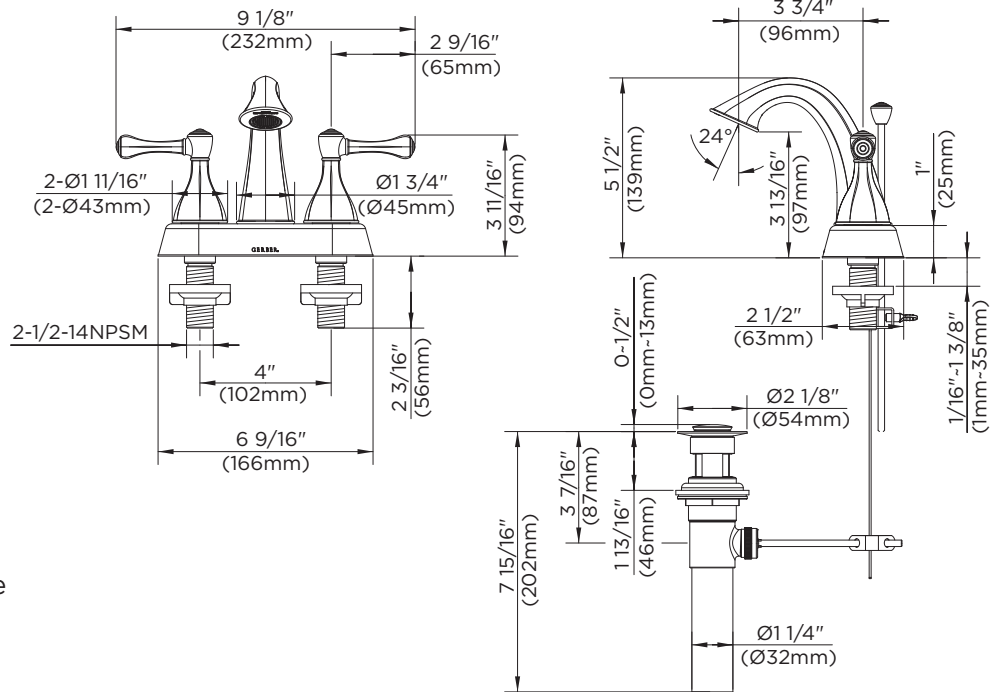

Suffixes Available:

None

Job Name	
Date	
Model Specified	
Quantity	
Customer	
Contractor	
Architect/engineer	

Gerber Toll Free Technical Support: 888-648-6466
www.gerberonline.com