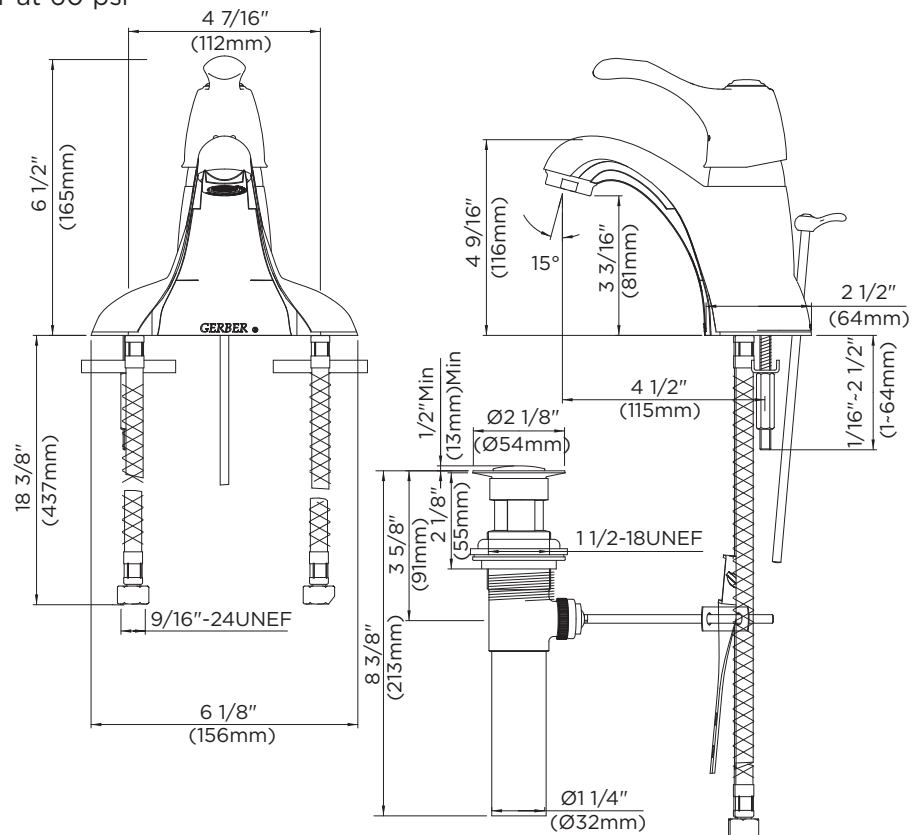

GERBER

40-584 Series Allerton™

Single Handle Lavatory Faucet

Features:

- 4" centers, brass pop-up
- Transitional styling
- Ceramic disc cartridge with temperature limit stops
- Chrome and brushed nickel finishes
- Low lead waterway per NSF/ANSI 372 (previously known as CA AB 1953)
- Single and bulk packaging for new construction
- 1.5 gpm (5.7 L/min) maximum aerator at 60 psi
- Fully ADA compliant
- Limited lifetime warranty

Standards & Certifications:

- NSF/ANSI 61-9
- ASME A112.18.1M
- NSF/ANSI 372
- CSA B125.1
- IAPMO/cUPC
- ICC/ANSI A117.1
- EPA/Watersense
- MASS Code

Catalog Numbers:

- **40-581-PK** Chrome - No Drain and Pop-up Hole Covered By A Button - Bulk Packing
- **40-584** Chrome
- **40-584-PK** Chrome - Bulk Packing
- **40-584-BN** Brushed Nickel

Prefixes Available:

None

Suffixes Available:

None

Job Name	
Date	
Model Specified	
Quantity	
Customer	
Contractor	
Architect/engineer	

Gerber Toll Free Technical Support: 888-648-6466
www.gerberonline.com