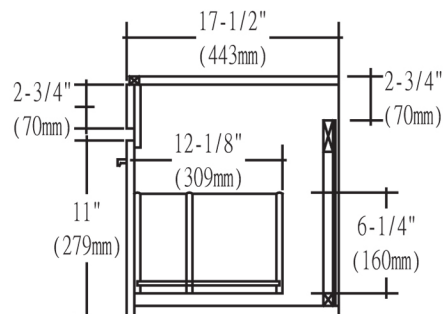

SPECIFICATION SHEET

Features

- Materials: Poplar solids with Teak engineered wood veneers
- Glides: Soft closing
- Drawers: 1
- Drawer Boxes: 1/2" solid pine, four sided English dovetail
- Hardware(finish): Polished chrome
- Hardware drill: 6-1/4"
- Back panel: Fully covered
- Mounting: Hanging Hardware
- Side Panels: 5/8" MDF with Teak engineered wood veneers
- Includes: Sink (1)

Colors/ Finish:
176-Ash Blonde