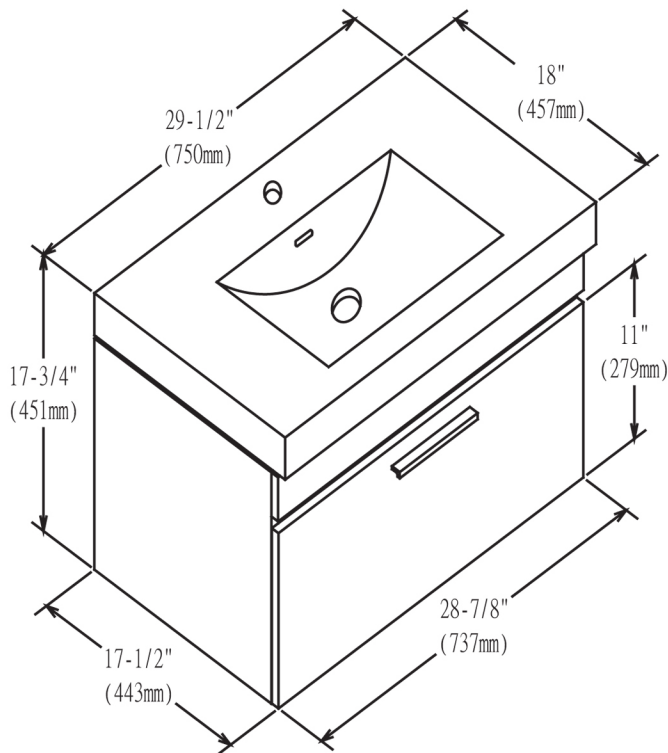

176-WV30

30" Wall Mount Vanity

Please see S-17630W1 for sink dimension

SPECIFICATION SHEET

Features

- Materials: Poplar solids with Teak engineered wood veneers
- Glides: Soft closing
- Drawers: 1
- Drawer Boxes: 1/2" solid pine, four sided English dovetail
- Hardware(finish): Polished chrome
- Hardware drill: 6-1/4"
- Back panel: Fully covered
- Mounting: Hanging Hardware
- Side Panels: 5/8" MDF with Teak engineered wood veneers
- Includes: Sink (1)