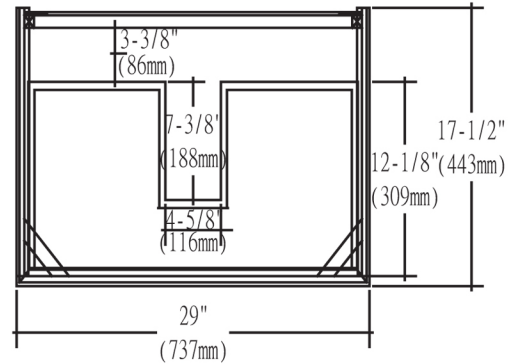

SPECIFICATION SHEET

Features

- Materials: Poplar solids with Teak engineered wood veneers
- Glides: Soft closing
- Drawers: 1
- Drawer Boxes: 1/2" solid pine, four sided English dovetail
- Hardware(finish): Polished chrome
- Hardware drill: 6-1/4"
- Back panel: Fully covered
- Mounting: Hanging Hardware
- Side Panels: 5/8" MDF with Teak engineered wood veneers
- Includes: Sink (1)

Colors/ Finish:
176-Ash Blonde