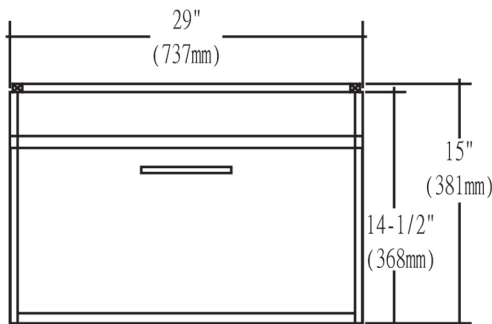

176-WV30

30" Wall Mount Vanity

Please see S-17630W1 for sink dimension

SPECIFICATION SHEET

Features

- Materials: Poplar solids with Teak engineered wood veneers
- Glides: Soft closing
- Drawers: 1
- Drawer Boxes: 1/2" solid pine, four sided English dovetail
- Hardware(finish): Polished chrome
- Hardware drill: 6-1/4"
- Back panel: Fully covered
- Mounting: Hanging Hardware
- Side Panels: 5/8" MDF with Teak engineered wood veneers
- Includes: Sink (1)