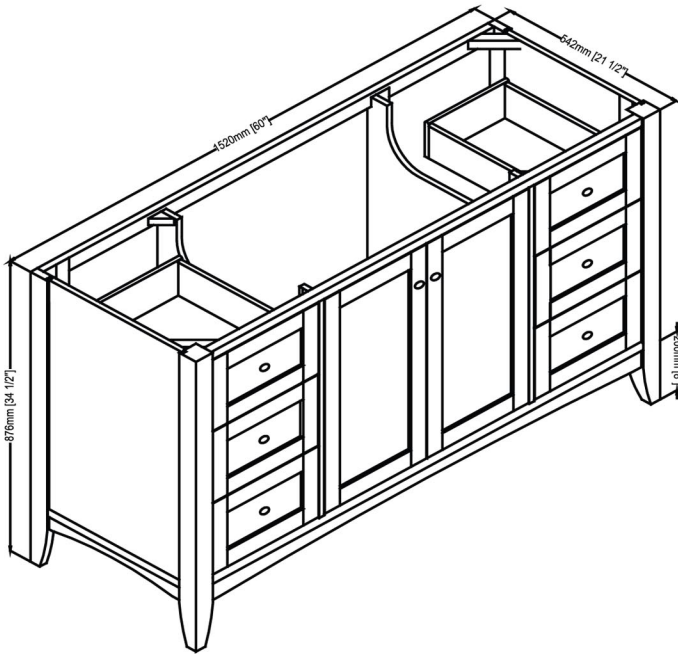

Shaker Americana

1513-V60
60" Vanity

SPECIFICATION SHEET

Features

Materials: Poplar solids with Cherry veneers

Hinges: Fully concealed, soft closing

Doors: 2

Glides: Soft closing

Drawers: 6

Drawer Boxes: 1/2" solid pine four sided
English dovetail

Shelves: 1 (adjustable)

Back panel: Fully covered

Hardware: Brushed Nickel

Side panels: 5/8" MDF with Cherry veneers

Colors / Finish

1513-Habana Cherry