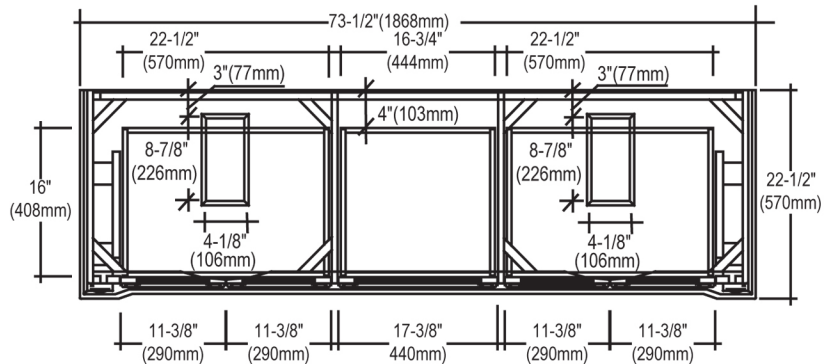

Drawers: 5

Drawer Boxes: 1/2" solid pine, four sided English dovetail

Hardware finish: Antique Brass

Back panel: Fully covered

Side Panels: 5/8" MDF with Cherry veneers

Colors/ Finish

149-Brandy

Date: 2012-02-29