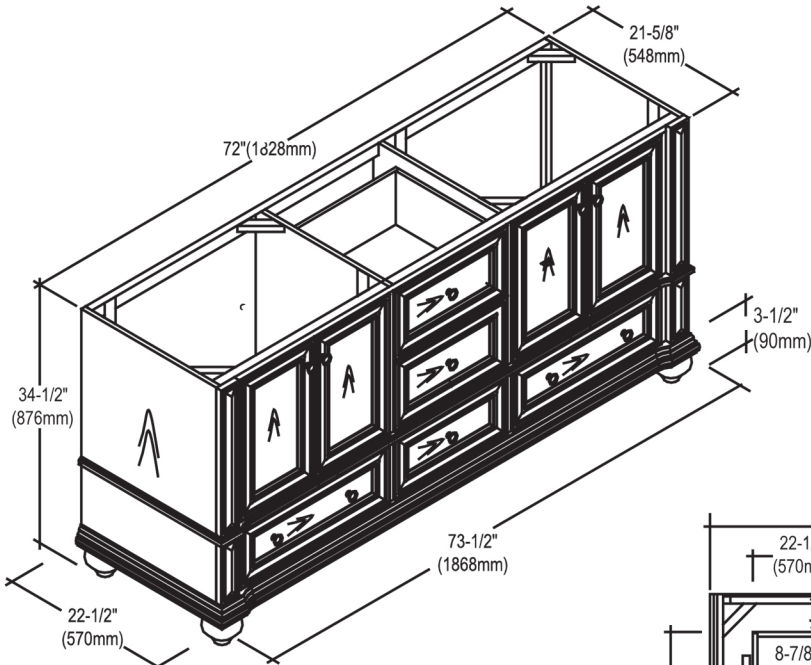

149-V7221D

72" Vanity

SPECIFICATION SHEET

Features

Materials: Poplar solids with Cherry veneers

Hinges: Fully concealed, soft closing

Doors: 4

Glides: soft closing

Drawers: 5

Drawer Boxes: 1/2" solid pine, four sided English dovetail

Hardware finish: Antique Brass

Back panel: Fully covered

Side Panels: 5/8" MDF with Cherry veneers

Colors/ Finish

149-Brandy

Date: 2012-02-29