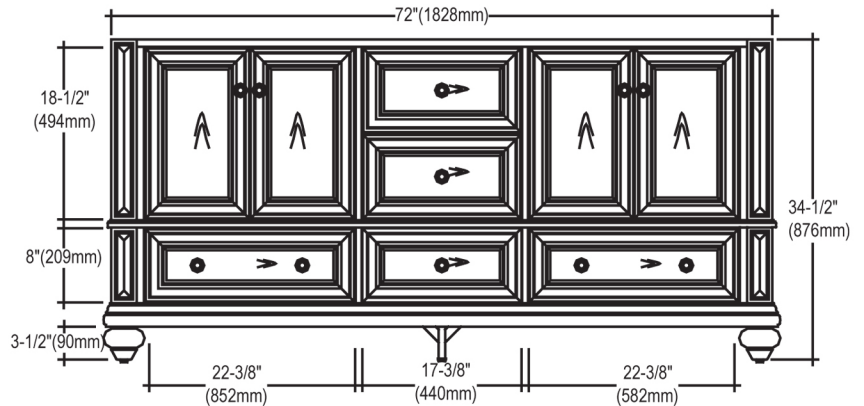

149-V7221D

72" Vanity

SPECIFICATION SHEET

Features

Materials: Poplar solids with Cherry veneers

Hinges: Fully concealed, soft closing

Doors: 4

Glides: soft closing

Drawers: 5

Drawer Boxes: 1/2" solid pine, four sided English dovetail

Hardware finish: Antique Brass

Back panel: Fully covered

Side Panels: 5/8" MDF with Cherry veneers

Colors/ Finish

149-Brandy

Date: 2012-02-29