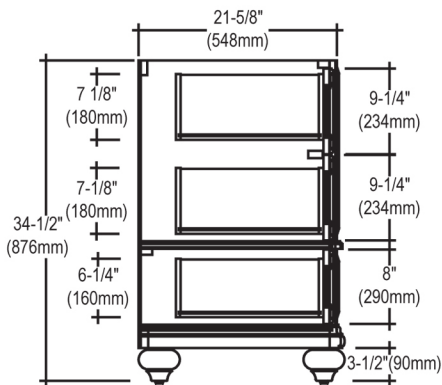

Drawers: 5

Drawer Boxes: 1/2" solid pine, four sided English dovetail

Hardware finish: Antique Brass

Back panel: Fully covered

Side Panels: 5/8" MDF with Cherry veneers

Colors/ Finish

149-Brandy

Date: 2012-02-29