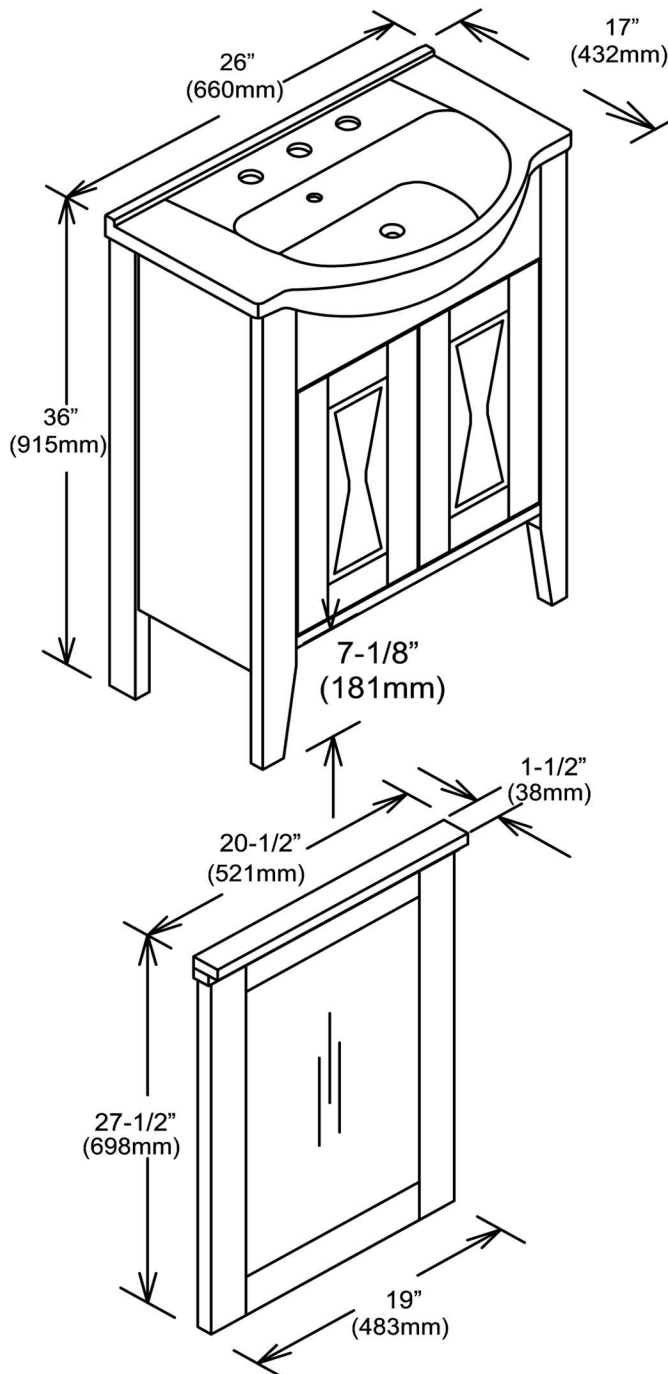

104-V26

26" Vanity Combo

Please see L-191 for sink dimension

SPECIFICATION SHEET

Features

Materials: Poplar solids with Basswood veneers
 Hinges: Fully concealed, soft closing
 Doors: 2
 Shelves: 1 (adjustable)
 Hardware finish: Brushed Nickel
 Back panel: Fully covered
 Side Panels: 5/8" PB with AGS veneers
 Includes: Sink(1) + Mirror (1)