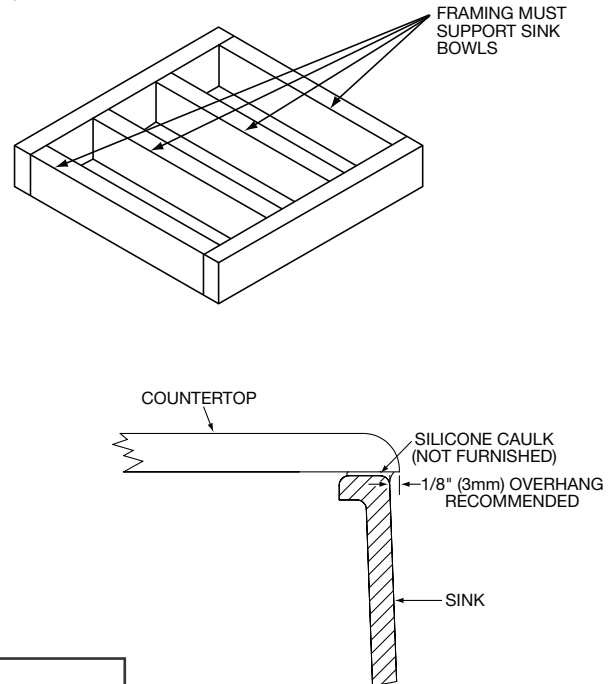

DESIGN FEATURES

Bowl Depth: 7-5/8" (194mm).

Material: Fine fireclay with porcelain glaze. Top of rim is unglazed.

Color Options: Gloss White (WH) or Matte Terra Cotta (TC).

OTHER

Drain Opening: 3-1/2" (89mm).

Note: All Elkay undermount sinks are designed to affix to the underside of any solid surface countertop.

Installation: Support frame under sink (not furnished) is necessary.

Sink complies with ASME A112.19.2-2008/CSA B45.1-08.

Model SWU1515

SINK DIMENSIONS*

Model Number	Overall			Inside Bowl			Drain Opening	Cutout in Countertop	Minimum Cabinet Size
	L	W	D	L	W	D			
SWU1515	17 ⁵ / ₈ (448mm)	17 ⁵ / ₈ (448mm)	8 ¹ / ₄ (210mm)	15 (381mm)	15 (381mm)	7 ⁵ / ₈ (194mm)	3 ¹ / ₂ (89mm)	Use Sink as Template	21 (533mm)

*Length is left to right. Width is front to back.

Due to the manufacturing process, the sink dimensions are approximate and may vary. No cutout templates available.

OPTIONAL ACCESSORIES*

Model Number	Description	Overall			Material/Finish
		L	W	Depth/Thickness	
LK99	Drain	Fits 3 ¹ / ₂ " (89mm) Drain Opening			Polished Stainless Steel
LKD35CW	Drain	Fits 3 ¹ / ₂ " (89mm) Drain Opening			Polymer/Cameo White
LKS35CW	Drain	Fits 3 ¹ / ₂ " (89mm) Drain Opening			Polymer/Cameo White
LKSWOBG1515SS	Bottom Grid	13 ¹¹ / ₁₆ (348mm)	13 ¹¹ / ₁₆ (348mm)	1 ¹ / ₄ (32mm)	Polished Stainless Steel