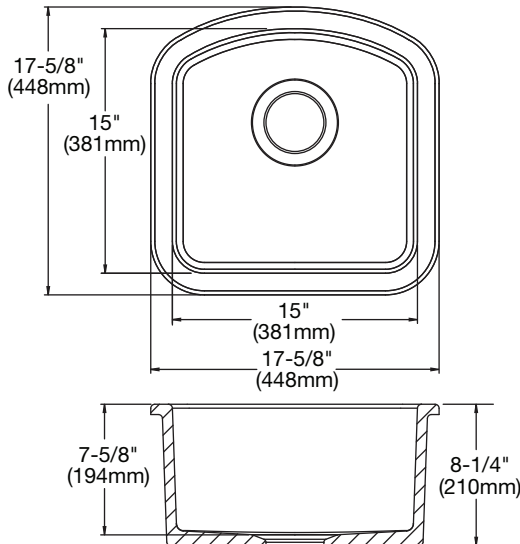

DESIGN FEATURES

Bowl Depth: 7-5/8" (194mm).

Material: Fine fireclay with porcelain glaze. Top of rim is unglazed.

Color Options: Gloss White (WH) or Matte Terra Cotta (TC).

OTHER

Drain Opening: 3-1/2" (89mm).

Model SWU1515

SINK DIMENSIONS*

Model Number	Overall			Inside Bowl			Drain Opening	Cutout in Countertop	Minimum Cabinet Size
	L	W	D	L	W	D			
SWU1515	17 ⁵ / ₈ (448mm)	17 ⁵ / ₈ (448mm)	8 ¹ / ₄ (210mm)	15 (381mm)	15 (381mm)	7 ⁵ / ₈ (194mm)	3 ¹ / ₂ (89mm)	Use Sink as Template	21 (533mm)

*Length is left to right. Width is front to back.

Due to the manufacturing process, the sink dimensions are approximate and may vary. No cutout templates available.

OPTIONAL ACCESSORIES*

Model Number	Description	Overall			Material/Finish
		L	W	Depth/Thickness	
LK99	Drain	Fits 3 ¹ / ₂ " (89mm) Drain Opening			Polished Stainless Steel
LKD35CW	Drain	Fits 3 ¹ / ₂ " (89mm) Drain Opening			Polymer/Cameo White
LKS35CW	Drain	Fits 3 ¹ / ₂ " (89mm) Drain Opening			Polymer/Cameo White
LKSWOBG1515SS	Bottom Grid	13 ¹¹ / ₁₆ (348mm)	13 ¹¹ / ₁₆ (348mm)	1 ¹ / ₄ (32mm)	Polished Stainless Steel