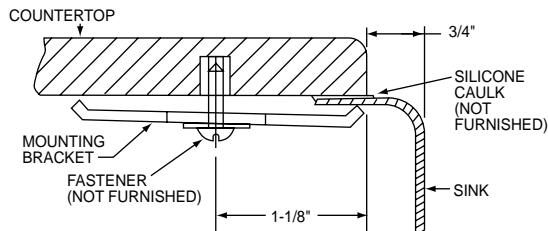

OTHER

Drain Opening: 3-1/2".

Note: All Elkay undermount sinks are designed to affix easily to the underside of any solid surface countertop.

Installation: See illustrated profile below.

SINK DIMENSIONS (INCHES)*

Model Number	Overall		Inside Bowl			Cutout in Countertop	Minimum Cabinet Size	Ship. Wt. Lbs.
	L	W	L	W	D			
MYSTIC5014	51	13 ¹⁵ / ₁₆	48 ¹ / ₁₆	†	2 ¹ / ₈ to 4 ¹ / ₂	See Template**	54	20
MYSTIC5014C	51	13 ¹⁵ / ₁₆	48 ¹ / ₁₆	†	2 ¹ / ₈ to 4 ¹ / ₂		54	33 ¹ / ₂

*Length is left to right. Width is front to back.

**Template and countertop mounting clips are packed with every sink.

†See below for an illustration.

Model MYSTIC5014C

Installation Profile

The template provided with each sink provides the only type of installation recommended by Elkay.

ALL DIMENSIONS IN INCHES, TO CONVERT TO MILLIMETERS MULTIPLY BY 25.4.

In keeping with our policy of continuing product improvement, Elkay reserves the right to change product specifications without notice.