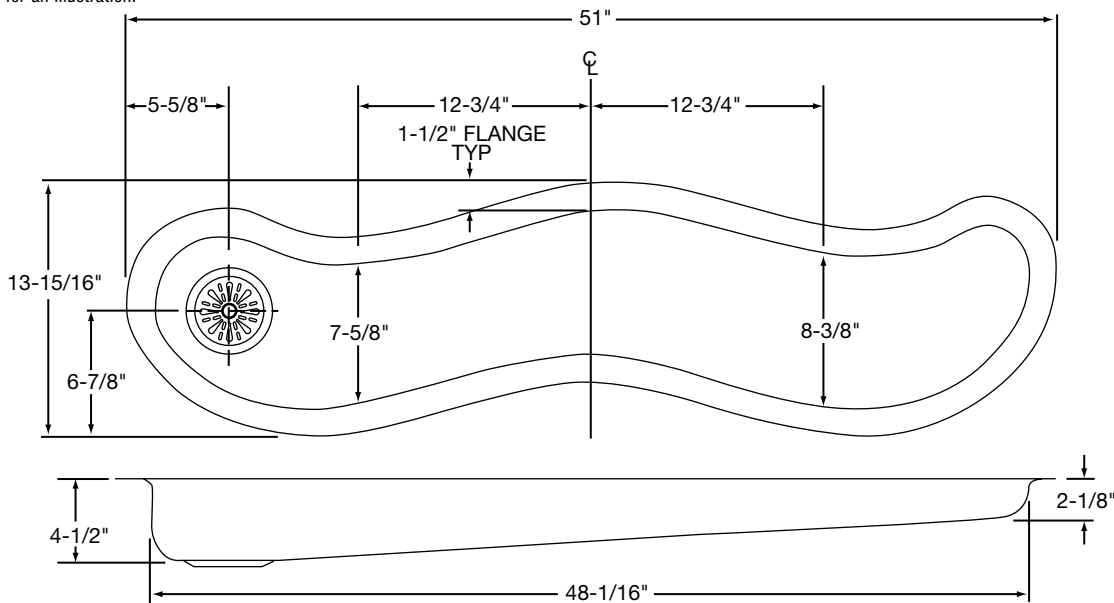

OTHER

Drain Opening: 3-1/2".

Note: All Elkay undermount sinks are designed to affix easily to the underside of any solid surface countertop.

Installation: See illustrated profile below.

SINK DIMENSIONS (INCHES)*

Model Number	Overall		Inside Bowl			Cutout in Countertop	Minimum Cabinet Size	Ship. Wt. Lbs.
	L	W	L	W	D			
MYSTIC5014	51	13 ¹⁵ / ₁₆	48 ¹ / ₁₆	†	2 ¹ / ₈ to 4 ¹ / ₂	See Template**	54	20
MYSTIC5014C	51	13 ¹⁵ / ₁₆	48 ¹ / ₁₆	†	2 ¹ / ₈ to 4 ¹ / ₂		54	33 ¹ / ₂

*Length is left to right. Width is front to back.

**Template and countertop mounting clips are packed with every sink.

†See below for an illustration.

Model MYSTIC5014C

Installation Profile

The template provided with each sink provides the only type of installation recommended by Elkay.

ALL DIMENSIONS IN INCHES, TO CONVERT TO MILLIMETERS MULTIPLY BY 25.4.

In keeping with our policy of continuing product improvement, Elkay reserves the right to change product specifications without notice.