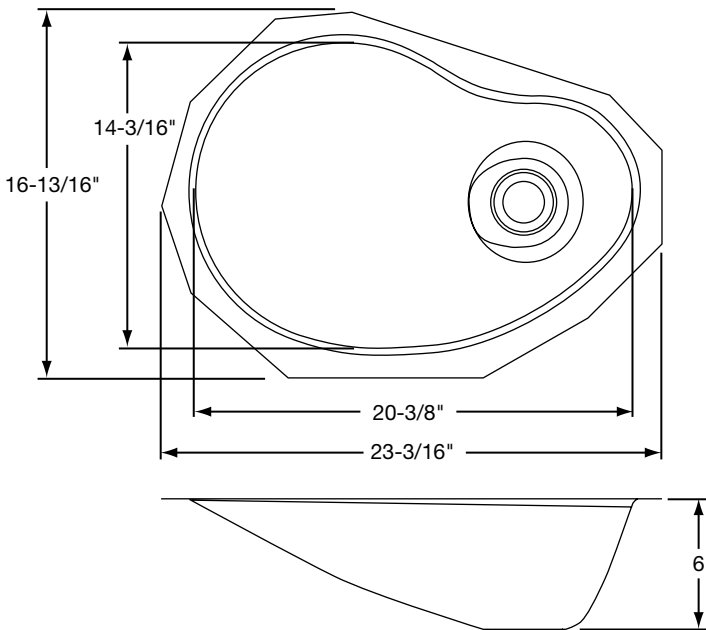

OTHER

Drain Opening: 1-1/2" (MYSTIC 211415), 2" (MYSTIC211420CB), 3-1/2" (MYSTIC211435CB).

MYSTIC211415 comes with an overflow assembly.

NOTE: All Elkay undermount sinks are designed to affix to the underside of any solid surface countertop.

Installation: See illustrated profile below.

These sinks comply with ASME A112.19.3.

SINK DIMENSIONS (INCHES)*

Model Number	Overall		Inside Bowl			Cutout in Countertop	Minimum Cabinet Size
	L	W	L	W	D		
MYSTIC211415	23 ³ / ₁₆	16 ¹³ / ₁₆	20 ³ / ₈	14 ³ / ₁₆	6	See Template**	27
MYSTIC211420CB	23 ³ / ₁₆	16 ¹³ / ₁₆	20 ³ / ₈	14 ³ / ₁₆	6		27
MYSTIC211435CB	23 ³ / ₁₆	16 ¹³ / ₁₆	20 ³ / ₈	14 ³ / ₁₆	6		27

*Length is left to right. Width is front to back.

**Template and countertop mounting clips are packed with every sink.

Model MYSTIC211415 Illustrated

Model MYSTIC211420CB

Model MYSTIC211420CB
(Without Cutting Board)

Cutting Board

Installation Profile

The template provided with each sink provides the only type of installation recommended by Elkay.

ALL DIMENSIONS IN INCHES, TO CONVERT TO MILLIMETERS MULTIPLY BY 25.4.

In keeping with our policy of continuing product improvement, Elkay reserves the right to change product specifications without notice.