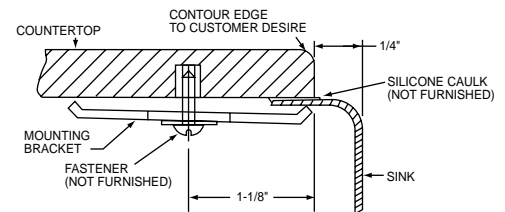

*Length is left to right. Width is front to back.

**Template and countertop mounting clips are packed with every sink.

Model MYSTIC211415 Illustrated

Model MYSTIC211420CB

Model MYSTIC211420CB
(Without Cutting Board)

Cutting Board

Installation Profile

The template provided with each sink provides the only type of installation recommended by Elkay.

ALL DIMENSIONS IN INCHES, TO CONVERT TO MILLIMETERS MULTIPLY BY 25.4.

In keeping with our policy of continuing product improvement, Elkay reserves the right to change product specifications without notice.