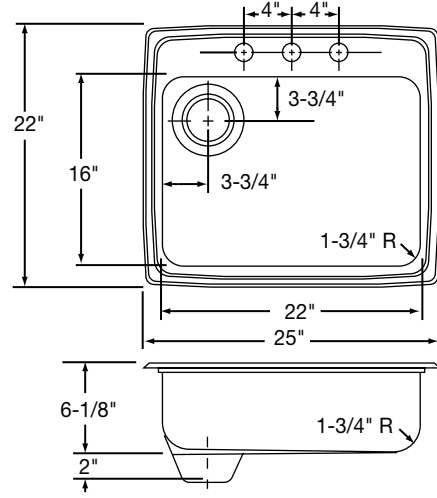

Model LWR2522L3 Illustrated

HOLE DRILLING CONFIGURATIONS

1

2

MR2

3

4

5