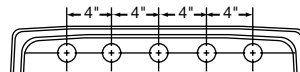

**Lustertone® Single Bowl Waste-All® Sink
Models LWR2522 and LWRQ2522 Series**

**ELKAY®
SPECIFICATIONS**

HOLE DRILLING CONFIGURATIONS

1

2

MR2

3

4

5