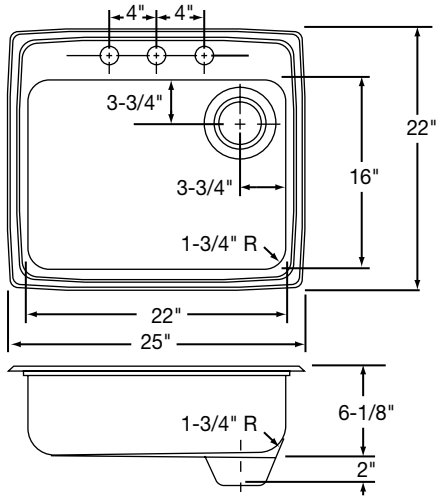

**Lustertone® Single Bowl Waste-All® Sink
Models LWR2522 and LWRQ2522 Series**

**ELKAY®
SPECIFICATIONS**

Model LWR2522R3 Illustrated