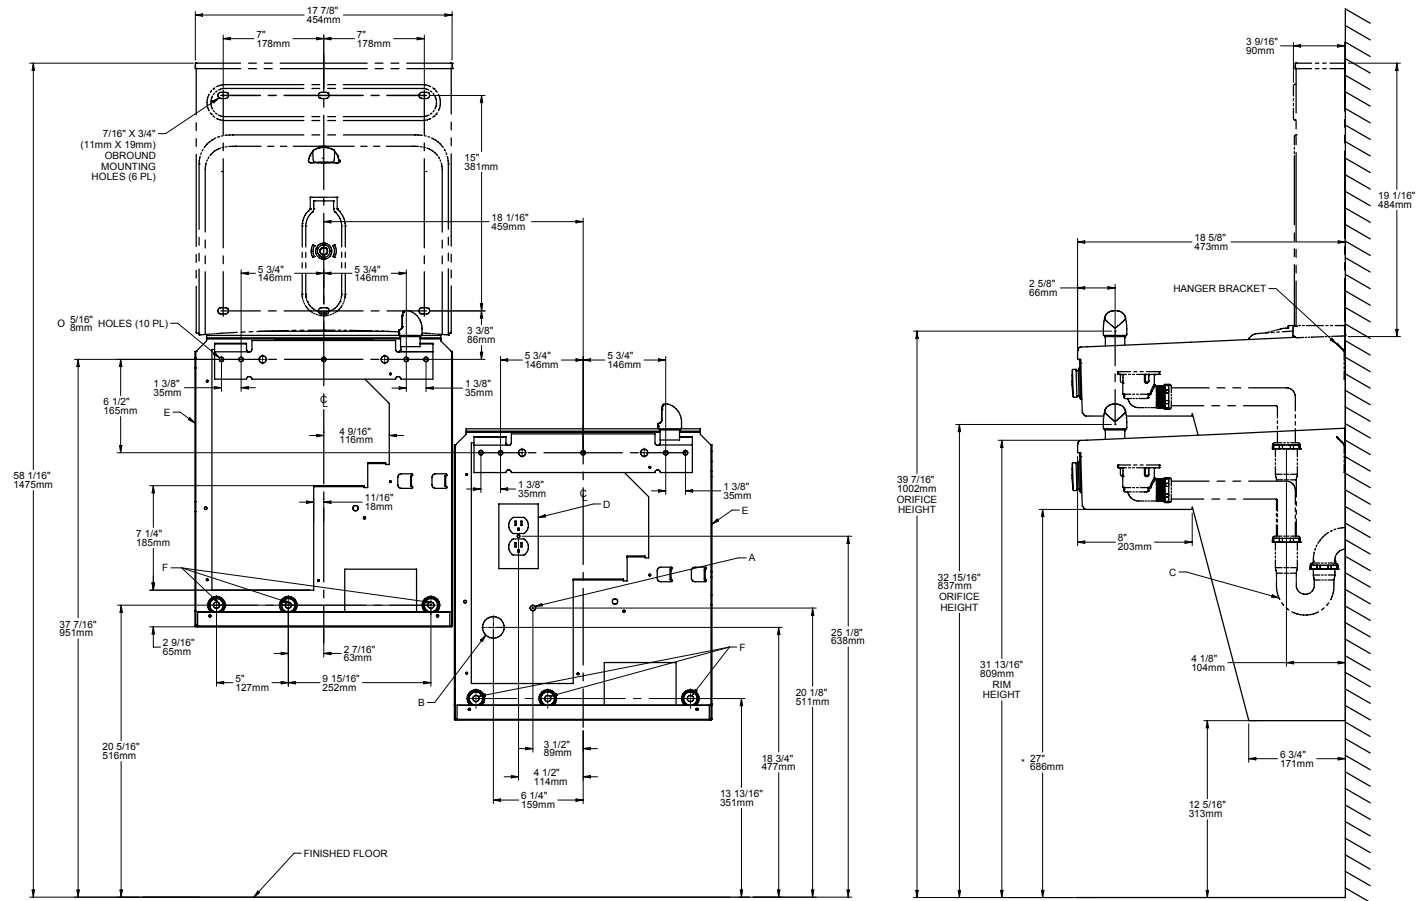

*Rated for Indoor Use Only

LEGEND:

*Reduce Height By 3" For Installation Of Children's ADA Cooler

- A = Recommended Water Supply Location 3/8 O.D. Shut Off Valve (Not Furnished) to accept 3/8" O.D. unplated copper tube
- B = Recommended Location For Waste Outlet To Accommodate 1-1/2" Nominal Drain.
- C = 1-1/2" Trap (Not Furnished)
- D = Electrical Supply (3) Wire Recessed Box Duplex Outlet
- E = Insure proper ventilation by maintaining 6" (152mm) minimum clearance from cabinet louvers to wall.
- F = 7/16" Bolt Holes For Fastening Unit To Wall

Specifications and measurements are subject to change without notification. Please visit elkayusa.com for most current version.

2222 Camden Court
Oak Brook, IL 60523
Phone: 630-572-3192
Web: Elkayusa.com

Model LVRGRTL8WSK