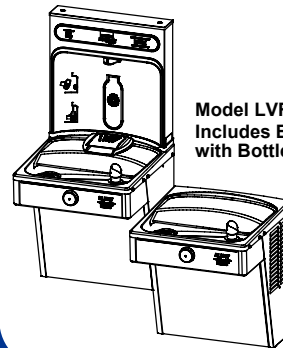

ELKAY[®]

SPECIFICATIONS

EZH20™ System Filtered LVRCGRN Cooler/ Bottle Filling Station

Models LVRCGRN8WS & LVRCGRN8WS

PRODUCT FEATURES

- Complete filtered cooler and bottle filling station in a consolidated space saving ADA-compliant design
- Features energy-efficient refrigeration system
- Sanitary, no-touch, sensor activation with automatic 20-second shut-off timer
- WaterSentry[®] Plus 3000 gallon filter included
- Vandal-Resistant StreamSaver™ Bubbler
- Silver Ion anti-microbial protection
- Quick fill rate is 1.1 gpm for refrigerated units and 1.5 gpm for non-refrigerated units
- Laminar flow provides minimal splash
- Real drain system eliminates standing water
- Visual user interface display includes:
 - Filter Monitor indicating when replacement is necessary
 - Green Ticker™ counting the quantity of bottles saved from waste

Unit shall provide 8.0 gph of 50° F water at 90° F ambient and 80° F inlet water. Bottle filling unit shall include an electronic sensor for no-touch activation with an automatic 20-second shut-off timer. Shall provide 1.1-1.5* gpm flow rate with laminar flow to minimize splashing. Shall include antimicrobial protected plastic components to prevent mold and mildew. Cooler unit shall have pushbutton activation and water-efficient StreamSaver™ bubbler. Shall include the WaterSentry[®] Plus filter, certified to NSF/ANSI 42 and 53 for lead reduction, with visual monitor to indicate when replacement is necessary. Shall include high-efficiency refrigeration system. Shall meet ADA guidelines. Shall be lead-free design which meets Safe Drinking Water Act and is certified to NSF/ANSI 61 and California AB1953. Shall be certified to UL399 and CAN/CSA 22.2 No. 120.

SUGGESTED SPECIFICATION

IMAGES

Model LVRCGRN8WSK shown.
Includes Single Filtered Cooler
with Bottle Filling Station.

Model LVRCGRN8WSK shown.
Includes Bi-Level Filtered Cooler
with Bottle Filling Station.