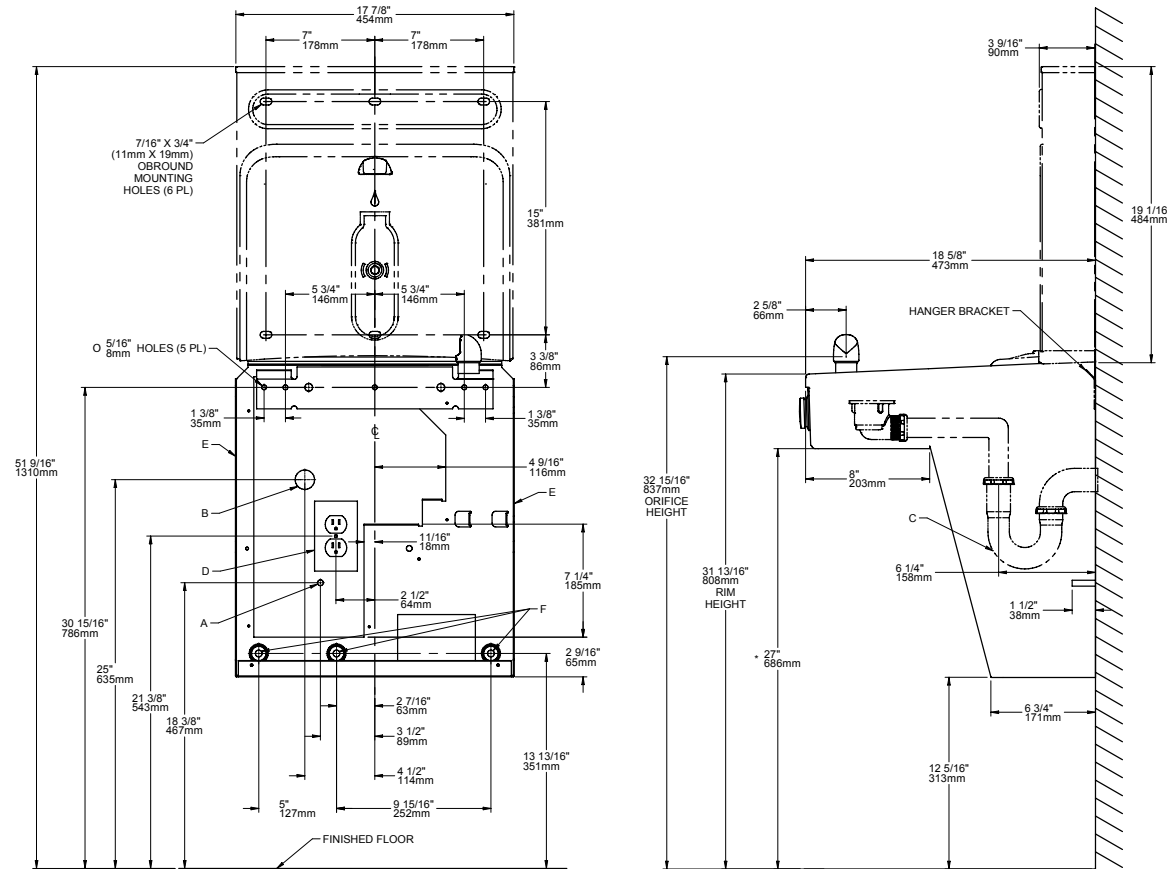

*Rated for Indoor Use Only

ELKAY®

ROUGH - IN DIMENSIONS

*Reduce Height By 3" For Installation Of Children's ADA Cooler

LEGEND:

- A = Recommended Water Supply Location 3/8 O.D. Shut-Off Valve (Not Furnished) to accept 3/8" O.D. unplated copper tube
- B = Recommended Location For Waste Outlet To Accommodate 1-1/2" Nominal Drain.
- C = 1-1/2" Trap (Not Furnished)
- D = Electrical Supply (3) Wire Recessed Box Duplex Outlet
- E = Insure proper ventilation by maintaining 6" (152mm) minimum clearance from cabinet louvers to wall.
- F = 7/16" Bolt Holes For Fastening Unit To Wall