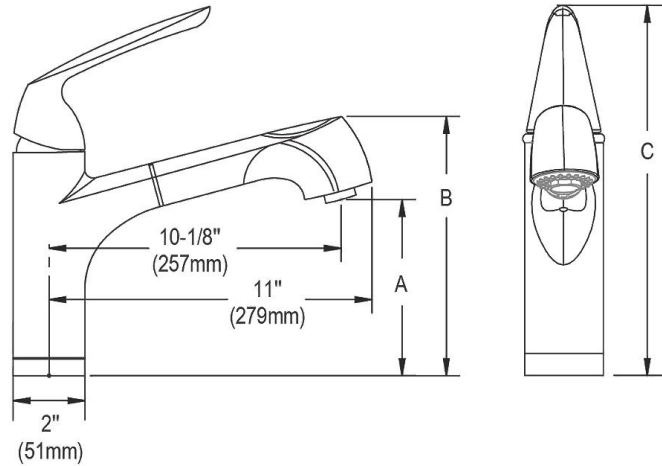

Mounting Type:	Deck Mount
Special Features:	Low Flow Solid Brass Construction
Spray Type:	Pull Out
Finish:	Brushed Nickel (NK), Chrome (CR), Oil-rubbed Bronze
Handle Type:	Lever Handle
Deck Clearance:	6-1/4"
Spout Reach:	10-1/8"
Spout Height:	11"
Hole Drillings:	1
Material:	Brass
Valve Type:	Ceramic Disc
Valve Connection:	3/8" Female Compression Hose Assembly
Flow Rate:	1.75 GPM
Faucet Hole Size (min):	1-3/8"
Countertop Thickness:	2-1/2"
Spout Swing Rotation:	110°
Spout Type:	Pull-out Spray
Spray Functions:	Aerated, Spray

- | | |
|------------------------------|---------------------------|
| A: Mid Rise 6-1/4" (159mm) | Hi Rise 8-3/4" (222mm) |
| B: Mid Rise 8-5/8" (219mm) | Hi Rise 11" (279mm) |
| C: Mid Rise 10-5/16" (262mm) | Hi Rise 12-13/16" (325mm) |