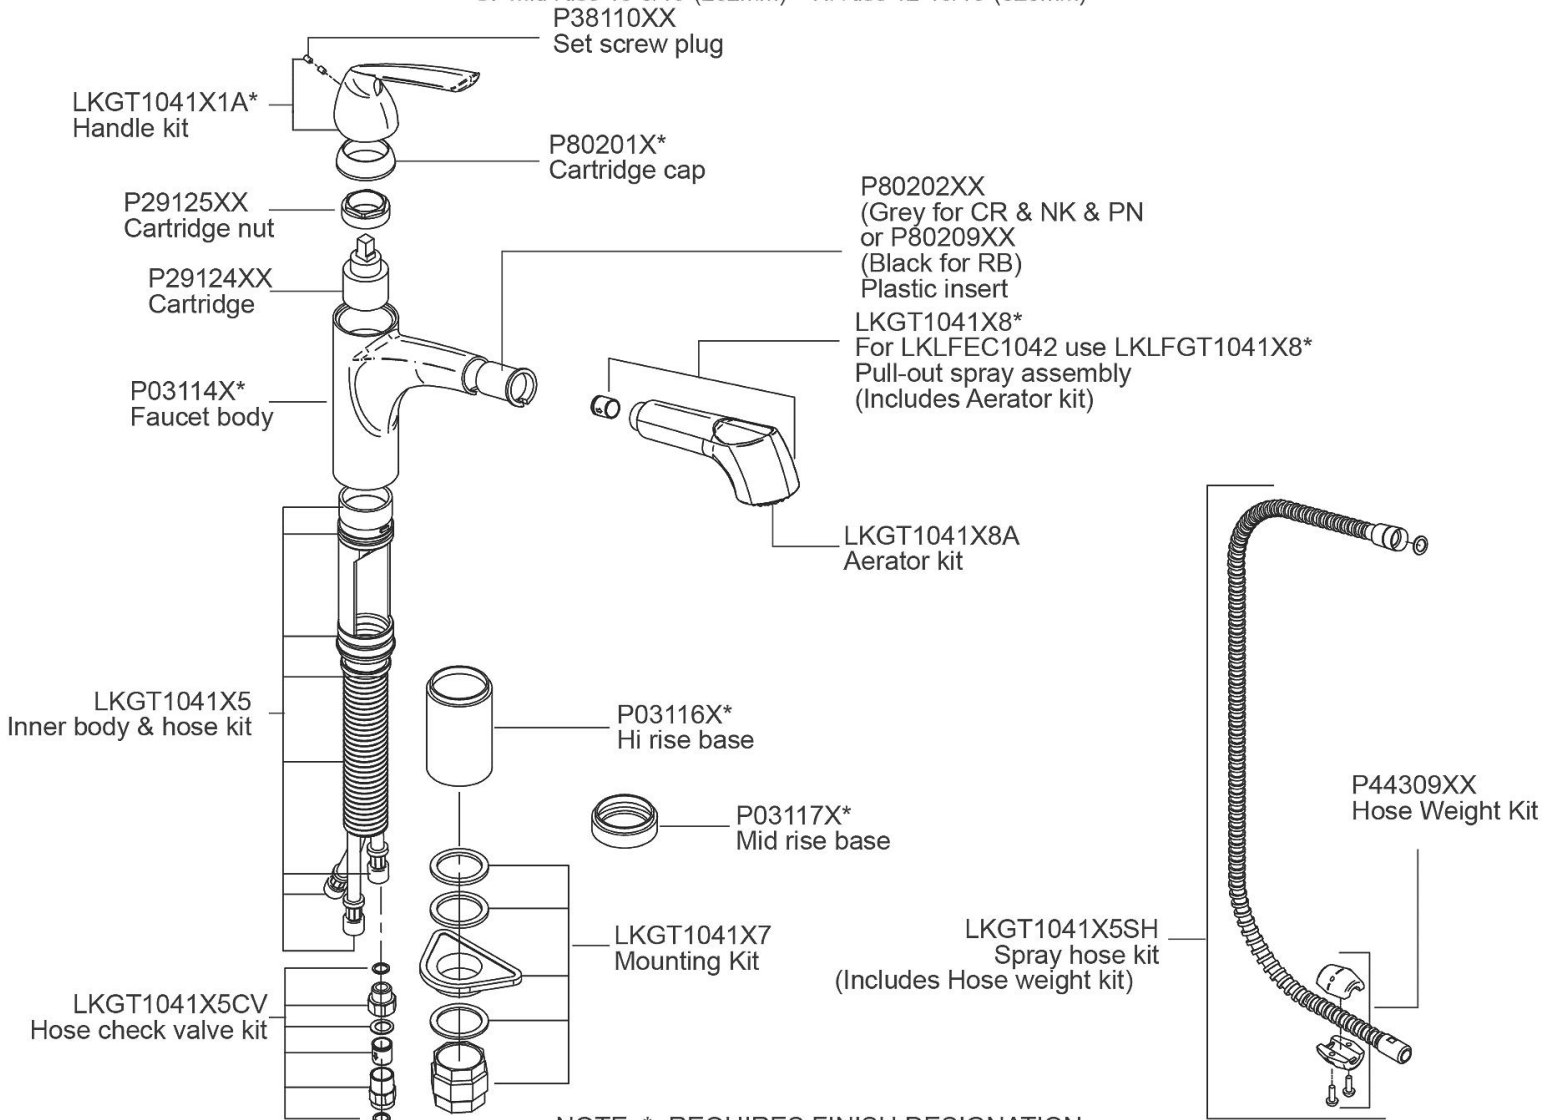

PRODUCT SPECIFICATIONS

Elkay Gourmet Single Hole Kitchen Faucet Pull-out Spray and Lever Handle with Hi and Mid-rise Base Options. Faucet has a flow rate of 1.75 GPM, and is made of Brass material, with a Ceramic Disc valve. Faucet requires 1 faucet holes.

Mounting Type:	Deck Mount
Special Features:	Low Flow Solid Brass Construction
Spray Type:	Pull Out
Finish:	Brushed Nickel (NK), Chrome (CR), Oil-rubbed Bronze
Handle Type:	Lever Handle
Deck Clearance:	6-1/4"
Spout Reach:	10-1/8"
Spout Height:	11"
Hole Drillings:	1
Material:	Brass
Valve Type:	Ceramic Disc
Valve Connection:	3/8" Female Compression Hose Assembly
Flow Rate:	1.75 GPM
Faucet Hole Size (min):	1-3/8"
Countertop Thickness:	2-1/2"
Spout Swing Rotation:	110°
Spout Type:	Pull-out Spray
Spray Functions:	Aerated, Spray

Product Compliance: ADA & ICC A117.1
ASME A112.18.1/CSA B125.1
NSF 61
NSF 372 (lead free)

Complies with ADA & ICC A117.1 accessibility requirements when installed according to the requirements outlined in these standards.

- | | |
|------------------------------|---------------------------|
| A: Mid Rise 6-1/4" (159mm) | Hi Rise 8-3/4" (222mm) |
| B: Mid Rise 8-5/8" (219mm) | Hi Rise 11" (279mm) |
| C: Mid Rise 10-5/16" (262mm) | Hi Rise 12-13/16" (325mm) |