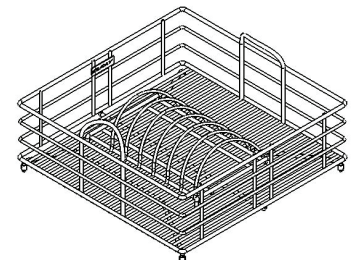

For Additional Accessories see table below

Model Number	Description	Bowl	Overall			Material/Finish
			L	W	Depth/Thickness	
LKCBF1116HW	Cutting Board**	Small	11-1/4" (286mm)	16-7/8" (429mm)	1" (25mm)	Hardwood
LKCBF1616HW	Cutting Board**	Large	15-1/2" (394mm)	16-7/8" (429mm)	1" (25mm)	Hardwood
LKFBG1116SS	Bottom Grid	Small	10-1/2" (267mm)	15" (381mm)	1-1/8" (29mm)	Polished stainless steel
LKFBG1616SS	Bottom Grid	Large	15" (381mm)	15" (381mm)	1-1/8" (29mm)	Polished stainless steel
LKFRB1116SS	Rinsing Basket	Small	10-1/2" (267mm)	15" (381mm)	5 5/16" (135mm)	Polished stainless steel
LKFRB1616SS	Rinsing Basket	Large	15" (381mm)	15" (381mm)	5 5/16" (135mm)	Polished stainless steel

*Length is left to right. Width is front to back.

** Fits Countertop opening

LKCBF1116HW

LKCBF1616HW

LKFBG1116SS

LKFBG1616SS

LKFRB1116SS

LKFRB1616SS