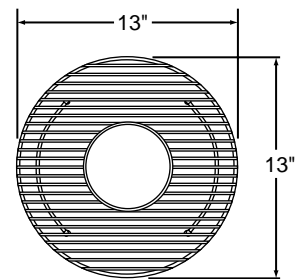

All Bottom Grids are available in Chrome color only.

MODELS

LKBG and LKRBG Series – Designed to be used with bowls that have a center drain opening.

Model	Overall Size	Fits Minimum Bowl Size
LKBG1414CR	13" x 13" x 1"	14" x 14"
LKBG1416CR	13-1/2" x 12" x 1"	15-3/4" x 14"
LKBG1611CR	15" x 10-1/2" x 1"	16" x 11-1/2"
LKBG1613CR	15" x 12-1/2" x 1"	16" x 13-1/2"
LKBG2015CR	20" x 14-3/4" x 1"	21" x 15-3/4"
LKBG2816CR	26-1/2" x 14-3/4" x 1"	28" x 16"
LKRBG12CR	11" DIAMETER x 1"	12" DIAMETER
LKRBG16CR	13" DIAMETER x 1-1/4"	14" DIAMETER

LKRBG16CR

ALL DIMENSIONS IN INCHES. TO CONVERT TO MILLIMETERS MULTIPLY BY 25.4.

In keeping with our policy of continuing product improvement, Elkay reserves the right to change product specifications without notice.

All Bottom Grids are available in Chrome color only.

MODELS

LKOBG Series – Designed to be used with bowls that have an off-center drain opening.

Model	Overall Size	Fits Minimum Bowl Size
LKOBG1113CR	10" x 12" x 1"	11-3/4" x 13-1/4"
LKOBG1416CR	12" x 13-1/2" x 1"	14" x 15-3/4"
LKOBG1613CR	12-1/2" x 15" x 1"	13-1/2" x 16"
LKOBG1616CR	15" x 15" x 1"	16" x 16"
LKOBG1618CR	14-5/8" x 16-5/8" x 1-1/4"	16" x 18"
LKOBG1716CR	14-5/8" x 16-1/8" x 1"	16" x 17-1/2"
LKOBG1814CR	13" x 17" x 1"	14" x 18"
LKOBG1821CR	18-3/4" x 16-13/16" x 1"	21" x 18-5/8"
LKOBG2015CR	20" x 15" x 1"	21" x 15-3/4"
LKOBG2816CR	26-1/2" x 14-3/4" x 1"	28" x 16"