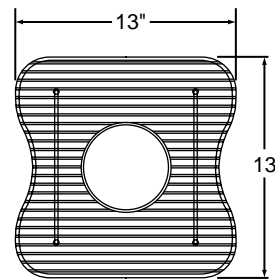

ELKAY® SPECIFICATIONS

Bottom Grids LKBG, LKRBG and LKOBG Series

GENERAL

Vinyl coated wire Bottom Grids that protect the bottom of your Elkay sink. All Bottom Grids are designed to fit only Elkay sinks.

FINISHES

All Bottom Grids are available in Chrome color only.

MODELS

LKBG and LKRBG Series – Designed to be used with bowls that have a center drain opening.

Model	Overall Size	Fits Minimum Bowl Size
LKBG1414CR	13" x 13" x 1"	14" x 14"
LKBG1416CR	13-1/2" x 12" x 1"	15-3/4" x 14"
LKBG1611CR	15" x 10-1/2" x 1"	16" x 11-1/2"
LKBG1613CR	15" x 12-1/2" x 1"	16" x 13-1/2"
LKBG2015CR	20" x 14-3/4" x 1"	21" x 15-3/4"
LKBG2816CR	26-1/2" x 14-3/4" x 1"	28" x 16"
LKRBG12CR	11" DIAMETER x 1"	12" DIAMETER
LKRBG16CR	13" DIAMETER x 1-1/4"	14" DIAMETER

ALL DIMENSIONS IN INCHES. TO CONVERT TO MILLIMETERS MULTIPLY BY 25.4.

In keeping with our policy of continuing product improvement, Elkay reserves the right to change product specifications without notice.

This specification describes an Elkay product with design, quality and functional benefits to the user. When making a comparison of other producers' offerings, be certain these features are not overlooked.