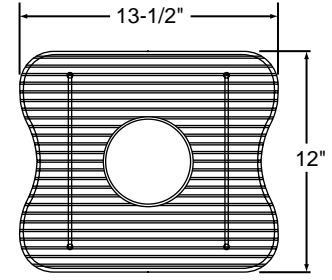

ELKAY® SPECIFICATIONS

Bottom Grids LKBG, LKRBG and LKOBG Series

GENERAL

Vinyl coated wire Bottom Grids that protect the bottom of your Elkay sink. All Bottom Grids are designed to fit only Elkay sinks.

FINISHES

All Bottom Grids are available in Chrome color only.

MODELS

LKBG and LKRBG Series – Designed to be used with bowls that have a center drain opening.

Model	Overall Size	Fits Minimum Bowl Size
LKBG1414CR	13" x 13" x 1"	14" x 14"
LKBG1416CR	13-1/2" x 12" x 1"	15-3/4" x 14"
LKBG1611CR	15" x 10-1/2" x 1"	16" x 11-1/2"
LKBG1613CR	15" x 12-1/2" x 1"	16" x 13-1/2"
LKBG2015CR	20" x 14-3/4" x 1"	21" x 15-3/4"
LKBG2816CR	26-1/2" x 14-3/4" x 1"	28" x 16"
LKRBG12CR	11" DIAMETER x 1"	12" DIAMETER
LKRBG16CR	13" DIAMETER x 1-1/4"	14" DIAMETER

ALL DIMENSIONS IN INCHES. TO CONVERT TO MILLIMETERS MULTIPLY BY 25.4.

In keeping with our policy of continuing product improvement, Elkay reserves the right to change product specifications without notice.

This specification describes an Elkay product with design, quality and functional benefits to the user. When making a comparison of other producers' offerings, be certain these features are not overlooked.