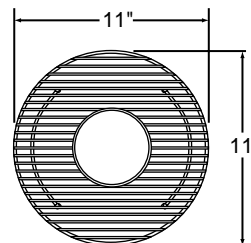

ELKAY® SPECIFICATIONS

Bottom Grids LKBG, LKRBG and LKOBG Series

GENERAL

Vinyl coated wire Bottom Grids that protect the bottom of your Elkay sink. All Bottom Grids are designed to fit only Elkay sinks.

FINISHES

All Bottom Grids are available in Chrome color only.

MODELS

LKBG and LKRBG Series – Designed to be used with bowls that have a center drain opening.

Model	Overall Size	Fits Minimum Bowl Size
LKBG1414CR	13" x 13" x 1"	14" x 14"
LKBG1416CR	13-1/2" x 12" x 1"	15-3/4" x 14"
LKBG1611CR	15" x 10-1/2" x 1"	16" x 11-1/2"
LKBG1613CR	15" x 12-1/2" x 1"	16" x 13-1/2"
LKBG2015CR	20" x 14-3/4" x 1"	21" x 15-3/4"
LKBG2816CR	26-1/2" x 14-3/4" x 1"	28" x 16"
LKRBG12CR	11" DIAMETER x 1"	12" DIAMETER
LKRBG16CR	13" DIAMETER x 1-1/4"	14" DIAMETER

LKBG2816CR

ALL DIMENSIONS IN INCHES. TO CONVERT TO MILLIMETERS MULTIPLY BY 25.4.

In keeping with our policy of continuing product improvement, Elkay reserves the right to change product specifications without notice.

This specification describes an Elkay product with design, quality and functional benefits to the user. When making a comparison of other producers' offerings, be certain these features are not overlooked.