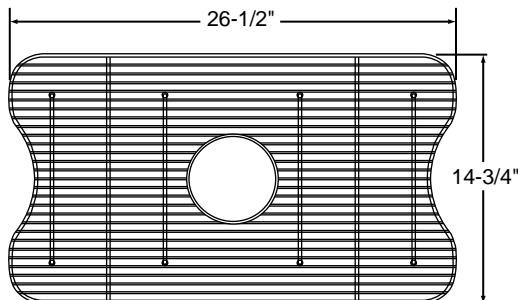

All Bottom Grids are available in Chrome color only.

MODELS

LKBG and LKRBG Series – Designed to be used with bowls that have a center drain opening.

Model	Overall Size	Fits Minimum Bowl Size
LKBG1414CR	13" x 13" x 1"	14" x 14"
LKBG1416CR	13-1/2" x 12" x 1"	15-3/4" x 14"
LKBG1611CR	15" x 10-1/2" x 1"	16" x 11-1/2"
LKBG1613CR	15" x 12-1/2" x 1"	16" x 13-1/2"
LKBG2015CR	20" x 14-3/4" x 1"	21" x 15-3/4"
LKBG2816CR	26-1/2" x 14-3/4" x 1"	28" x 16"
LKRBG12CR	11" DIAMETER x 1"	12" DIAMETER
LKRBG16CR	13" DIAMETER x 1-1/4"	14" DIAMETER

Model LKBG1613CR

LKBG1414CR

LKBG1416CR

LKBG1611CR

LKBG1613CR

LKBG2015CR

LKBG2816CR

LKRBG12CR

LKRBG16CR

ALL DIMENSIONS IN INCHES. TO CONVERT TO MILLIMETERS MULTIPLY BY 25.4.

In keeping with our policy of continuing product improvement, Elkay reserves the right to change product specifications without notice.

All Bottom Grids are available in Chrome color only.

MODELS

LKOBG Series – Designed to be used with bowls that have an off-center drain opening.

Model	Overall Size	Fits Minimum Bowl Size
LKOBG1113CR	10" x 12" x 1"	11-3/4" x 13-1/4"
LKOBG1416CR	12" x 13-1/2" x 1"	14" x 15-3/4"
LKOBG1613CR	12-1/2" x 15" x 1"	13-1/2" x 16"
LKOBG1616CR	15" x 15" x 1"	16" x 16"
LKOBG1618CR	14-5/8" x 16-5/8" x 1-1/4"	16" x 18"
LKOBG1716CR	14-5/8" x 16-1/8" x 1"	16" x 17-1/2"
LKOBG1814CR	13" x 17" x 1"	14" x 18"
LKOBG1821CR	18-3/4" x 16-13/16" x 1"	21" x 18-5/8"
LKOBG2015CR	20" x 15" x 1"	21" x 15-3/4"
LKOBG2816CR	26-1/2" x 14-3/4" x 1"	28" x 16"