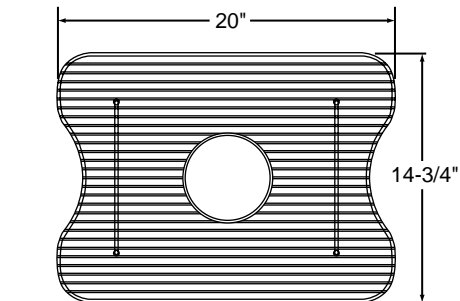

All Bottom Grids are available in Chrome color only.

MODELS

LKBG and LKRBG Series – Designed to be used with bowls that have a center drain opening.

Model	Overall Size	Fits Minimum Bowl Size
LKBG1414CR	13" x 13" x 1"	14" x 14"
LKBG1416CR	13-1/2" x 12" x 1"	15-3/4" x 14"
LKBG1611CR	15" x 10-1/2" x 1"	16" x 11-1/2"
LKBG1613CR	15" x 12-1/2" x 1"	16" x 13-1/2"
LKBG2015CR	20" x 14-3/4" x 1"	21" x 15-3/4"
LKBG2816CR	26-1/2" x 14-3/4" x 1"	28" x 16"
LKRBG12CR	11" DIAMETER x 1"	12" DIAMETER
LKRBG16CR	13" DIAMETER x 1-1/4"	14" DIAMETER

Model LKBG1613CR

LKBG1414CR

LKBG1416CR

LKBG1611CR

LKBG1613CR

LKBG2015CR

LKBG2816CR

LKRBG12CR

LKRBG16CR

ALL DIMENSIONS IN INCHES. TO CONVERT TO MILLIMETERS MULTIPLY BY 25.4.

In keeping with our policy of continuing product improvement, Elkay reserves the right to change product specifications without notice.

All Bottom Grids are available in Chrome color only.

MODELS

LKOBG Series – Designed to be used with bowls that have an off-center drain opening.

Model	Overall Size	Fits Minimum Bowl Size
LKOBG1113CR	10" x 12" x 1"	11-3/4" x 13-1/4"
LKOBG1416CR	12" x 13-1/2" x 1"	14" x 15-3/4"
LKOBG1613CR	12-1/2" x 15" x 1"	13-1/2" x 16"
LKOBG1616CR	15" x 15" x 1"	16" x 16"
LKOBG1618CR	14-5/8" x 16-5/8" x 1-1/4"	16" x 18"
LKOBG1716CR	14-5/8" x 16-1/8" x 1"	16" x 17-1/2"
LKOBG1814CR	13" x 17" x 1"	14" x 18"
LKOBG1821CR	18-3/4" x 16-13/16" x 1"	21" x 18-5/8"
LKOBG2015CR	20" x 15" x 1"	21" x 15-3/4"
LKOBG2816CR	26-1/2" x 14-3/4" x 1"	28" x 16"