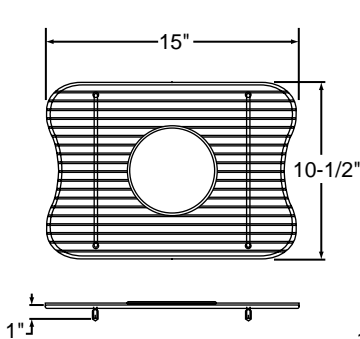

LKBG1611CR