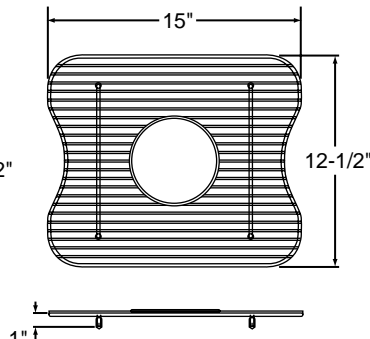

All Bottom Grids are available in Chrome color only.

MODELS

LKBG and LKRBG Series – Designed to be used with bowls that have a center drain opening.

Model	Overall Size	Fits Minimum Bowl Size
LKBG1414CR	13" x 13" x 1"	14" x 14"
LKBG1416CR	13-1/2" x 12" x 1"	15-3/4" x 14"
LKBG1611CR	15" x 10-1/2" x 1"	16" x 11-1/2"
LKBG1613CR	15" x 12-1/2" x 1"	16" x 13-1/2"
LKBG2015CR	20" x 14-3/4" x 1"	21" x 15-3/4"
LKBG2816CR	26-1/2" x 14-3/4" x 1"	28" x 16"
LKRBG12CR	11" DIAMETER x 1"	12" DIAMETER
LKRBG16CR	13" DIAMETER x 1-1/4"	14" DIAMETER

Model LKBG1613CR

LKBG1414CR

LKBG1416CR

LKBG1611CR

LKBG1613CR

LKBG2015CR

LKBG2816CR

LKRBG12CR

LKRBG16CR

ALL DIMENSIONS IN INCHES. TO CONVERT TO MILLIMETERS MULTIPLY BY 25.4.

In keeping with our policy of continuing product improvement, Elkay reserves the right to change product specifications without notice.

All Bottom Grids are available in Chrome color only.

MODELS

LKOBG Series – Designed to be used with bowls that have an off-center drain opening.

Model	Overall Size	Fits Minimum Bowl Size
LKOBG1113CR	10" x 12" x 1"	11-3/4" x 13-1/4"
LKOBG1416CR	12" x 13-1/2" x 1"	14" x 15-3/4"
LKOBG1613CR	12-1/2" x 15" x 1"	13-1/2" x 16"
LKOBG1616CR	15" x 15" x 1"	16" x 16"
LKOBG1618CR	14-5/8" x 16-5/8" x 1-1/4"	16" x 18"
LKOBG1716CR	14-5/8" x 16-1/8" x 1"	16" x 17-1/2"
LKOBG1814CR	13" x 17" x 1"	14" x 18"
LKOBG1821CR	18-3/4" x 16-13/16" x 1"	21" x 18-5/8"
LKOBG2015CR	20" x 15" x 1"	21" x 15-3/4"
LKOBG2816CR	26-1/2" x 14-3/4" x 1"	28" x 16"