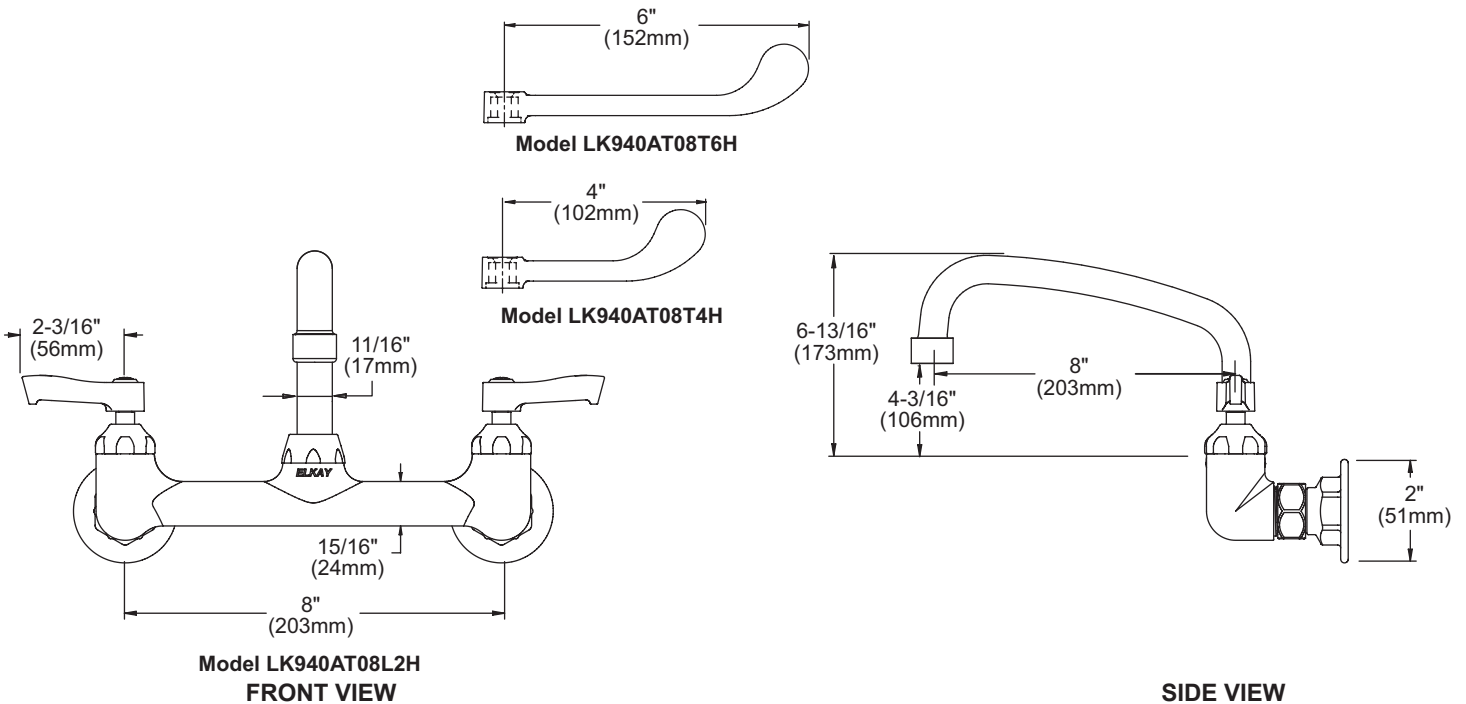

FEATURES

Model LK940AT08L2H

- Two hole dual handle wall mount faucet
- Quarter turn ceramic disc cartridge
- 1/2" adjustable inlets
- Solid brass construction
- Chrome finish
- Includes spout swing restriction pin

Model LK940AT08T4H

- Same as LK940AT08L2H except with 4" wrist blades handles

Model LK940AT08T6H

- Same as LK940AT08L2H except with 6" wrist blades handles

COMPLIES WITH:

- ASME/ANSI A112.18.1
- CSA B125-01
- NSF/ANSI 61
- ADA
- UPC/CUPC
- IAPMO Listed

Wall Mount 8" Center Commercial Faucet Models LK940AT08L2H, LK940AT08T4H, LK940AT08T6H

Job Name:	Item #:
Notes:	
Architect/Engineer Approval:	Date:

SEE OTHER SIDE FOR REPLACEMENT PARTS