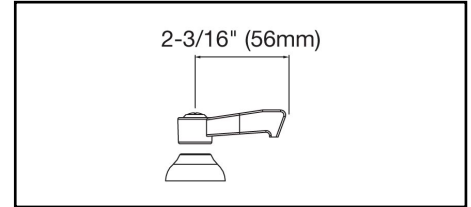

ELKAY®

SPECIFICATIONS

Commercial Faucet Model LK907BR07L2H Wall Mount 8" Center Bucket Hook Rough 7"

GENERAL FEATURES

- Quarter turn ceramic disc cartridge
- Solid brass construction
- Rough chrome finish
- Replacement cartridge A70001 for cold
- Replacement cartridge A70002 for hot
- 1/2" NPT Female Inlets

COMPLIES WITH:

- ASME/ANSI A112.18.1
- CSA B125-01
- NSF/ANSI 61
- ADA
- UPC/CUPC
- IAPMO Listed

Lever Handle 2 inch, Two Piece

Replacement Handle A55385
Replacement Escutcheon A55390