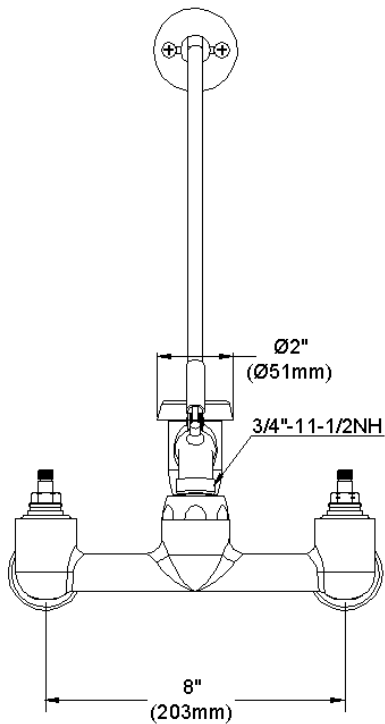

#### GENERAL FEATURES

- Quarter turn ceramic disc cartridge
- Solid brass construction
- Rough chrome finish
- Replacement cartridge A70001 for cold
- Replacement cartridge A70002 for hot
- 1/2" NPT Female Inlets

#### COMPLIES WITH:

- ASME/ANSI A112.18.1
- CSA B125-01
- NSF/ANSI 61
- ADA
- UPC/CUPC
- IAPMO Listed

Lever Handle 2 inch, Two Piece

Replacement Handle A55385  
Replacement Escutcheon A55390

**FRONT VIEW**