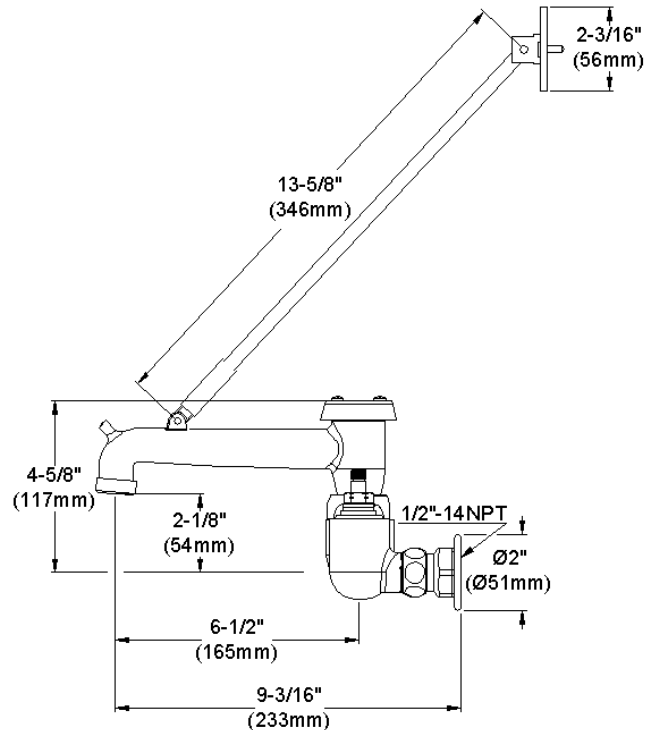

SIDE VIEW

Job Name:	Item #:
Notes:	
Architect/Engineer Approval:	Date: 10/28/2005

For warranty information go to www.elkayusa.com