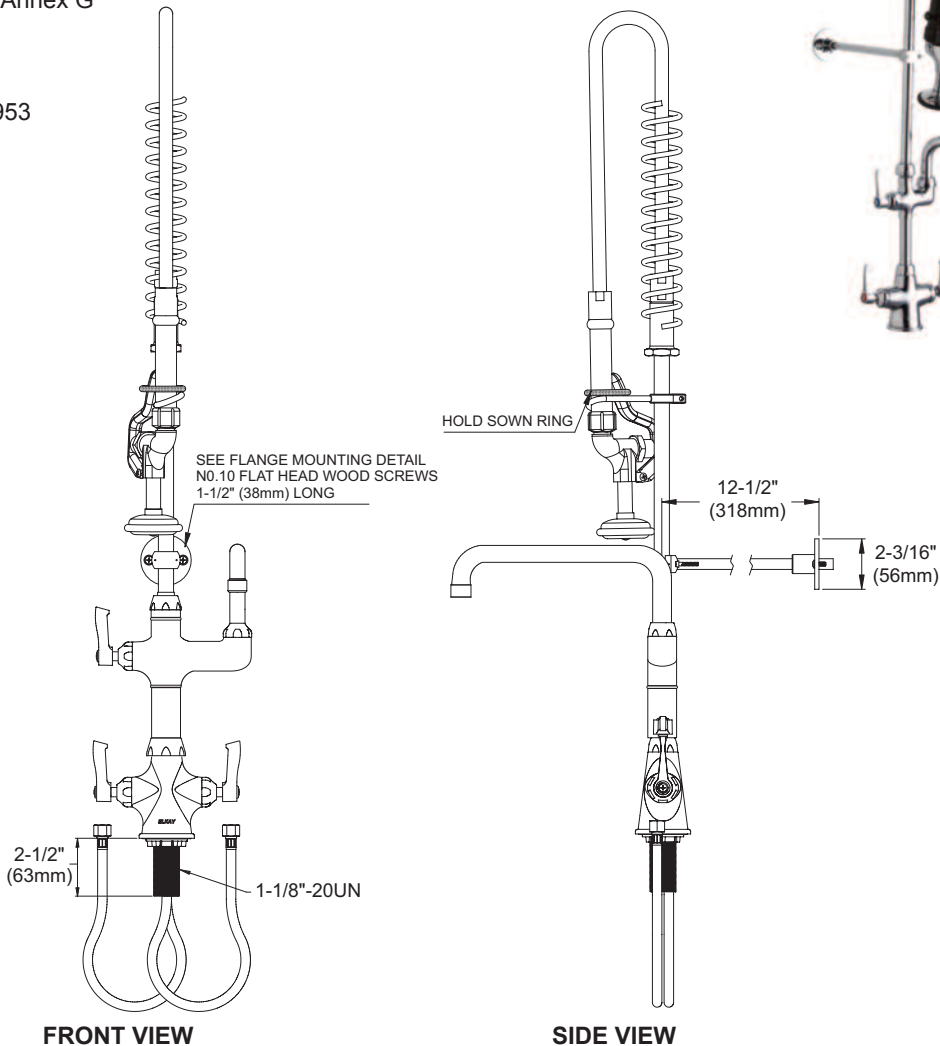

## FEATURES

- One hole dual handle top mount faucet
- Quarter turn ceramic disc cartridge
- Solid brass construction
- Chrome finish
- 3.2 GPM spray valve
- 2.2 GPM VR aerator with 1.5 and .5 GPM inserts
- Includes spout swing restriction pin
- LK543AF08C – 8" add on faucet spout
- LK543AF10C – 10" add on faucet spout
- LK543AF12C – 12" add on faucet spout
- LK543AF14C – 14" add on faucet spout

## Concealed Deck Pre-Rinse Commercial Faucet Model LK543AF08C, LK543AF10C, LK543AF12C, LK543AF14C

Job Name:

Item #:

Notes:

Architect/Engineer Approval:

Date:

SEE OTHER SIDE FOR REPLACEMENT PARTS