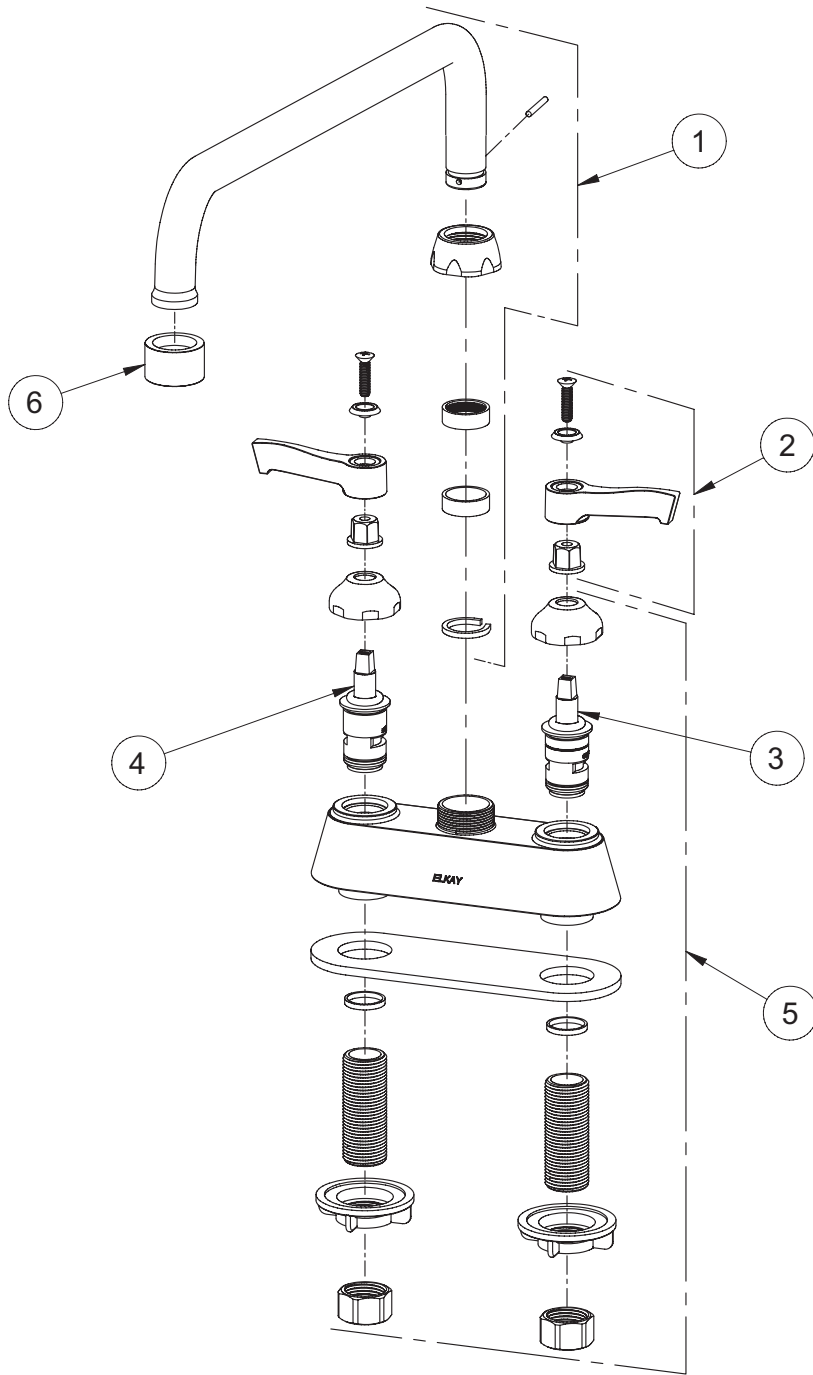

#### Model LK406AT12L2

- Two hole dual handle top mount faucet
- Quarter turn ceramic disc cartridge
- Solid brass construction
- Chrome finish
- 2.2 GPM VR aerator with 1.5 and .5 GPM inserts
- Includes spout swing restriction pin

### COMPLIES WITH:

- ASME/ANSI A112.18.1
- CSA B125-01
- NSF/ANSI 61 Annex G
- ADA
- UPC/CUPC
- IAPMO Listed
- Certified AB1953

Model LK406AT12L2  
FRONT VIEW

SIDE VIEW

Job Name:

Item #:

Notes:

Architect/Engineer Approval:

Date:

SEE OTHER SIDE FOR REPLACEMENT PARTS

**Deck Mount 4" Center Commercial Faucet  
Models LK406AT12L2, LK406AT12T4, LK406AT12T6**

ITEM	IND. PART	DESCRIPTION
1	A55399	Spout
2	45918C	Handle, 2"
2	45919C	Handle, 4"
2	45920C	Handle, 6"
3	45923C	Right Cold Cartridge
4	45924C	Left Hot Cartridge
5	45917C	Body
6	LK734	2.2 GPM VR Aerator