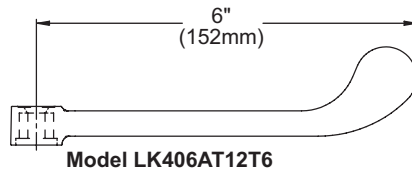

COMPLIES WITH:

- ASME/ANSI A112.18.1
- CSA B125-01
- NSF/ANSI 61 Annex G
- ADA
- UPC/CUPC
- IAPMO Listed
- Certified AB1953

Model LK406AT12L2
FRONT VIEW