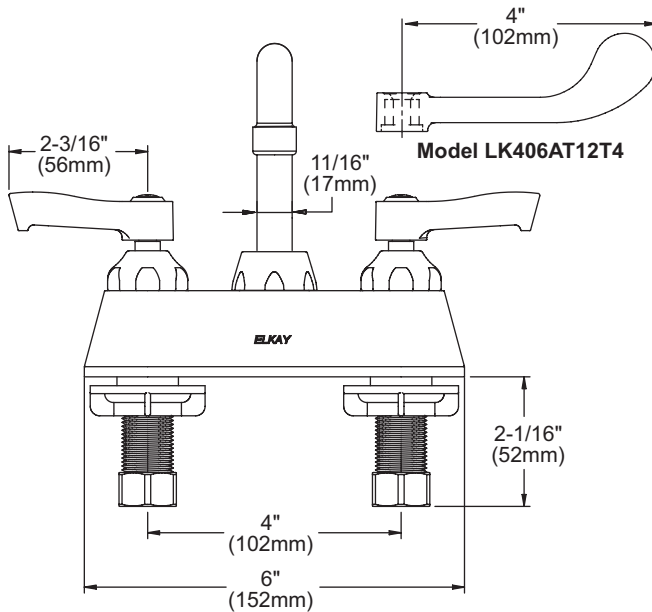

COMPLIES WITH:

- ASME/ANSI A112.18.1
- CSA B125-01
- NSF/ANSI 61 Annex G
- ADA
- UPC/CUPC
- IAPMO Listed
- Certified AB1953

Model LK406AT12L2
FRONT VIEW