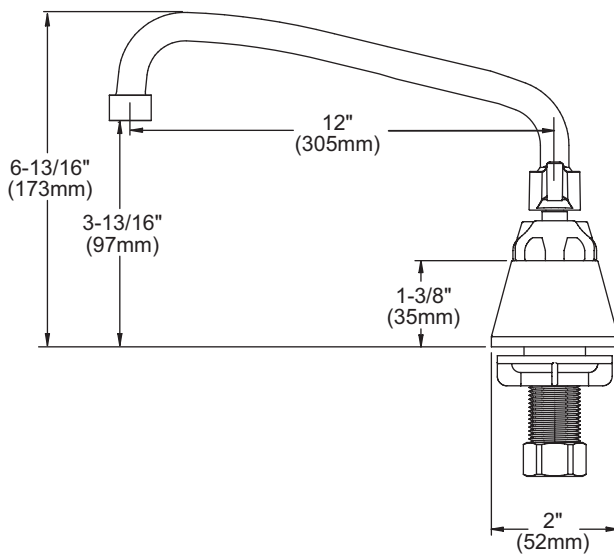

SIDE VIEW

Job Name:

Item #:

Notes:

Architect/Engineer Approval:

Date:

SEE OTHER SIDE FOR REPLACEMENT PARTS