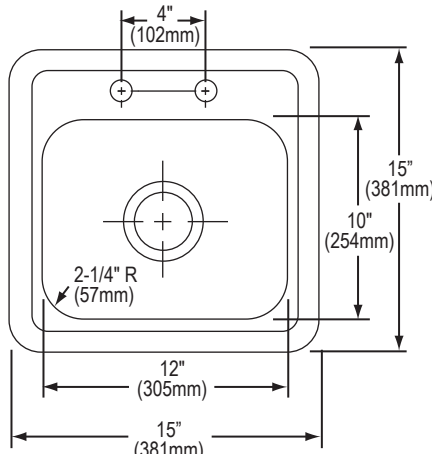

Bowl Depth: 5-1/8" (130mm)

Coved Corners: 2-1/4" (57mm) vertical and horizontal radius.

Finish: Exposed surfaces are polished to a buffed satin finish.

Underside: Undercoated on bottom of bowl to reduce condensation and dampen sound.

Model K11515

Model KP211515C

SINK DIMENSIONS (INCHES)*

Model Number	Overall		Inside Bowl			Cutout in Countertop (1-1/2" (38mm) Radius Corners)		No. of 1-1/4" (32mm) or 1-1/2" (38mm) Dia. Faucet Holes 4" (102mm) Center	Minimum Cabinet Size
	L	W	L	W	D	L	W		
KP211515C	15 (381mm)	15 (381mm)	12 (305mm)	10 (254mm)	5-1/8 (130mm)	14-3/8 (365mm)	14-3/8 (365mm)	2	18 (457mm)
K11515	15 (381mm)	15 (381mm)	12 (305mm)	10 (254mm)	5-1/8 (130mm)	14-3/8 (365mm)	14-3/8 (365mm)	1, 2 or 3	18 (457mm)
K11516	15 (381mm)	15 (381mm)	12 (305mm)	10 (254mm)	5-1/8 (130mm)	14-3/8 (365mm)	14-3/8 (365mm)	1 or 2	18 (457mm)

*Length is left to right. Width is front to back.

HOLE DRILLING CONFIGURATIONS

Bowl Depth is 5-1/8" (130mm)

Model K11515 Illustrated

Bowl Depth is 5-1/8" (130mm)

Model K11516 Illustrated

In keeping with our policy of continuing product improvement, Elkay reserves the right to change product specifications without notice.