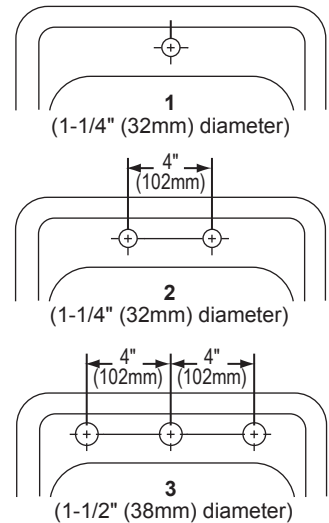

Bowl Depth: 5-1/8" (130mm)

Coved Corners: 2-1/4" (57mm) vertical and horizontal radius.

Finish: Exposed surfaces are polished to a buffed satin finish.

Underside: Undercoated on bottom of bowl to reduce condensation and dampen sound.

Model K11515

Model KP211515C

SINK DIMENSIONS (INCHES)*

Model Number	Overall		Inside Bowl			Cutout in Countertop (1-1/2" (38mm) Radius Corners)		No. of 1-1/4" (32mm) or 1-1/2" (38mm) Dia. Faucet Holes 4" (102mm) Center	Minimum Cabinet Size
	L	W	L	W	D	L	W		
KP211515C	15 (381mm)	15 (381mm)	12 (305mm)	10 (254mm)	5-1/8 (130mm)	14-3/8 (365mm)	14-3/8 (365mm)	2	18 (457mm)
K11515	15 (381mm)	15 (381mm)	12 (305mm)	10 (254mm)	5-1/8 (130mm)	14-3/8 (365mm)	14-3/8 (365mm)	1, 2 or 3	18 (457mm)
K11516	15 (381mm)	15 (381mm)	12 (305mm)	10 (254mm)	5-1/8 (130mm)	14-3/8 (365mm)	14-3/8 (365mm)	1 or 2	18 (457mm)

*Length is left to right. Width is front to back.

HOLE DRILLING CONFIGURATIONS

Bowl Depth is 5-1/8" (130mm)

Model K11515 Illustrated

Bowl Depth is 5-1/8" (130mm)

Model K11516 Illustrated

In keeping with our policy of continuing product improvement, Elkay reserves the right to change product specifications without notice.