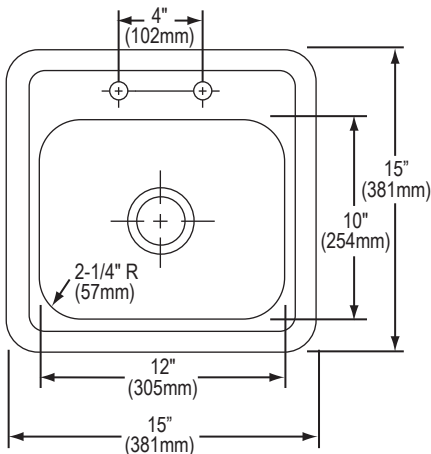

Bowl Depth: 5-1/8" (130mm)

Coved Corners: 2-1/4" (57mm) vertical and horizontal radius.

Finish: Exposed surfaces are polished to a buffed satin finish.

Underside: Undercoated on bottom of bowl to reduce condensation and dampen sound.

Installation Hardware: Included for 3/4" (19mm) countertop.

Sink complies with ASME A112.19.3-2008 / CSA B45.4-08.

These sinks are listed by the International Association of Plumbing and Mechanical Officials as meeting the requirements of the Uniform Plumbing Code.

Model K11515

Model KP211515C

SINK DIMENSIONS (INCHES)*

Model Number	Overall		Inside Bowl			Cutout in Countertop (1-1/2" (38mm) Radius Corners)		No. of 1-1/4" (32mm) or 1-1/2" (38mm) Dia. Faucet Holes 4" (102mm) Center	Minimum Cabinet Size
	L	W	L	W	D	L	W		
KP211515C	15 (381mm)	15 (381mm)	12 (305mm)	10 (254mm)	5-1/8 (130mm)	14-3/8 (365mm)	14-3/8 (365mm)	2	18 (457mm)
K11515	15 (381mm)	15 (381mm)	12 (305mm)	10 (254mm)	5-1/8 (130mm)	14-3/8 (365mm)	14-3/8 (365mm)	1, 2 or 3	18 (457mm)
K11516	15 (381mm)	15 (381mm)	12 (305mm)	10 (254mm)	5-1/8 (130mm)	14-3/8 (365mm)	14-3/8 (365mm)	1 or 2	18 (457mm)

*Length is left to right. Width is front to back.

HOLE DRILLING CONFIGURATIONS

Bowl Depth is 5-1/8" (130mm)

Model K11515 Illustrated

Bowl Depth is 5-1/8" (130mm)

Model K11516 Illustrated

In keeping with our policy of continuing product improvement, Elkay reserves the right to change product specifications without notice.