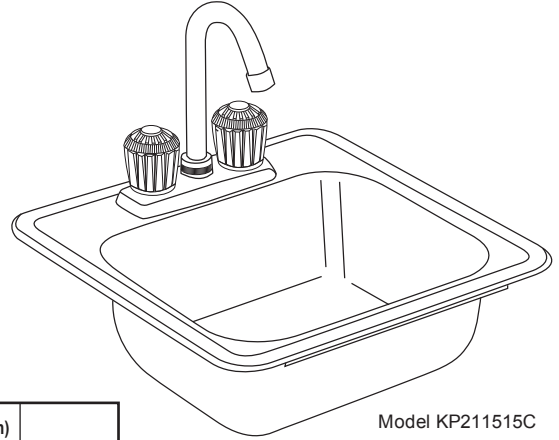

SINK PACKAGE

KP211515C Package includes:

(1) **K11515** sink

(1) **LKA2475** faucet

(1) **D5018A** drain with basket strainer

OTHER

Drain Opening: 2" (51mm) (K11515 and KP211515C), 3-1/2" (89mm)(K11516).

NOTE: Unless otherwise specified, sink is furnished with 2 faucet holes as shown.

Installation Hardware: Included for 3/4" (19mm) countertop.

Sink complies with ASME A112.19.3-2008 / CSA B45.4-08.

These sinks are listed by the International Association of Plumbing and Mechanical Officials as meeting the requirements of the Uniform Plumbing Code.

Model K11515

Model KP211515C

SINK DIMENSIONS (INCHES)*

Model Number	Overall		Inside Bowl			Cutout in Countertop (1-1/2" (38mm) Radius Corners)		No. of 1-1/4" (32mm) or 1-1/2" (38mm) Dia. Faucet Holes 4" (102mm) Center	Minimum Cabinet Size
	L	W	L	W	D	L	W		
KP211515C	15 (381mm)	15 (381mm)	12 (305mm)	10 (254mm)	5-1/8 (130mm)	14-3/8 (365mm)	14-3/8 (365mm)	2	18 (457mm)
K11515	15 (381mm)	15 (381mm)	12 (305mm)	10 (254mm)	5-1/8 (130mm)	14-3/8 (365mm)	14-3/8 (365mm)	1, 2 or 3	18 (457mm)
K11516	15 (381mm)	15 (381mm)	12 (305mm)	10 (254mm)	5-1/8 (130mm)	14-3/8 (365mm)	14-3/8 (365mm)	1 or 2	18 (457mm)

*Length is left to right. Width is front to back.

HOLE DRILLING CONFIGURATIONS

Bowl Depth is 5-1/8" (130mm)

Model K11515 Illustrated

Bowl Depth is 5-1/8" (130mm)

Model K11516 Illustrated

In keeping with our policy of continuing product improvement, Elkay reserves the right to change product specifications without notice.