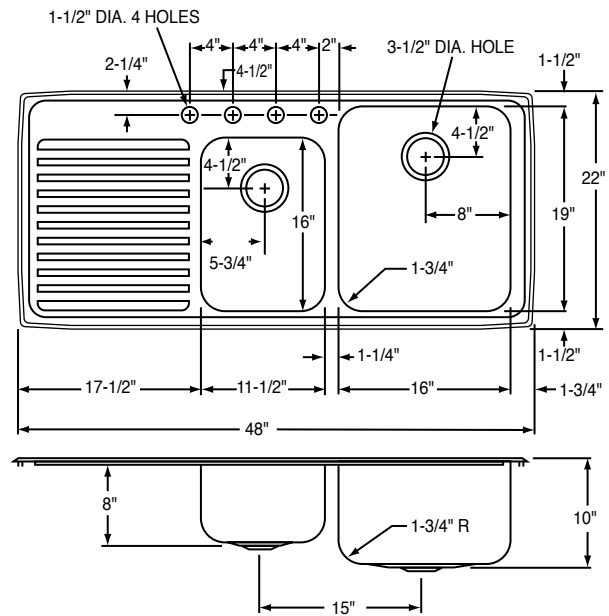

#### DESIGN FEATURES

Bowl Depths: 10" (large bowl), 8" (small bowl).

Coved Corners: 1-3/4" radius.

Finish: Exposed surfaces are polished and hand blended to a lustrous Lustertone satin finish with a highlighted inside top radius on the sink bowls.

#### OTHER

Drain opening: 3-1/2".

Faucet Holes: Available with 0, 1, 2, 3 or 4, 1-1/2" diameter faucet holes, 4" center to center.

#### SINK DIMENSIONS (INCHES)\*

Model Number	Overall		Inside Each Bowl				Ribbed Area Length	Cutout in Countertop (1 1/2" Radius Corners)		Number of 1 1/2" Dia. Faucet Holes 4" Centers	Minimum Cabinet Size	Ship. Wt. Lbs.		
	L	W	Left		Right			L	W					
ILFGR4822L	48	22	16	19	10	11 1/2	16	8	17 1/2	47 3/8	21 3/8	0,1,2,3 or 4	53	35
ILFGR4822R	48	22	11 1/2	16	8	16	19	10	17 1/2	47 3/8	21 3/8	0,1,2,3 or 4	53	35

\*Length is left to right. Width is front to back.

Suffix "L" (Left) or "R" (Right) denotes sink bowls are left or right of ribbed area.

Model ILFGR4822L4 Illustrated

Model ILFGR4822R4 Illustrated

ALL DIMENSIONS IN INCHES, TO CONVERT TO MILLIMETERS MULTIPLY BY 25.4.