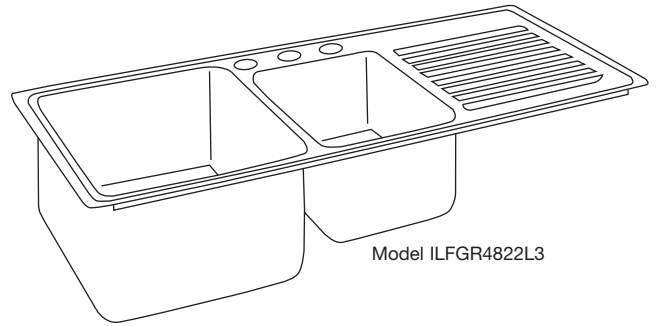

#### OTHER

Drain opening: 3-1/2".

Faucet Holes: Available with 0, 1, 2, 3 or 4, 1-1/2" diameter faucet holes, 4" center to center.

#### OPTIONAL ACCESSORIES

Cutting Boards: CB1713 and CBT1713

Rinsing Baskets: LKRB1614 and LKERBSS

These sinks comply with ANSI Standard A112.19.3M.

These sinks are listed by the International Association of Plumbing and Mechanical Officials as meeting the requirements of the Uniform Plumbing Code.

#### SINK DIMENSIONS (INCHES)\*

Model Number	Overall		Inside Each Bowl				Ribbed Area Length	Cutout in Countertop (1 1/2" Radius Corners)		Number of 1 1/2" Dia. Faucet Holes 4" Centers	Minimum Cabinet Size	Ship. Wt. Lbs.		
	L	W	Left		Right			L	W					
ILFGR4822L	48	22	16	19	10	11 1/2	16	8	17 1/2	47 3/8	21 3/8	0,1,2,3 or 4	53	35
ILFGR4822R	48	22	11 1/2	16	8	16	19	10	17 1/2	47 3/8	21 3/8	0,1,2,3 or 4	53	35

\*Length is left to right. Width is front to back.

Suffix "L" (Left) or "R" (Right) denotes sink bowls are left or right of ribbed area.

Model ILFGR4822L4 Illustrated

Model ILFGR4822R4 Illustrated

ALL DIMENSIONS IN INCHES, TO CONVERT TO MILLIMETERS MULTIPLY BY 25.4.