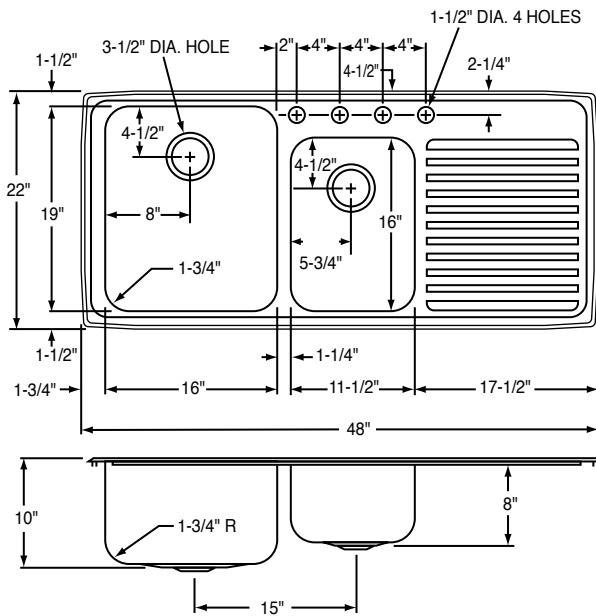

#### OTHER

Drain opening: 3-1/2".

Faucet Holes: Available with 0, 1, 2, 3 or 4, 1-1/2" diameter faucet holes, 4" center to center.

#### SINK DIMENSIONS (INCHES)\*

Model Number	Overall		Inside Each Bowl				Ribbed Area Length	Cutout in Countertop (1 1/2" Radius Corners)		Number of 1 1/2" Dia. Faucet Holes 4" Centers	Minimum Cabinet Size	Ship. Wt. Lbs.		
	L	W	Left		Right			L	W					
ILFGR4822L	48	22	16	19	10	11 1/2	16	8	17 1/2	47 3/8	21 3/8	0,1,2,3 or 4	53	35
ILFGR4822R	48	22	11 1/2	16	8	16	19	10	17 1/2	47 3/8	21 3/8	0,1,2,3 or 4	53	35

\*Length is left to right. Width is front to back.

Suffix "L" (Left) or "R" (Right) denotes sink bowls are left or right of ribbed area.

Model ILFGR4822L4 Illustrated

Model ILFGR4822R4 Illustrated

ALL DIMENSIONS IN INCHES, TO CONVERT TO MILLIMETERS MULTIPLY BY 25.4.