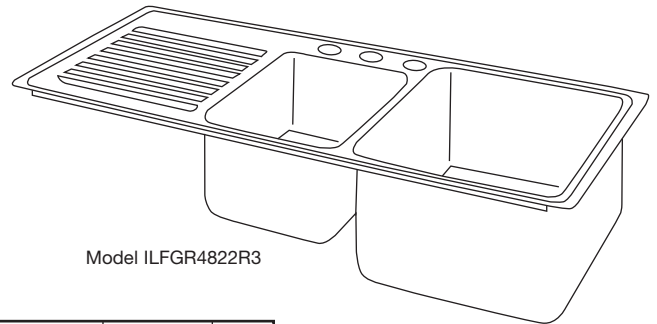

Model ILFGR4822R3

SINK DIMENSIONS (INCHES)*

Model Number	Overall		Inside Each Bowl				Ribbed Area Length	Cutout in Countertop (1 1/2" Radius Corners)		Number of 1 1/2" Dia. Faucet Holes 4" Centers	Minimum Cabinet Size	Ship. Wt. Lbs.		
	L	W	Left		Right			L	W					
ILFGR4822L	48	22	16	19	10	11 1/2	16	8	17 1/2	47 3/8	21 3/8	0,1,2,3 or 4	53	35
ILFGR4822R	48	22	11 1/2	16	8	16	19	10	17 1/2	47 3/8	21 3/8	0,1,2,3 or 4	53	35

*Length is left to right. Width is front to back.

Suffix "L" (Left) or "R" (Right) denotes sink bowls are left or right of ribbed area.