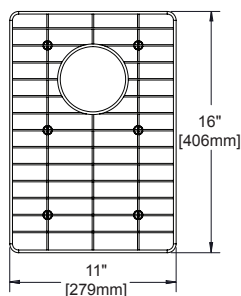

FEATURES

- Nickel-bearing stainless steel
- Bright finish
- Gray feet
- Designed to fit specific sink bowl geometry
- Dishwasher safe

GFOBG1217SS
Fits bowl size 12" X 17"

GFOBG1517SS
Fits bowl size 14-1/2" X 17"

GFOBG1717SS
Fits bowl size 17" X 17"

GFOBG2417RSS
Fits bowl size 24" X 17"
Replacement Left & Right
Grids Available

GFOBG3017RSS
Fits bowl size 30" X 17"
Replacement Left & Right
Grids Available

CTBG0909SS
Fits bowl size 10-1/2" X 10-3/4"

CTBG1108SS
Fits bowl size 12-1/2" X 9-3/4"

CTOBG1315SS
Fits bowl size 14-3/4" X 16-3/4"

CTOBG1515SS
Fits bowl size 16" X 16-3/4"

CTOBG2115SS
Fits bowl size 22-1/2" X 16-3/4"

CTOBG2915SS
Fits bowl size 30-1/2" X 16-3/4"