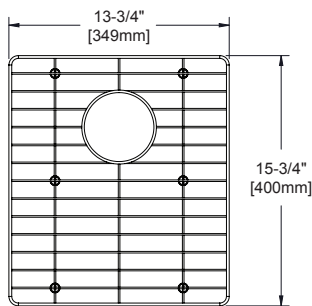

GFOBG1717SS
Fits bowl size 17" X 17"

GFOBG2417RSS
Fits bowl size 24" X 17"
Replacement Left & Right
Grids Available

GFOBG3017RSS
Fits bowl size 30" X 17"
Replacement Left & Right
Grids Available

CTBG0909SS
Fits bowl size 10-1/2" X 10-3/4"

CTBG1108SS
Fits bowl size 12-1/2" X 9-3/4"

CTOBG1315SS
Fits bowl size 14-3/4" X 16-3/4"

CTOBG1515SS
Fits bowl size 16" X 16-3/4"

CTOBG2115SS
Fits bowl size 22-1/2" X 16-3/4"

CTOBG2915SS
Fits bowl size 30-1/2" X 16-3/4"