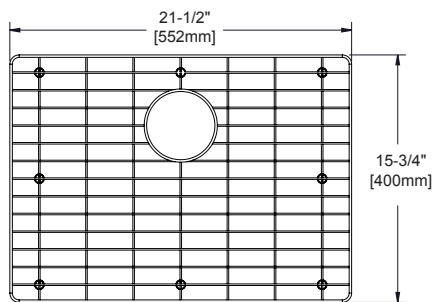

GFOBG1717SS
Fits bowl size 17" X 17"

GFOBG2417RSS
Fits bowl size 24" X 17"
Replacement Left & Right
Grids Available

GFOBG3017RSS
Fits bowl size 30" X 17"
Replacement Left & Right
Grids Available

CTBG0909SS
Fits bowl size 10-1/2" X 10-3/4"

CTBG1108SS
Fits bowl size 12-1/2" X 9-3/4"

CTOBG1315SS
Fits bowl size 14-3/4" X 16-3/4"

CTOBG1515SS
Fits bowl size 16" X 16-3/4"

CTOBG2115SS
Fits bowl size 22-1/2" X 16-3/4"

CTOBG2915SS
Fits bowl size 30-1/2" X 16-3/4"