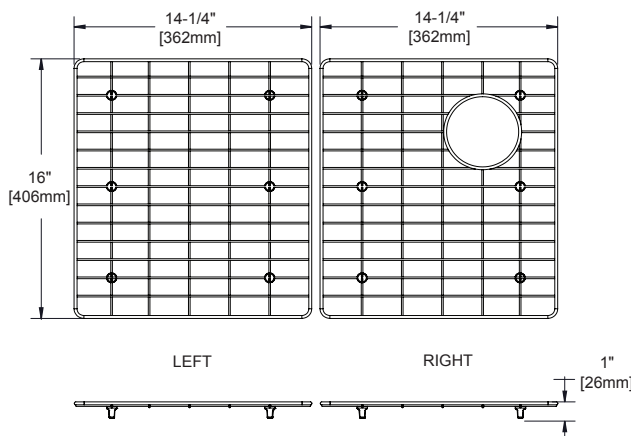

FEATURES

- Nickel-bearing stainless steel
- Bright finish
- Gray feet
- Designed to fit specific sink bowl geometry
- Dishwasher safe

GFOBG1217SS
Fits bowl size 12" X 17"

GFOBG1517SS
Fits bowl size 14-1/2" X 17"

GFOBG1717SS
Fits bowl size 17" X 17"

GFOBG2417RSS
Fits bowl size 24" X 17"
Replacement Left & Right
Grids Available

GFOBG3017RSS
Fits bowl size 30" X 17"
Replacement Left & Right
Grids Available

CTBG0909SS
Fits bowl size 10-1/2" X 10-3/4"

CTBG1108SS
Fits bowl size 12-1/2" X 9-3/4"

CTOBG1315SS
Fits bowl size 14-3/4" X 16-3/4"

CTOBG1515SS
Fits bowl size 16" X 16-3/4"

CTOBG2115SS
Fits bowl size 22-1/2" X 16-3/4"

CTOBG2915SS
Fits bowl size 30-1/2" X 16-3/4"