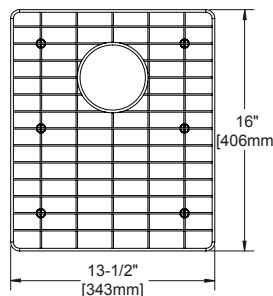

FEATURES

- Nickel-bearing stainless steel
- Bright finish
- Gray feet
- Designed to fit specific sink bowl geometry
- Dishwasher safe

GFOBG1217SS
Fits bowl size 12" X 17"

GFOBG1517SS
Fits bowl size 14-1/2" X 17"

GFOBG1717SS
Fits bowl size 17" X 17"

GFOBG2417RSS
Fits bowl size 24" X 17"
Replacement Left & Right
Grids Available

GFOBG3017RSS
Fits bowl size 30" X 17"
Replacement Left & Right
Grids Available

CTBG0909SS
Fits bowl size 10-1/2" X 10-3/4"

CTBG1108SS
Fits bowl size 12-1/2" X 9-3/4"

CTOBG1315SS
Fits bowl size 14-3/4" X 16-3/4"

CTOBG1515SS
Fits bowl size 16" X 16-3/4"

CTOBG2115SS
Fits bowl size 22-1/2" X 16-3/4"

CTOBG2915SS
Fits bowl size 30-1/2" X 16-3/4"