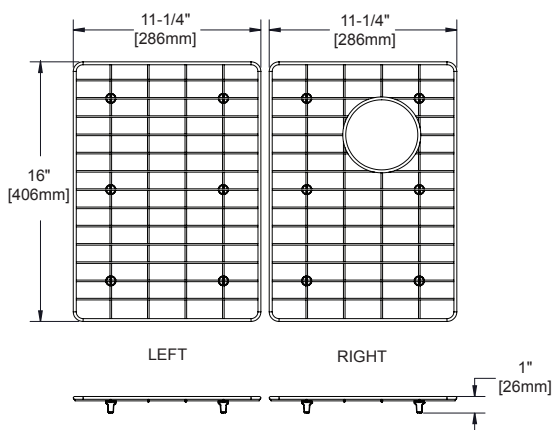

FEATURES

- Nickel-bearing stainless steel
- Bright finish
- Gray feet
- Designed to fit specific sink bowl geometry
- Dishwasher safe

GFOBG1217SS
Fits bowl size 12" X 17"

GFOBG1517SS
Fits bowl size 14-1/2" X 17"

GFOBG1717SS
Fits bowl size 17" X 17"

GFOBG2417RSS
Fits bowl size 24" X 17"
Replacement Left & Right
Grids Available

GFOBG3017RSS
Fits bowl size 30" X 17"
Replacement Left & Right
Grids Available

CTBG0909SS
Fits bowl size 10-1/2" X 10-3/4"

CTBG1108SS
Fits bowl size 12-1/2" X 9-3/4"

CTOBG1315SS
Fits bowl size 14-3/4" X 16-3/4"

CTOBG1515SS
Fits bowl size 16" X 16-3/4"

CTOBG2115SS
Fits bowl size 22-1/2" X 16-3/4"

CTOBG2915SS
Fits bowl size 30-1/2" X 16-3/4"