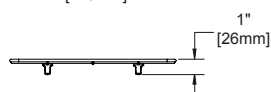

FEATURES

- Nickel-bearing stainless steel
- Bright finish
- Gray feet
- Designed to fit specific sink bowl geometry
- Dishwasher safe

GFOBG1217SS
Fits bowl size 12" X 17"

GFOBG1517SS
Fits bowl size 14-1/2" X 17"

GFOBG1717SS
Fits bowl size 17" X 17"

GFOBG2417RSS
Fits bowl size 24" X 17"
Replacement Left & Right
Grids Available

GFOBG3017RSS
Fits bowl size 30" X 17"
Replacement Left & Right
Grids Available

CTBG0909SS
Fits bowl size 10-1/2" X 10-3/4"