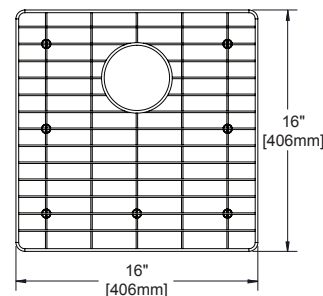

FEATURES

- Nickel-bearing stainless steel
- Bright finish
- Gray feet
- Designed to fit specific sink bowl geometry
- Dishwasher safe

GFOBG1217SS
Fits bowl size 12" X 17"

GFOBG1517SS
Fits bowl size 14-1/2" X 17"

GFOBG1717SS
Fits bowl size 17" X 17"

GFOBG2417RSS
Fits bowl size 24" X 17"
Replacement Left & Right
Grids Available

GFOBG3017RSS
Fits bowl size 30" X 17"
Replacement Left & Right
Grids Available

CTBG0909SS
Fits bowl size 10-1/2" X 10-3/4"

CTBG1108SS
Fits bowl size 12-1/2" X 9-3/4"

CTOBG1315SS
Fits bowl size 14-3/4" X 16-3/4"

CTOBG1515SS
Fits bowl size 16" X 16-3/4"

CTOBG2115SS
Fits bowl size 22-1/2" X 16-3/4"

CTOBG2915SS
Fits bowl size 30-1/2" X 16-3/4"