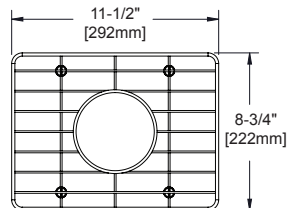

GFOBG1717SS
Fits bowl size 17" X 17"

GFOBG2417RSS
Fits bowl size 24" X 17"
Replacement Left & Right
Grids Available

GFOBG3017RSS
Fits bowl size 30" X 17"
Replacement Left & Right
Grids Available

CTBG0909SS
Fits bowl size 10-1/2" X 10-3/4"

CTBG1108SS
Fits bowl size 12-1/2" X 9-3/4"

CTOBG1315SS
Fits bowl size 14-3/4" X 16-3/4"

CTOBG1515SS
Fits bowl size 16" X 16-3/4"

CTOBG2115SS
Fits bowl size 22-1/2" X 16-3/4"

CTOBG2915SS
Fits bowl size 30-1/2" X 16-3/4"