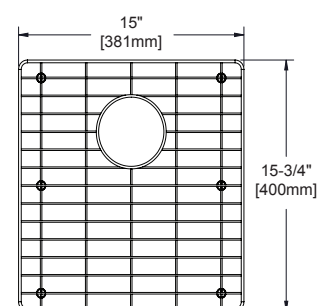

GFOBG1717SS
Fits bowl size 17" X 17"

GFOBG2417RSS
Fits bowl size 24" X 17"
Replacement Left & Right
Grids Available

GFOBG3017RSS
Fits bowl size 30" X 17"
Replacement Left & Right
Grids Available

CTBG0909SS
Fits bowl size 10-1/2" X 10-3/4"

CTBG1108SS
Fits bowl size 12-1/2" X 9-3/4"

CTOBG1315SS
Fits bowl size 14-3/4" X 16-3/4"

CTOBG1515SS
Fits bowl size 16" X 16-3/4"

CTOBG2115SS
Fits bowl size 22-1/2" X 16-3/4"

CTOBG2915SS
Fits bowl size 30-1/2" X 16-3/4"