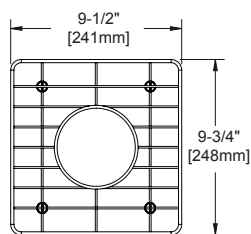

FEATURES

- Nickel-bearing stainless steel
- Bright finish
- Gray feet
- Designed to fit specific sink bowl geometry
- Dishwasher safe

GFOBG1217SS
Fits bowl size 12" X 17"

GFOBG1517SS
Fits bowl size 14-1/2" X 17"

GFOBG1717SS
Fits bowl size 17" X 17"

GFOBG2417RSS
Fits bowl size 24" X 17"
Replacement Left & Right
Grids Available

GFOBG3017RSS
Fits bowl size 30" X 17"
Replacement Left & Right
Grids Available

CTBG0909SS
Fits bowl size 10-1/2" X 10-3/4"

CTBG1108SS
Fits bowl size 12-1/2" X 9-3/4"

CTOBG1315SS
Fits bowl size 14-3/4" X 16-3/4"

CTOBG1515SS
Fits bowl size 16" X 16-3/4"

CTOBG2115SS
Fits bowl size 22-1/2" X 16-3/4"

CTOBG2915SS
Fits bowl size 30-1/2" X 16-3/4"