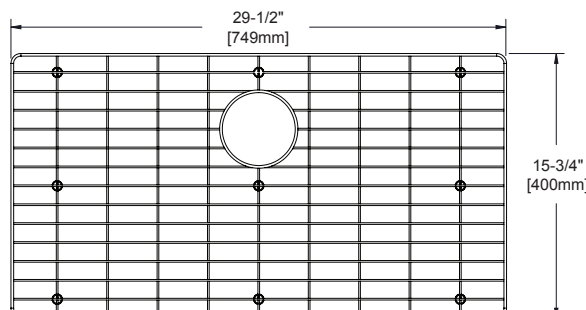

GFOBG1717SS
Fits bowl size 17" X 17"

GFOBG2417RSS
Fits bowl size 24" X 17"
Replacement Left & Right
Grids Available

GFOBG3017RSS
Fits bowl size 30" X 17"
Replacement Left & Right
Grids Available

CTBG0909SS
Fits bowl size 10-1/2" X 10-3/4"

CTBG1108SS
Fits bowl size 12-1/2" X 9-3/4"

CTOBG1315SS
Fits bowl size 14-3/4" X 16-3/4"

CTOBG1515SS
Fits bowl size 16" X 16-3/4"

CTOBG2115SS
Fits bowl size 22-1/2" X 16-3/4"

CTOBG2915SS
Fits bowl size 30-1/2" X 16-3/4"