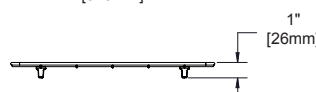

FEATURES

- Nickel-bearing stainless steel
- Bright finish
- Gray feet
- Designed to fit specific sink bowl geometry
- Dishwasher safe

GFOBG1217SS
Fits bowl size 12" X 17"

GFOBG1517SS
Fits bowl size 14-1/2" X 17"

GFOBG1717SS
Fits bowl size 17" X 17"

GFOBG2417RSS
Fits bowl size 24" X 17"
Replacement Left & Right
Grids Available

GFOBG3017RSS
Fits bowl size 30" X 17"
Replacement Left & Right
Grids Available

CTBG0909SS
Fits bowl size 10-1/2" X 10-3/4"